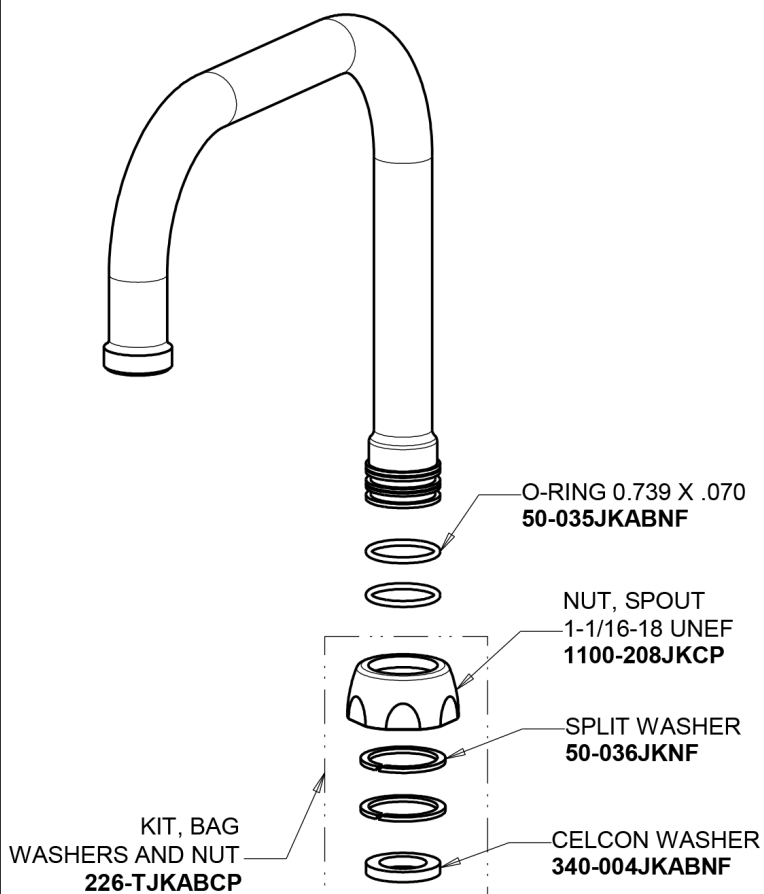

Repair Parts

350-DB6AE3ABCP
Single Supply Sink Faucet

**CHICAGO
FAUCETS®**
Geberit Group

Base Parts:

6-1/4" Rigid / Swing Double-Bend Spout DB6AJKABCP

For Technical Assistance:

Phone: 800-TEC-TRUE (832-8783)
Email: techsupport.us@chicagofaucets.com

2100 South Clearwater Drive
Des Plaines, IL 60018
Phone: 847-803-5000
chicagofaucets.com

Repair Parts

350-DB6AE3ABCP
Single Supply Sink Faucet

**CHICAGO
FAUCETS**
Geberit Group

2-3/8" Lever Handle
369-COLDJKCP

2.2 GPM (8.3 L/min) Aerator
E3JKABCP

Quatern Compression Cartridge (right hand)
1-099XTJKABNF

For Technical Assistance:

Phone: 800-TEC-TRUE (832-8783)
Email: techsupport.us@chicagofaucets.com

2100 South Clearwater Drive
Des Plaines, IL 60018
Phone: 847-803-5000
chicagofaucets.com