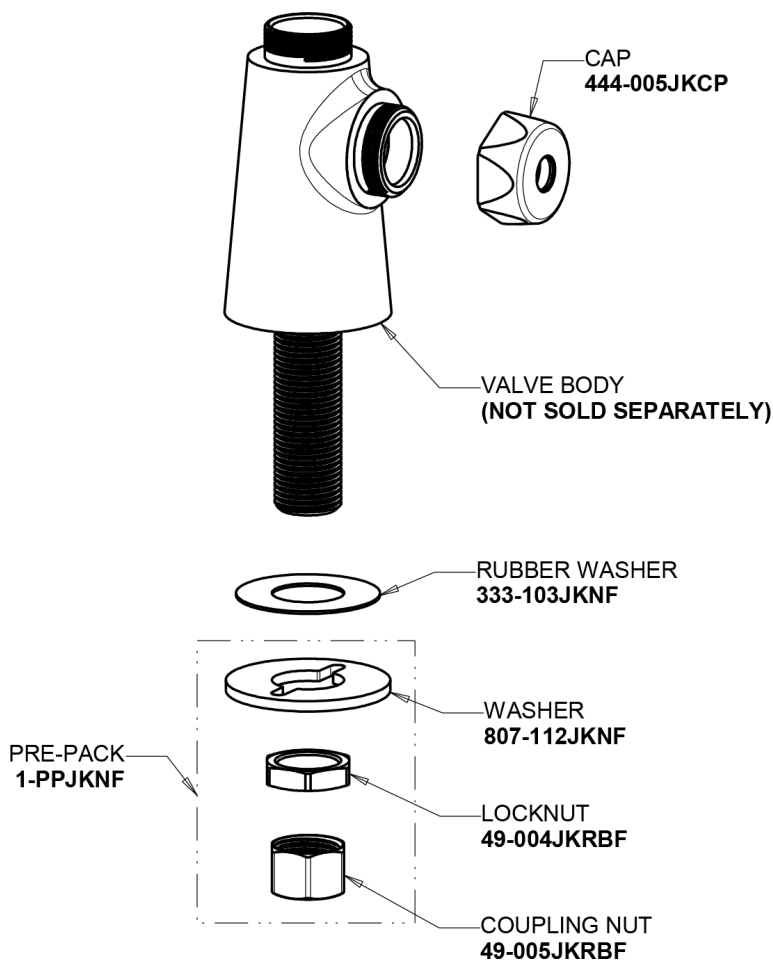

Repair Parts

350-DB6AE3ABCP
Single Supply Sink Faucet

**CHICAGO
FAUCETS®**
Geberit Group

Base Parts:

6-1/4" Rigid / Swing Double-Bend Spout DB6AJKABCP

For Technical Assistance:

Phone: 800-TEC-TRUE (832-8783)
Email: techsupport.us@chicagofaucets.com

2100 South Clearwater Drive
Des Plaines, IL 60018
Phone: 847-803-5000
chicagofaucets.com

Repair Parts

350-DB6AE3ABCP
Single Supply Sink Faucet

**CHICAGO
FAUCETS**
Geberit Group

2-3/8" Lever Handle
369-COLDJKCP

2.2 GPM (8.3 L/min) Aerator
E3JKABCP

Quatern Compression Cartridge (right hand)
1-099XTJKABNF

For Technical Assistance:

Phone: 800-TEC-TRUE (832-8783)
Email: techsupport.us@chicagofaucets.com

2100 South Clearwater Drive
Des Plaines, IL 60018
Phone: 847-803-5000
chicagofaucets.com