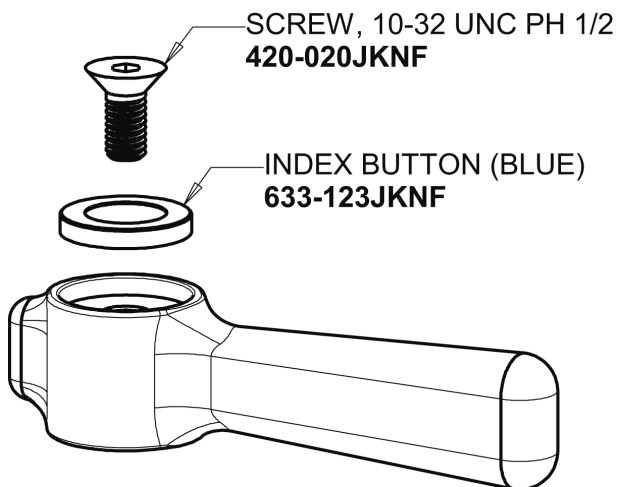

Repair Parts

350-DB6AE3ABCP
Single Supply Sink Faucet

**CHICAGO
FAUCETS®**
Geberit Group

Base Parts:

6-1/4" Rigid / Swing Double-Bend Spout DB6AJKABCP

For Technical Assistance:

Phone: 800-TEC-TRUE (832-8783)
Email: techsupport.us@chicagofaucets.com

2100 South Clearwater Drive
Des Plaines, IL 60018
Phone: 847-803-5000
chicagofaucets.com

Repair Parts

350-DB6AE3ABCP
Single Supply Sink Faucet

**CHICAGO
FAUCETS**
Geberit Group

2-3/8" Lever Handle
369-COLDJKCP

2.2 GPM (8.3 L/min) Aerator
E3JKABCP

Quatern Compression Cartridge (right hand)
1-099XTJKABNF

For Technical Assistance:

Phone: 800-TEC-TRUE (832-8783)
Email: techsupport.us@chicagofaucets.com

2100 South Clearwater Drive
Des Plaines, IL 60018
Phone: 847-803-5000
chicagofaucets.com