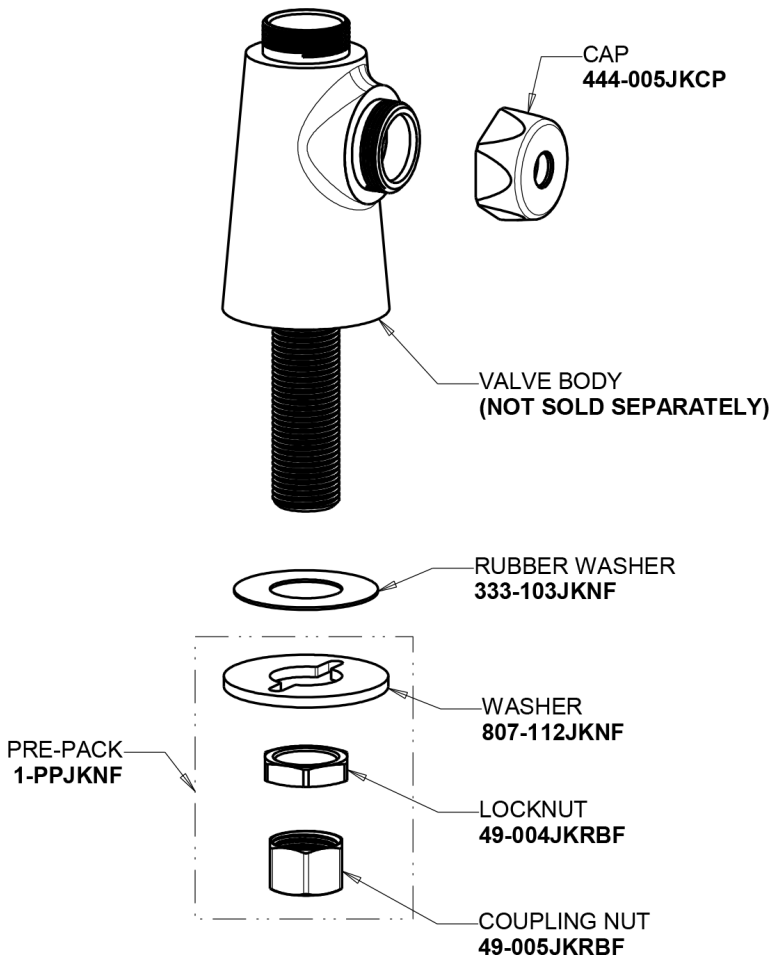

Repair Parts

350-DB6AE35ABCP

Single Supply Sink Faucet

**CHICAGO
FAUCETS**

a Geberit company

Base Parts:

6-1/4" Rigid / Swing Double-Bend Spout DB6AJKABCP

For Technical Assistance:

**CHICAGO
FAUCETS** 

a Geberit company

2-3/8" Lever Handle
369-PRJKCP

1.5 GPM (5.7 L/min) Aerator
E35JKABCP

Quartern Compression Cartridge (right hand)
1-099XTJKABNF

For Technical Assistance:

Phone: 800-TEC-TRUE (832-8783)
Email: techsupport.us@chicagofaucets.com