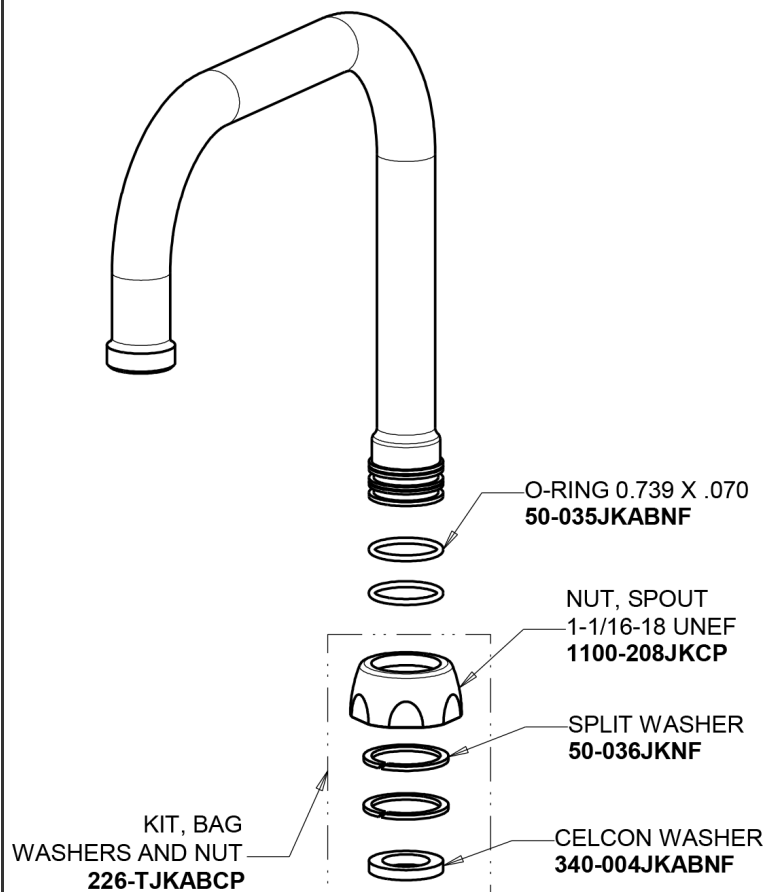

Repair Parts

350-DB6AE35ABCP

Single Supply Sink Faucet

**CHICAGO
FAUCETS**

a Geberit company

Base Parts:

6-1/4" Rigid / Swing Double-Bend Spout DB6AJKABCP

For Technical Assistance:

**CHICAGO
FAUCETS** 

a Geberit company

2-3/8" Lever Handle
369-PRJKCP

1.5 GPM (5.7 L/min) Aerator
E35JKABCP

Quartern Compression Cartridge (right hand)
1-099XTJKABNF

For Technical Assistance:

Phone: 800-TEC-TRUE (832-8783)
Email: techsupport.us@chicagofaucets.com