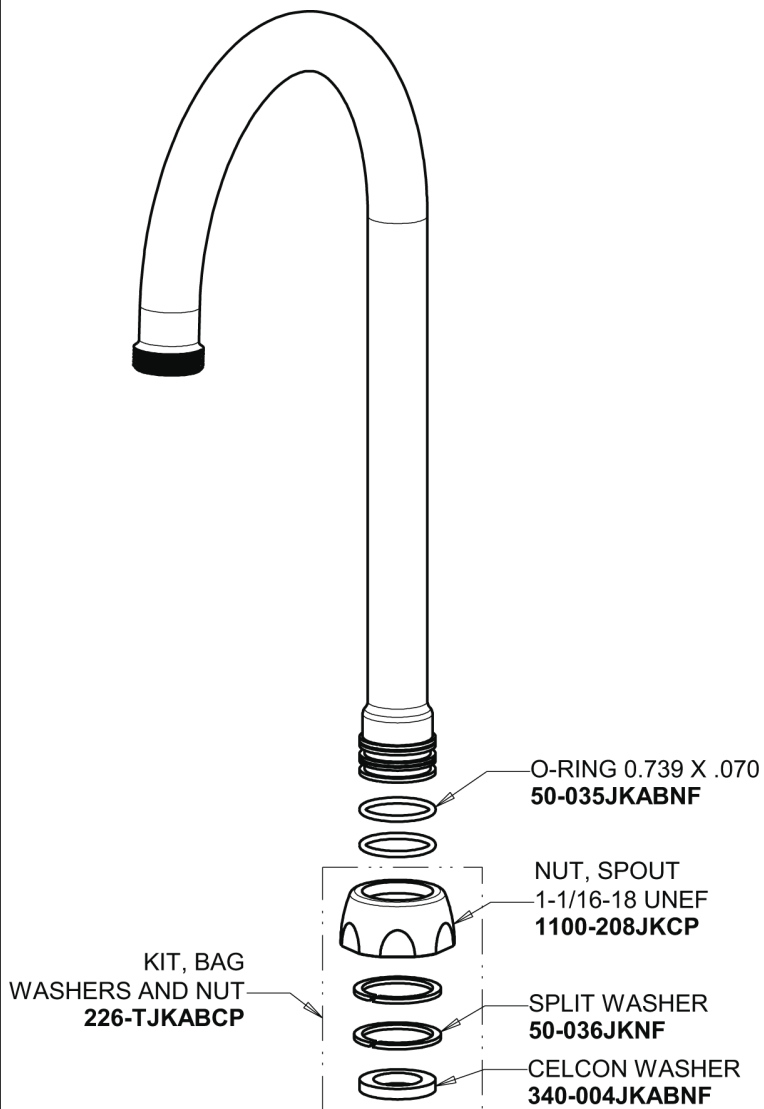

# Repair Parts

350-ABCP

Single Supply Sink Faucet

## Base Parts:

## 5-1/4" Rigid / Swing Gooseneck Spout GN2AJKABCP