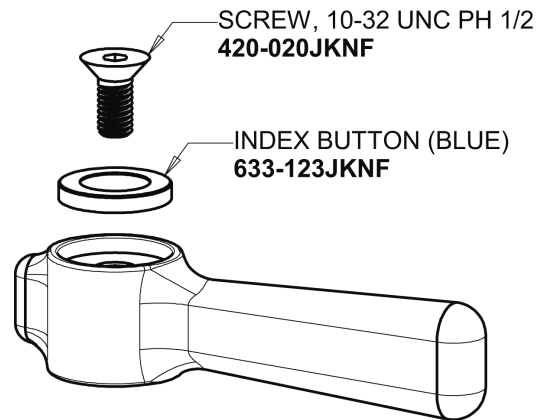

# Repair Parts

350-ABCP

Single Supply Sink Faucet

# CHICAGO FAUCETS®

Geberit Group

2-3/8" Lever Handle  
369-COLDJKCP

2.2 GPM (8.3 L/min) Aerator  
E3JKABCP

Quaturn Compression Cartridge (right hand)  
1-099XTJKABNF