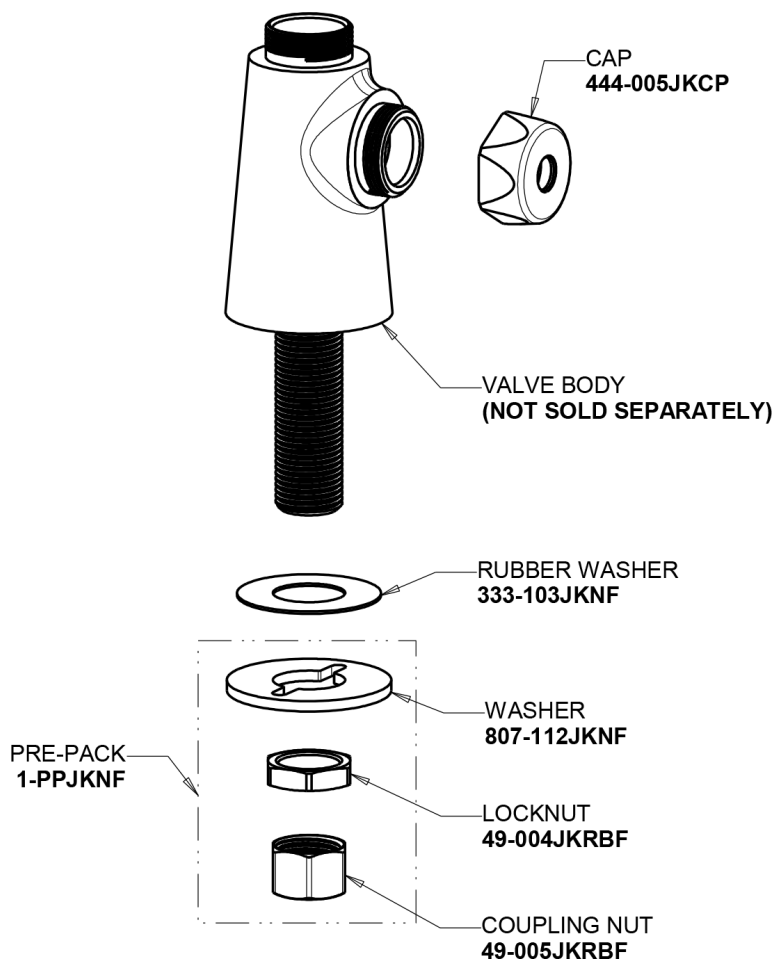

# Repair Parts

350-ABCP

Single Supply Sink Faucet

## Base Parts: