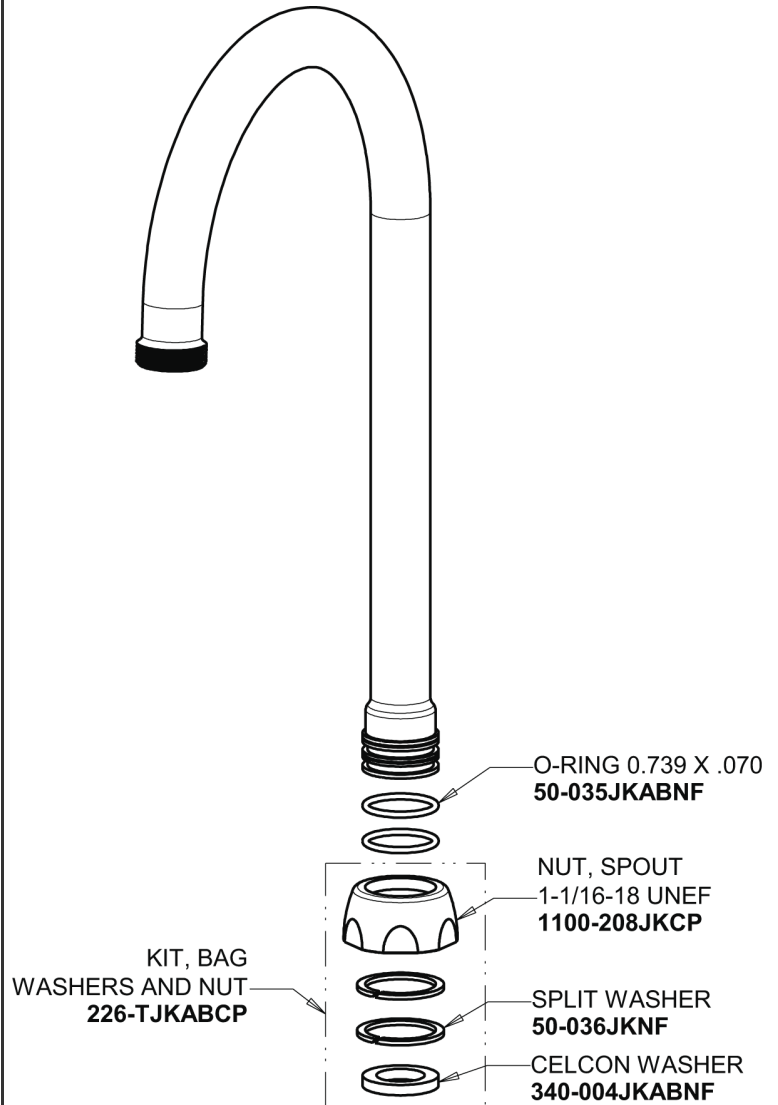

Repair Parts

350-317XKABCP

Single Supply Sink Faucet

**CHICAGO
FAUCETS**

a Geberit company

Base Parts:

5-1/4" Rigid / Swing Gooseneck Spout GN2AJKABCP

For Technical Assistance:

Single Supply Sink Faucet

**CHICAGO
FAUCETS** 

a Geberit company

4" Wristblade Handle with Blue (Cold) Index Button
317-COLDJKCP

2.2 GPM (8.3 L/min) Aerator
E3JKABCP

Ceramic 1/4-Turn Cartridge (right hand)
1-099XKJKABNF