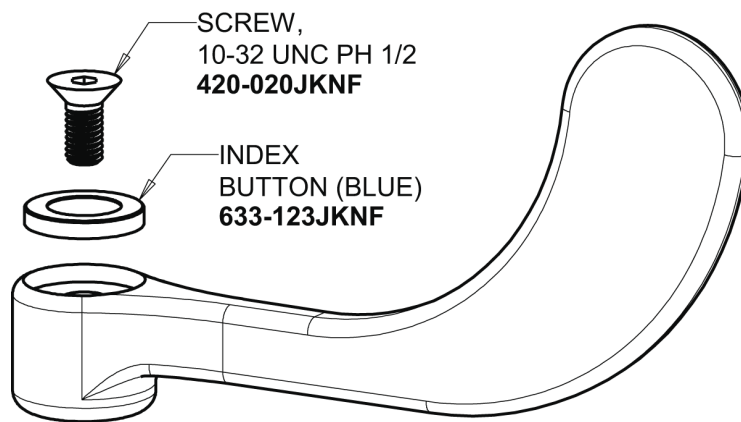

Repair Parts

350-317XKABCP

Single Supply Sink Faucet

**CHICAGO
FAUCETS**

a Geberit company

Base Parts:

5-1/4" Rigid / Swing Gooseneck Spout GN2AJKABCP

For Technical Assistance:

Single Supply Sink Faucet

**CHICAGO
FAUCETS** 

a Geberit company

4" Wristblade Handle with Blue (Cold) Index Button
317-COLDJKCP

2.2 GPM (8.3 L/min) Aerator
E3JKABCP

Ceramic 1/4-Turn Cartridge (right hand)
1-099XKJKABNF