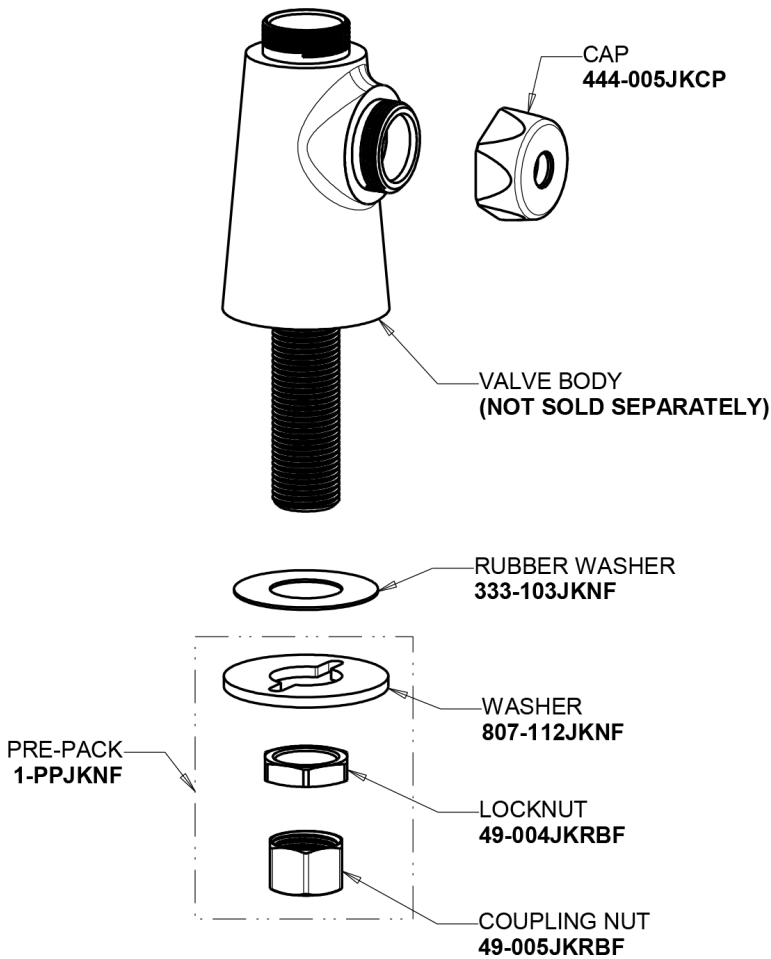

Repair Parts

350-317XKABCP

Single Supply Sink Faucet

**CHICAGO
FAUCETS**

a Geberit company

Base Parts:

5-1/4" Rigid / Swing Gooseneck Spout GN2AJKABCP

For Technical Assistance:

Single Supply Sink Faucet

**CHICAGO
FAUCETS** 

a Geberit company

4" Wristblade Handle with Blue (Cold) Index Button
317-COLDJKCP

2.2 GPM (8.3 L/min) Aerator
E3JKABCP

Ceramic 1/4-Turn Cartridge (right hand)
1-099XKJKABNF