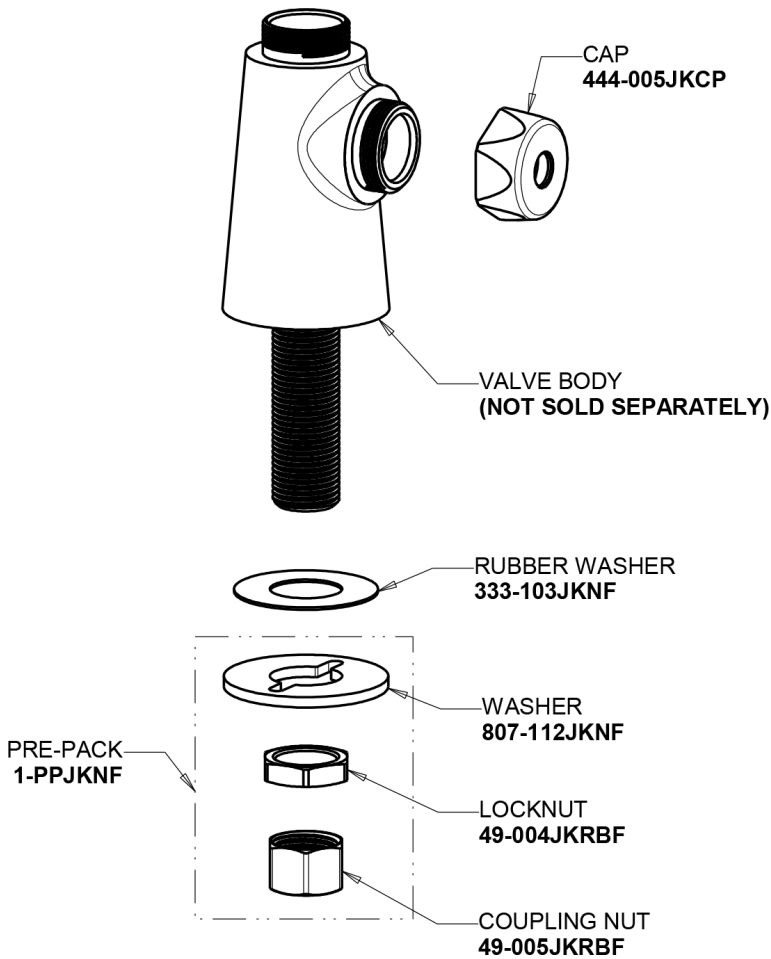

# Repair Parts

350-244ABCP

Single Supply Sink Faucet

## Base Parts: