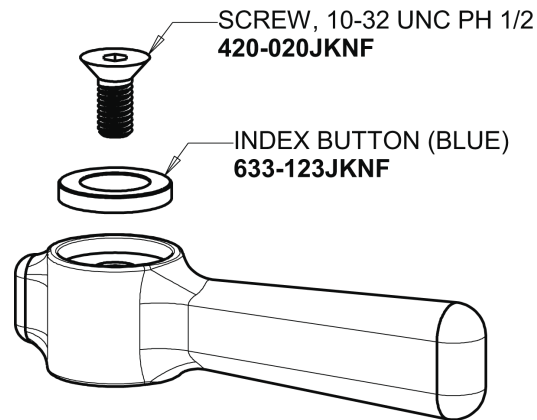

# Repair Parts

350-244ABCP

Single Supply Sink Faucet

# CHICAGO FAUCETS®

Geberit Group

2-3/8" Lever Handle  
369-COLDJKCP

2.2 GPM (8.3 L/min) Aerator  
E3JKABCP

Klo-Self Self-Closing Cartridge with Immediate Shutoff  
826-XJKABNF