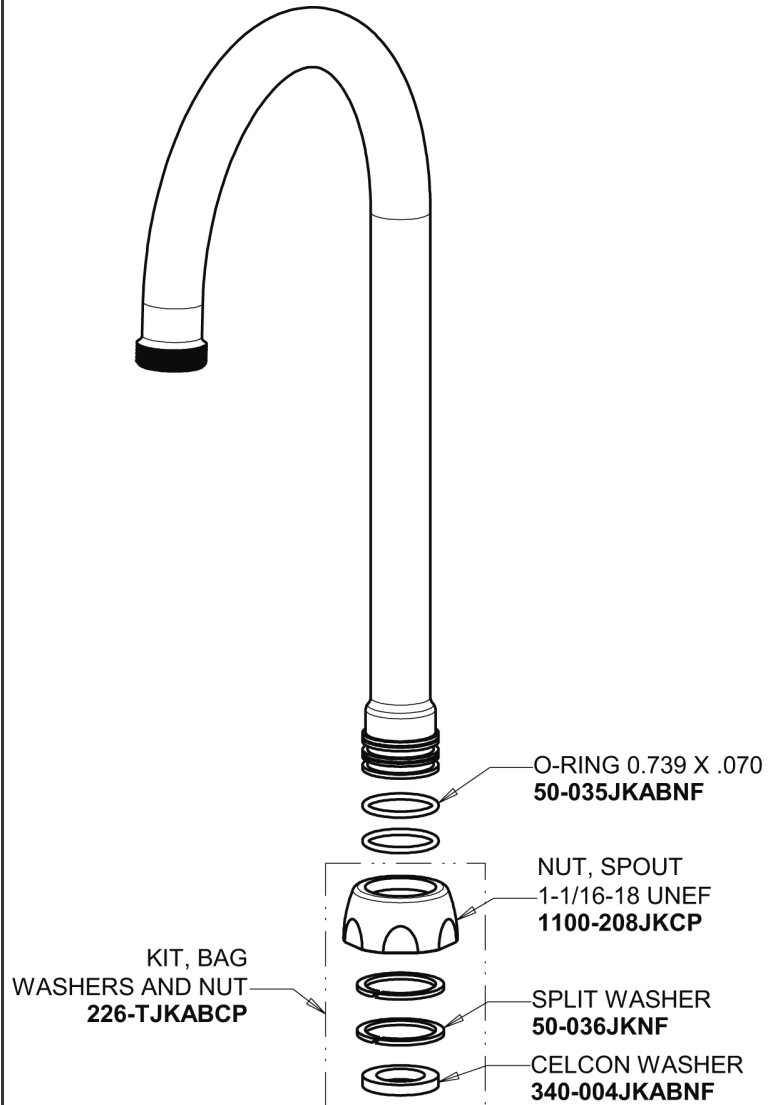

# Repair Parts

350-244ABCP

Single Supply Sink Faucet

## Base Parts:

## 5-1/4" Rigid / Swing Gooseneck Spout GN2AJKABCP