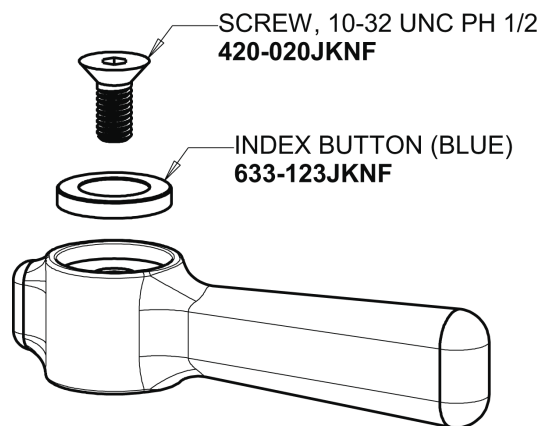

Repair Parts

349-LESXKAB

Single Supply Sink Faucet

CHICAGO FAUCETS®

Geberit Group

Base Parts:

2-3/8" Lever Handle 369-COLDJKCP

Ceramic 1/4-Turn Cartridge (right hand) 1-099XKJKABNF