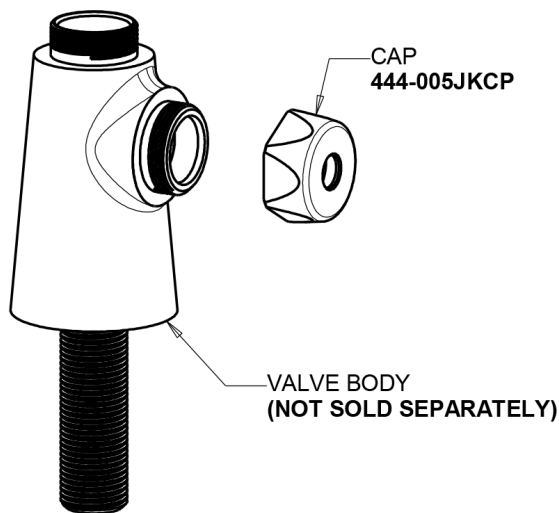

Repair Parts

349-LESXKAB

Single Supply Sink Faucet

CHICAGO FAUCETS®

Geberit Group

Base Parts:

2-3/8" Lever Handle 369-COLDJKCP

Ceramic 1/4-Turn Cartridge (right hand) 1-099XKJKABNF