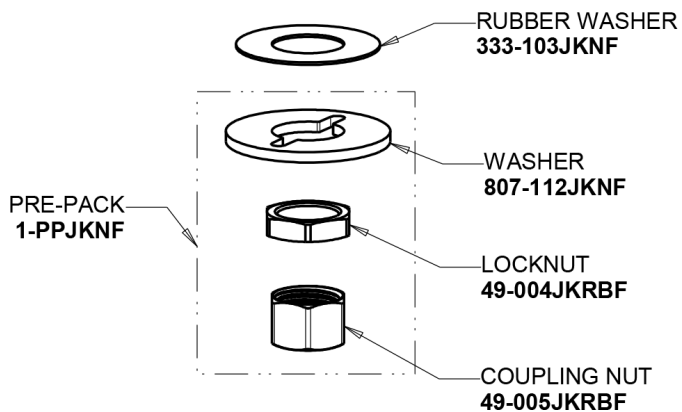

Repair Parts

349-LESXKAB

Single Supply Sink Faucet

CHICAGO FAUCETS®

Geberit Group

Base Parts:

2-3/8" Lever Handle 369-COLDJKCP

Ceramic 1/4-Turn Cartridge (right hand) 1-099XKJKABNF