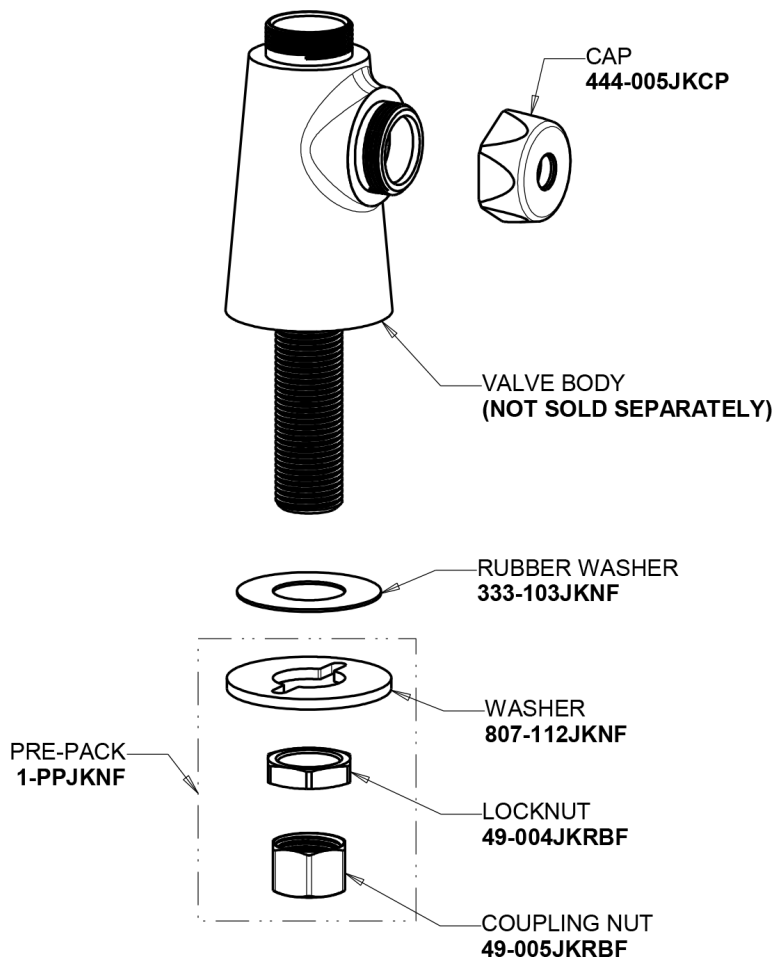

Repair Parts

349-LESHXKAB

Single Supply Sink Faucet

CHICAGO FAUCETS®

Geberit Group

Base Parts:

Ceramic 1/4-Turn Cartridge (right hand)
1-099XKJKABNF

For Technical Assistance: