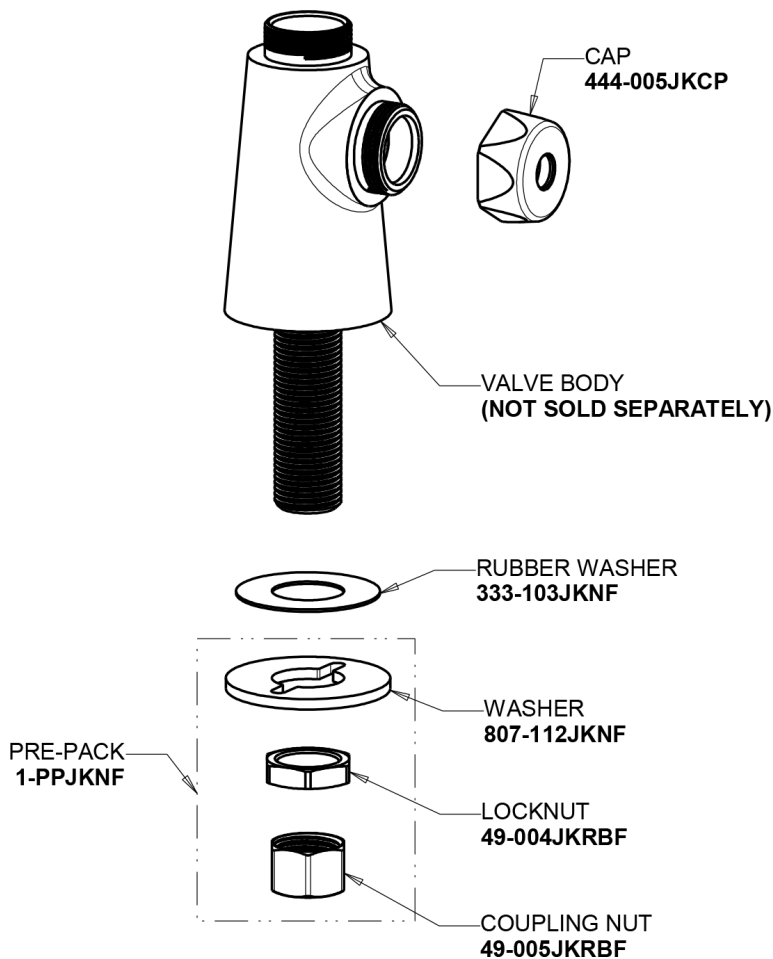

Repair Parts

349-LESHAB

Single Supply Sink Faucet

CHICAGO FAUCETS®

Geberit Group

Base Parts:

Quatern Compression Cartridge (right hand)
1-099XTJKABNF

For Technical Assistance: