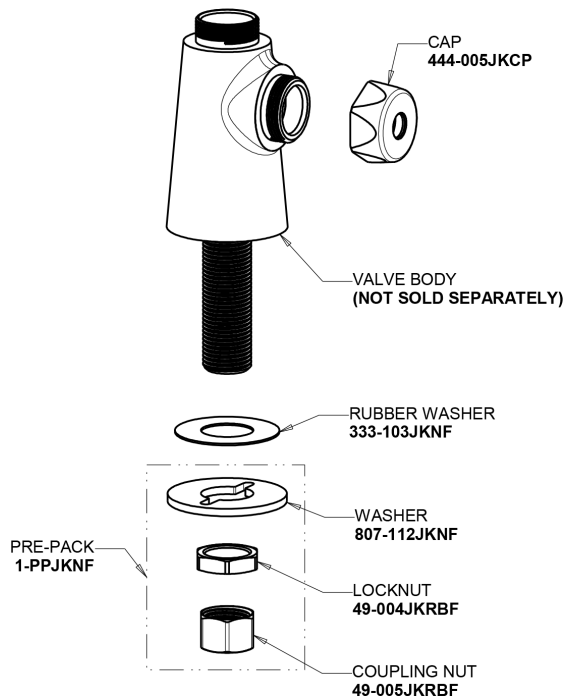

Repair Parts

349-L8ABCP

Single Supply Sink Faucet

CHICAGO FAUCETS®

Geberit Group

Base Parts:

8" L Type Swing Spout L8LEOJKAB

2.2 GPM (8.3 L/min) Aerator E3JKABCP

2-3/8" Lever Handle 369-COLDJKCP

Quatern Compression Cartridge (right hand) 1-099XTJKABNF

For Technical Assistance:

Phone: 800-TEC-TRUE (832-8783)

Email: techsupport.us@chicagofaucets.com

2100 South Clearwater Drive