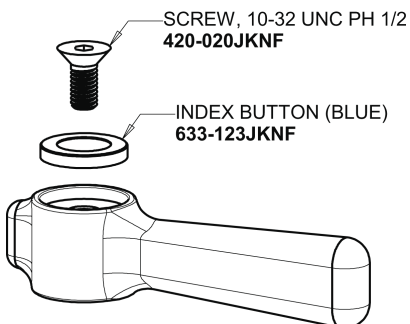

Repair Parts

349-L8ABCP

Single Supply Sink Faucet

CHICAGO FAUCETS®

Geberit Group

Base Parts:

8" L Type Swing Spout L8LEOJKAB

2.2 GPM (8.3 L/min) Aerator E3JKABCP

2-3/8" Lever Handle 369-COLDJKCP

Quatern Compression Cartridge (right hand) 1-099XTJKABNF

For Technical Assistance:

Phone: 800-TEC-TRUE (832-8783)

Email: techsupport.us@chicagofaucets.com

2100 South Clearwater Drive