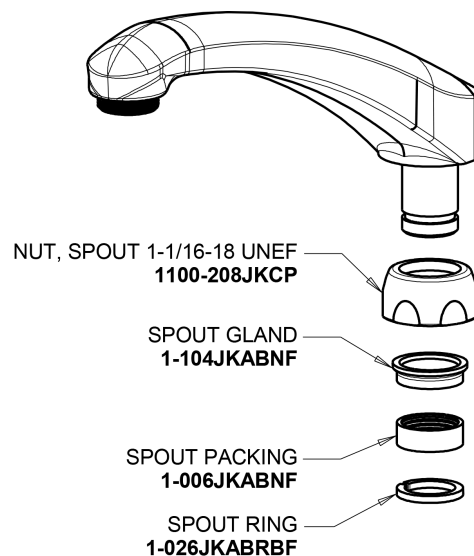

Repair Parts

349-L8ABCP

Single Supply Sink Faucet

CHICAGO FAUCETS®

Geberit Group

Base Parts:

8" L Type Swing Spout L8LEOJKAB

2.2 GPM (8.3 L/min) Aerator E3JKABCP

2-3/8" Lever Handle 369-COLDJKCP

Quatern Compression Cartridge (right hand) 1-099XTJKABNF

For Technical Assistance:

Phone: 800-TEC-TRUE (832-8783)

Email: techsupport.us@chicagofaucets.com

2100 South Clearwater Drive