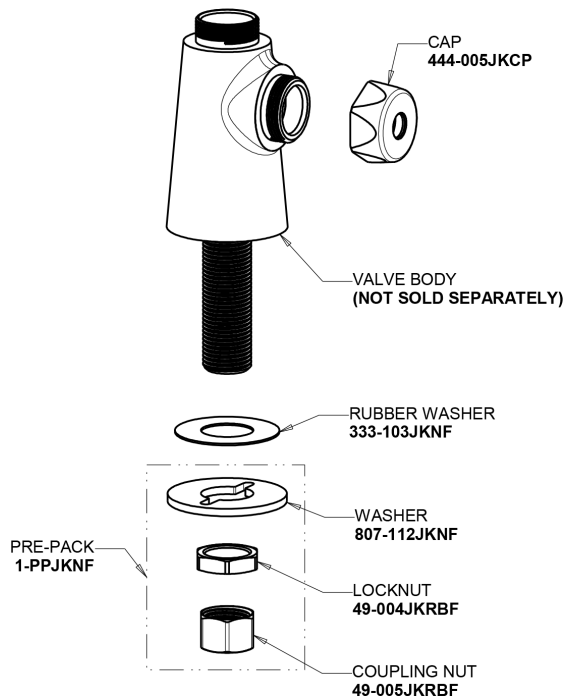

Repair Parts

349-L12ABCP

Single Supply Sink Faucet

CHICAGO FAUCETS®

Geberit Group

Base Parts:

12" L Type Swing Spout L12LEOJKAB

2.2 GPM (8.3 L/min) Aerator E3JKABCP

2-3/8" Lever Handle 369-COLDJKCP

Quatern Compression Cartridge (right hand) 1-099XTJKABNF

For Technical Assistance:

Phone: 800-TEC-TRUE (832-8783)

Email: techsupport.us@chicago faucets.com

2100 South Clearwater Drive