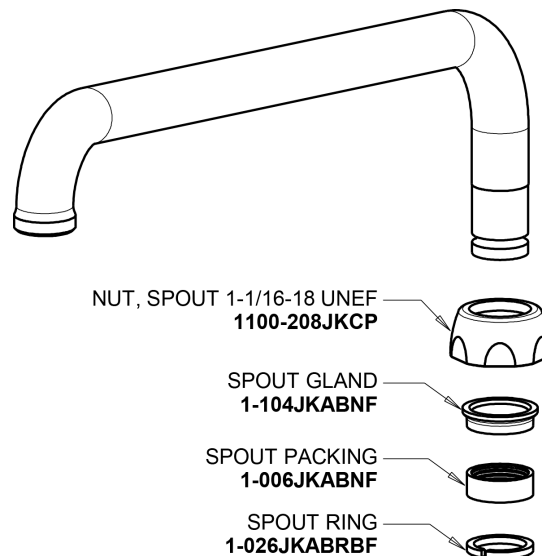

Repair Parts

349-L12ABCP

Single Supply Sink Faucet

CHICAGO FAUCETS®

Geberit Group

Base Parts:

12" L Type Swing Spout L12LEOJKAB

2.2 GPM (8.3 L/min) Aerator E3JKABCP

2-3/8" Lever Handle 369-COLDJKCP

Quatern Compression Cartridge (right hand) 1-099XTJKABNF

For Technical Assistance:

Phone: 800-TEC-TRUE (832-8783)

Email: techsupport.us@chicago faucets.com

2100 South Clearwater Drive