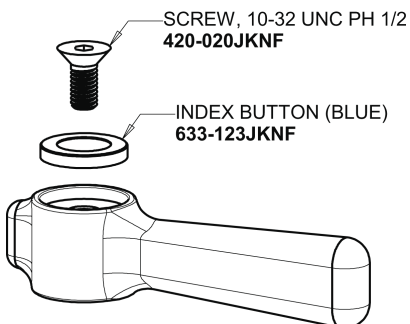

Repair Parts

349-L12ABCP

Single Supply Sink Faucet

CHICAGO FAUCETS®

Geberit Group

Base Parts:

12" L Type Swing Spout L12LEOJKAB

2.2 GPM (8.3 L/min) Aerator E3JKABCP

2-3/8" Lever Handle 369-COLDJKCP

Quatern Compression Cartridge (right hand) 1-099XTJKABNF

For Technical Assistance:

Phone: 800-TEC-TRUE (832-8783)

Email: techsupport.us@chicago faucets.com

2100 South Clearwater Drive