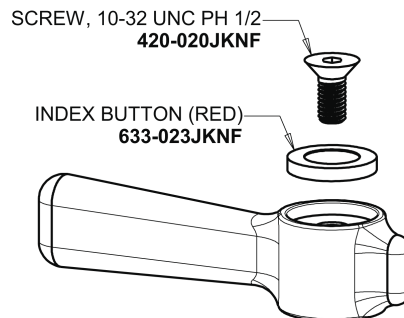

Repair Parts

349-HOTABCP

Single Supply Sink Faucet

CHICAGO FAUCETS®

Geberit Group

Base Parts:

6" S Type Swing Spout (Less Outlet) S6LEOJKAB

2.2 GPM (8.3 L/min) Aerator E3JKABCP

2-3/8" Lever Handle 369-HOTJKCP

Quatern Compression Cartridge (right hand) 1-099XTJKABNF

For Technical Assistance:

Phone: 800-TEC-TRUE (832-8783)

Email: techsupport.us@chicagofaucets.com

2100 South Clearwater Drive