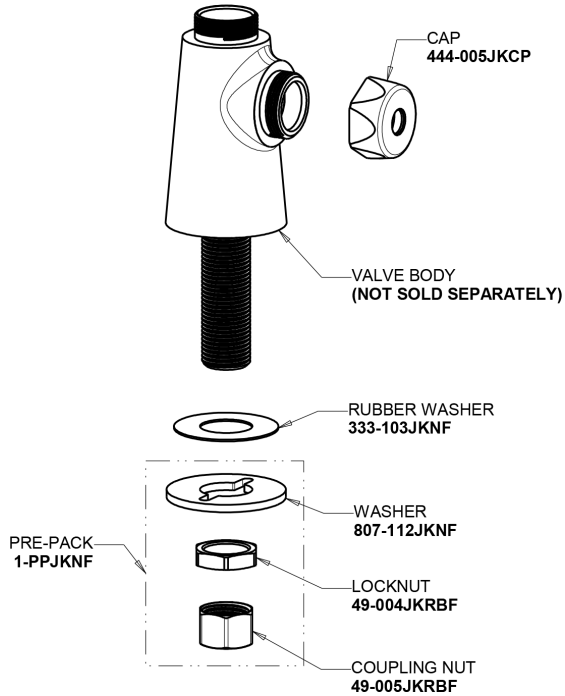

Repair Parts

349-HOTABCP

Single Supply Sink Faucet

CHICAGO FAUCETS®

Geberit Group

Base Parts:

6" S Type Swing Spout (Less Outlet) S6LEOJKAB

2.2 GPM (8.3 L/min) Aerator E3JKABCP

2-3/8" Lever Handle 369-HOTJKCP

Quatern Compression Cartridge (right hand) 1-099XTJKABNF

For Technical Assistance:

Phone: 800-TEC-TRUE (832-8783)

Email: techsupport.us@chicagofaucets.com

2100 South Clearwater Drive