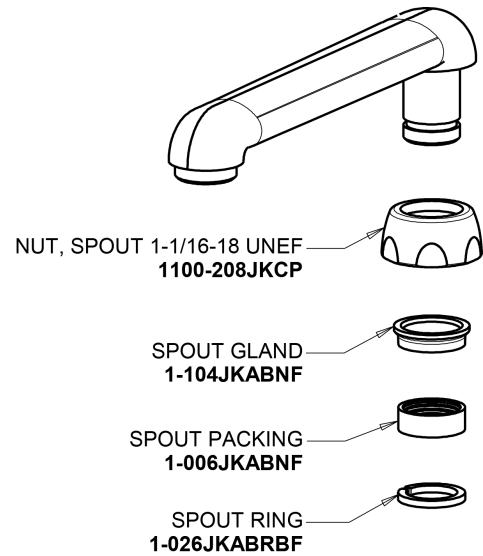

Repair Parts

349-HOTABCP

Single Supply Sink Faucet

CHICAGO FAUCETS®

Geberit Group

Base Parts:

6" S Type Swing Spout (Less Outlet) S6LEOJKAB

2.2 GPM (8.3 L/min) Aerator E3JKABCP

2-3/8" Lever Handle 369-HOTJKCP

Quatern Compression Cartridge (right hand) 1-099XTJKABNF

For Technical Assistance:

Phone: 800-TEC-TRUE (832-8783)

Email: techsupport.us@chicagofaucets.com

2100 South Clearwater Drive