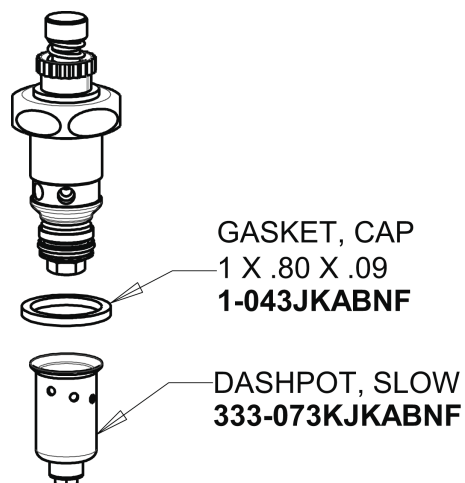

# Repair Parts

335-E12COLDABCP

Single Supply Metering Sink Faucet

## Base Parts:

2.2 GPM (8.3 L/min) Softflo Aerator  
**E12JKABCP**

## NAIAD Metering Cartridge 335-XJKABNF

1-1/2" Push-Tilt Handle, "C" Index  
**335-107KJKCP**