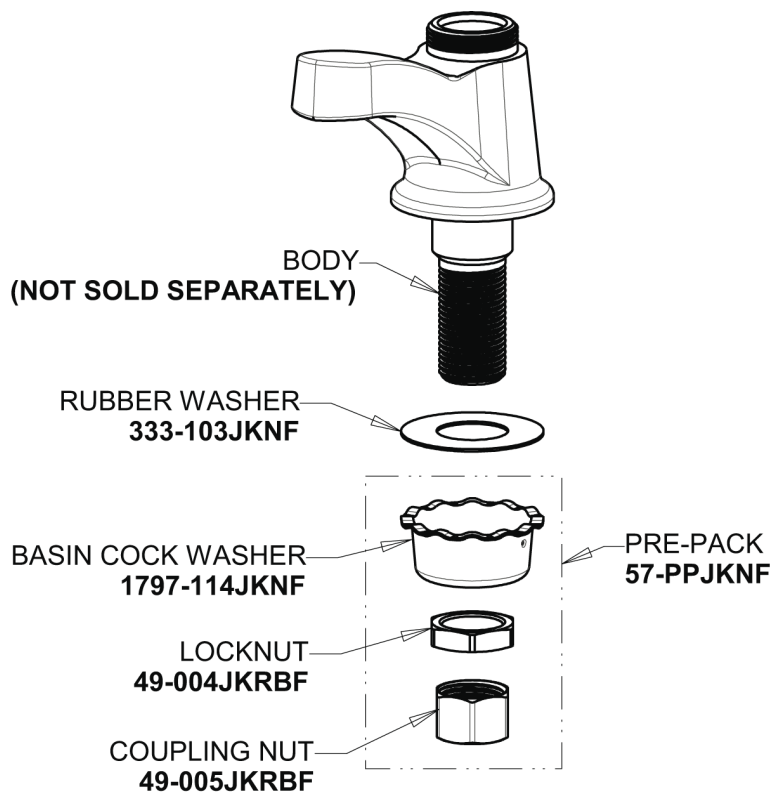

Repair Parts

335-E12COLDABCP

Single Supply Metering Sink Faucet

**CHICAGO
FAUCETS**

a Geberit company

Base Parts:

2.2 GPM (8.3 L/min) Softflo Aerator
E12JKABCP

NAIAD Metering Cartridge 335-XJKABNF

1-1/2" Push-Tilt Handle, "C" Index
335-107KJKCP

For Technical Assistance:

Phone: 800-TEC-TRUE (832-8783)

Email: techsupport.us@chicagofaucets.com

2100 South Clearwater Drive

Des Plaines, IL 60018

Phone: 847-803-5000