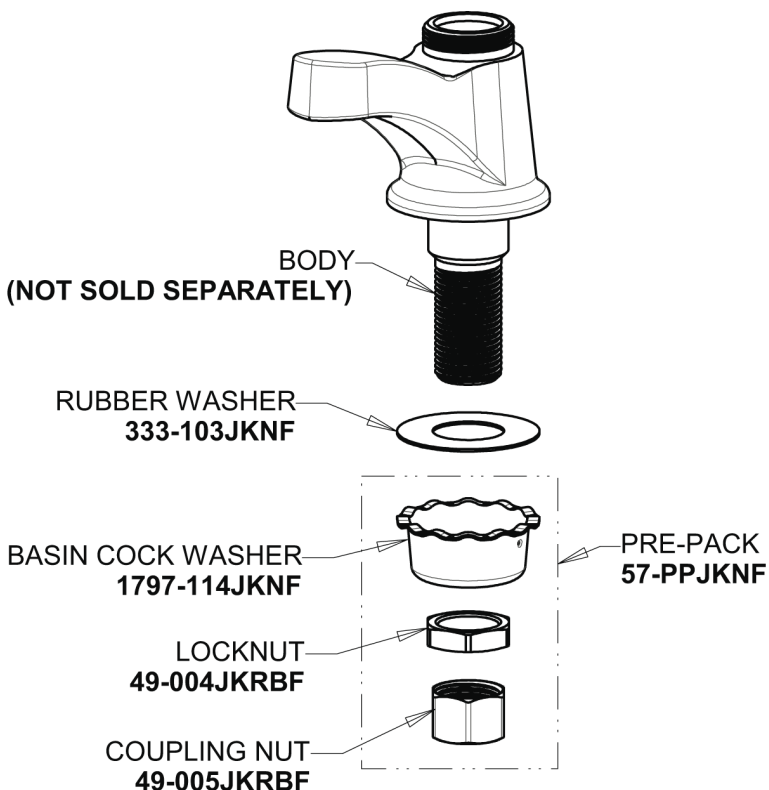

Repair Parts

335-E12COLDABCP

Single Supply Metering Sink Faucet

CHICAGO FAUCETS®

Geberit Group

Base Parts:

2.2 GPM (8.3 L/min) Softflo Aerator
E12JKABCP

NAIAD Metering Cartridge 335-XJKABNF