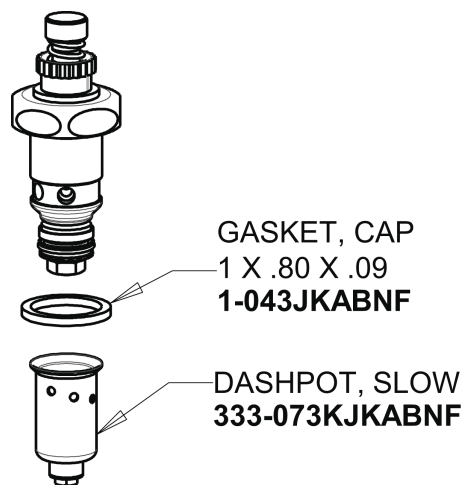

Repair Parts

335-E12COLDABCP

Single Supply Metering Sink Faucet

**CHICAGO
FAUCETS**

a Geberit company

Base Parts:

2.2 GPM (8.3 L/min) Softflo Aerator
E12JKABCP

NAIAD Metering Cartridge 335-XJKABNF

1-1/2" Push-Tilt Handle, "C" Index
335-107KJKCP

For Technical Assistance:

Phone: 800-TEC-TRUE (832-8783)

Email: techsupport.us@chicagofaucets.com

2100 South Clearwater Drive

Des Plaines, IL 60018

Phone: 847-803-5000