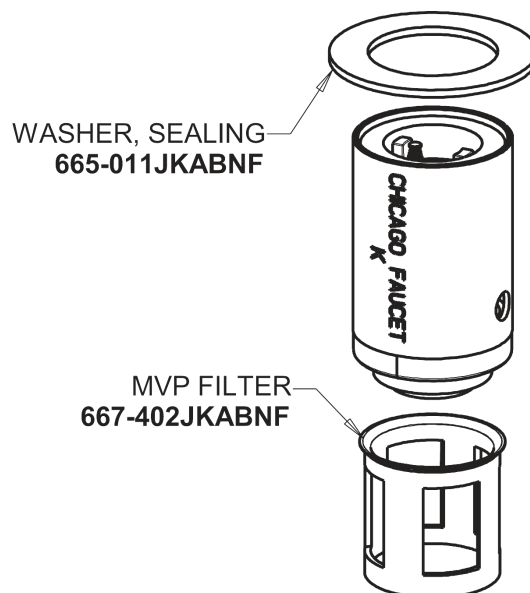

# Repair Parts

333-E2805-665PSHAB

Single Supply Metering Sink Faucet

## Base Parts:

0.5 GPM (1.9 L/min) Vandal Proof Econo-Flo Non-Aerating  
Spray  
E2805JKABCP

MVP Metering Cartridge  
671-XJKABNF

1-3/4" Vandal Proof Push Handle  
665-PSHJKCP