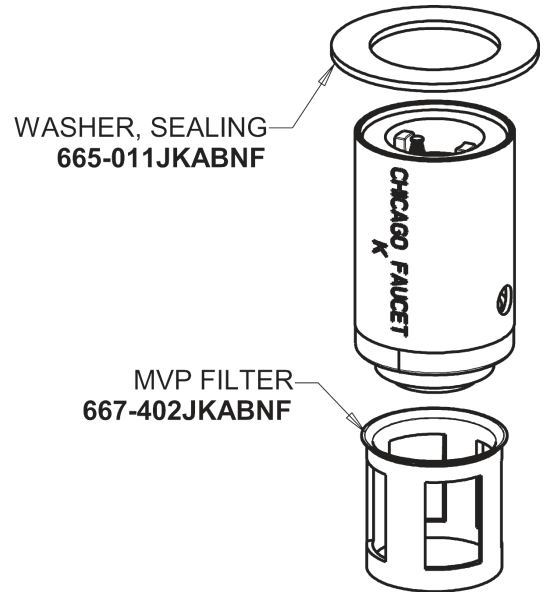

Repair Parts

333-E2805-665PSHAB

Single Supply Metering Sink Faucet

**CHICAGO
FAUCETS**

a Geberit company

Base Parts:

0.5 GPM (1.9 L/min) Vandal Proof Econo-Flo Non-Aerating
Spray
E2805JKABCP

MVP Metering Cartridge
671-XJKABNF

1-3/4" Vandal Proof Push Handle
665-PSHJKCP

For Technical Assistance:

Phone: 800-TEC-TRUE (832-8783)

Email: techsupport.us@chicago faucets.com

2100 South Clearwater Drive

Des Plaines, IL 60018

Phone: 847-803-5000