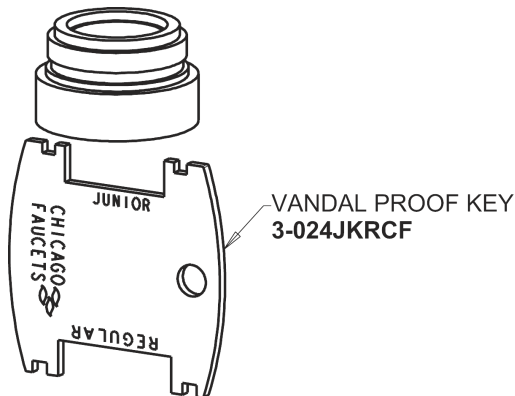

Repair Parts

333-E2805-665PSHAB

Single Supply Metering Sink Faucet

**CHICAGO
FAUCETS**

a Geberit company

Base Parts:

0.5 GPM (1.9 L/min) Vandal Proof Econo-Flo Non-Aerating
Spray
E2805JKABCP

MVP Metering Cartridge
671-XJKABNF

1-3/4" Vandal Proof Push Handle
665-PSHJKCP

For Technical Assistance:

Phone: 800-TEC-TRUE (832-8783)

Email: techsupport.us@chicago faucets.com

2100 South Clearwater Drive

Des Plaines, IL 60018

Phone: 847-803-5000