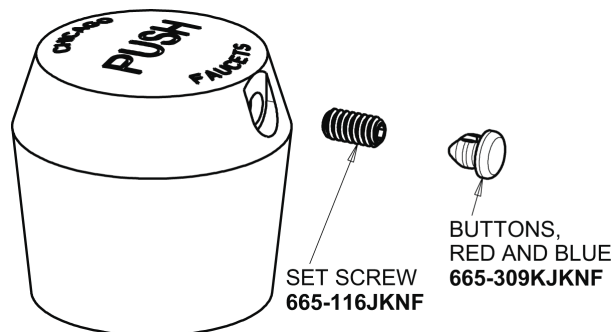

## Base Parts:

0.5 GPM (1.9 L/min) Vandal Proof Econo-Flo Non-Aerating  
Spray  
E2805JKABCP

MVP Metering Cartridge  
671-XJKABNF

1-3/4" Vandal Proof Push Handle  
665-PSHJKCP