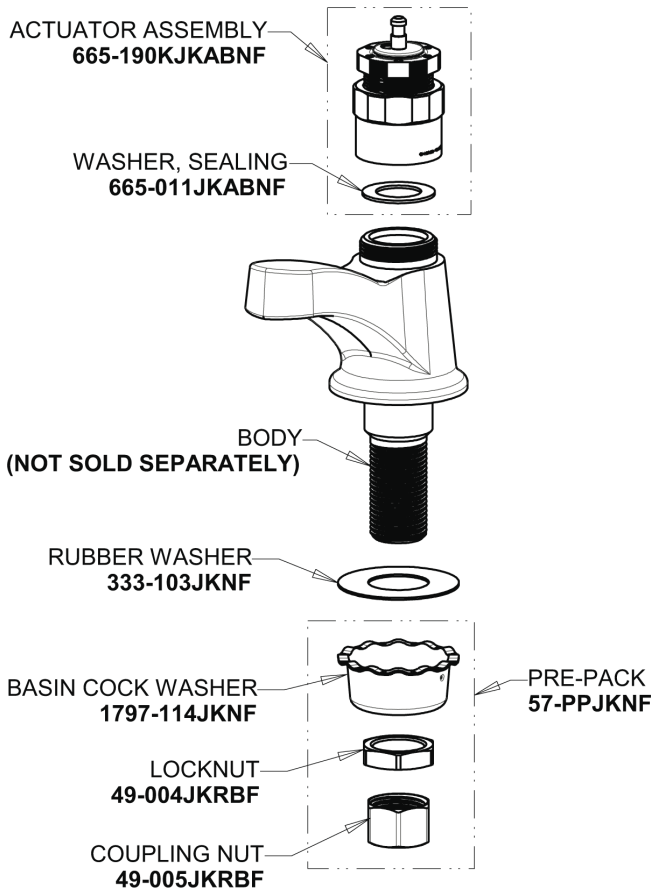

# Repair Parts

333-E2805-665PSHAB

Single Supply Metering Sink Faucet

## Base Parts:

0.5 GPM (1.9 L/min) Vandal Proof Econo-Flo Non-Aerating  
Spray  
E2805JKABCP

MVP Metering Cartridge  
671-XJKABNF

1-3/4" Vandal Proof Push Handle  
665-PSHJKCP