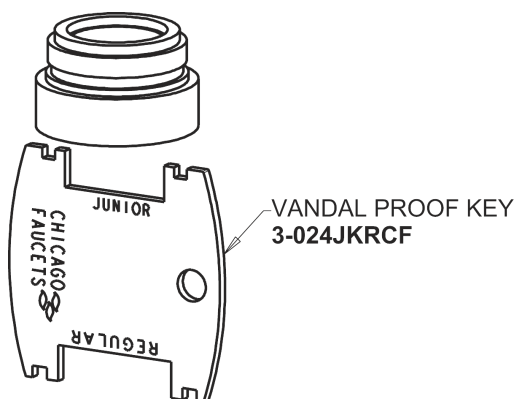

# Repair Parts

333-E2805-665PSHAB

Single Supply Metering Sink Faucet

## Base Parts:

0.5 GPM (1.9 L/min) Vandal Proof Econo-Flo Non-Aerating  
Spray  
E2805JKABCP

MVP Metering Cartridge  
671-XJKABNF

1-3/4" Vandal Proof Push Handle  
665-PSHJKCP