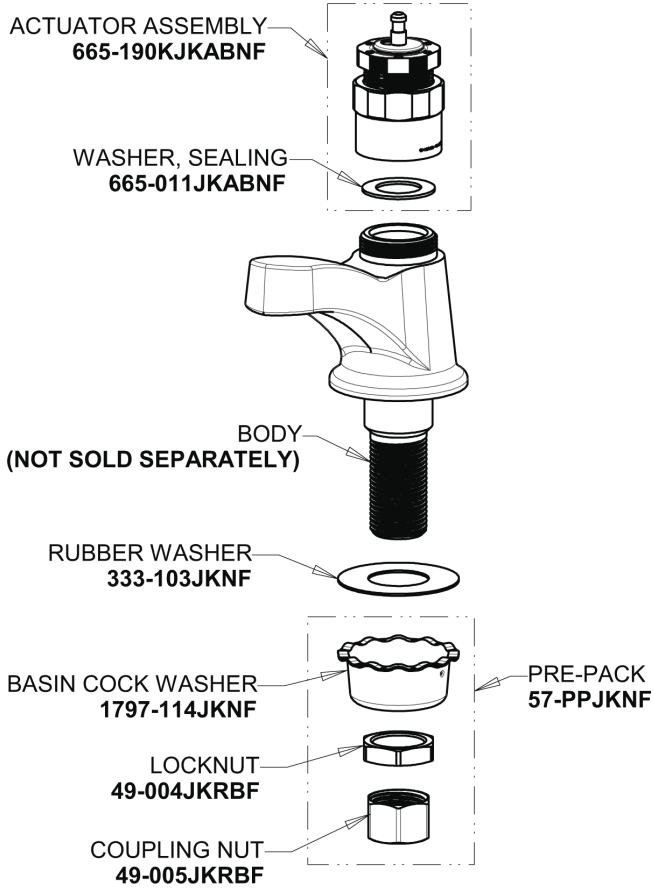

Repair Parts

333-E2805-665PSHAB

Single Supply Metering Sink Faucet

**CHICAGO
FAUCETS**

a Geberit company

Base Parts:

0.5 GPM (1.9 L/min) Vandal Proof Econo-Flo Non-Aerating
Spray
E2805JKABCP

MVP Metering Cartridge
671-XJKABNF

1-3/4" Vandal Proof Push Handle
665-PSHJKCP

For Technical Assistance:

Phone: 800-TEC-TRUE (832-8783)

Email: techsupport.us@chicago faucets.com

2100 South Clearwater Drive

Des Plaines, IL 60018

Phone: 847-803-5000