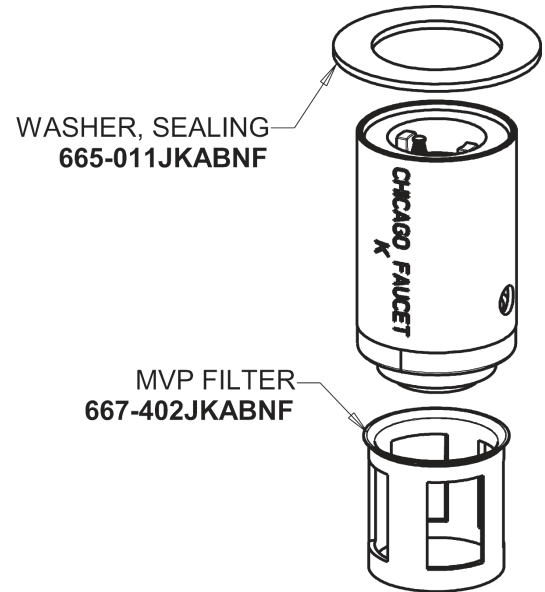

Repair Parts

333-665PRABCP

Single Supply Metering Sink Faucet

**CHICAGO
FAUCETS** 

a Geberit company

Base Parts:

2.2 GPM (8.3 L/min) Softflo Aerator
E12JKABCP

MVP Metering Cartridge
671-XJKABNF

1-3/4" Vandal Proof Push Handle
665-PSHJKCP

For Technical Assistance:

Phone: 800-TEC-TRUE (832-8783)

Email: techsupport.us@chicagofaucets.com

2100 South Clearwater Drive

Des Plaines, IL 60018

Phone: 847-803-5000