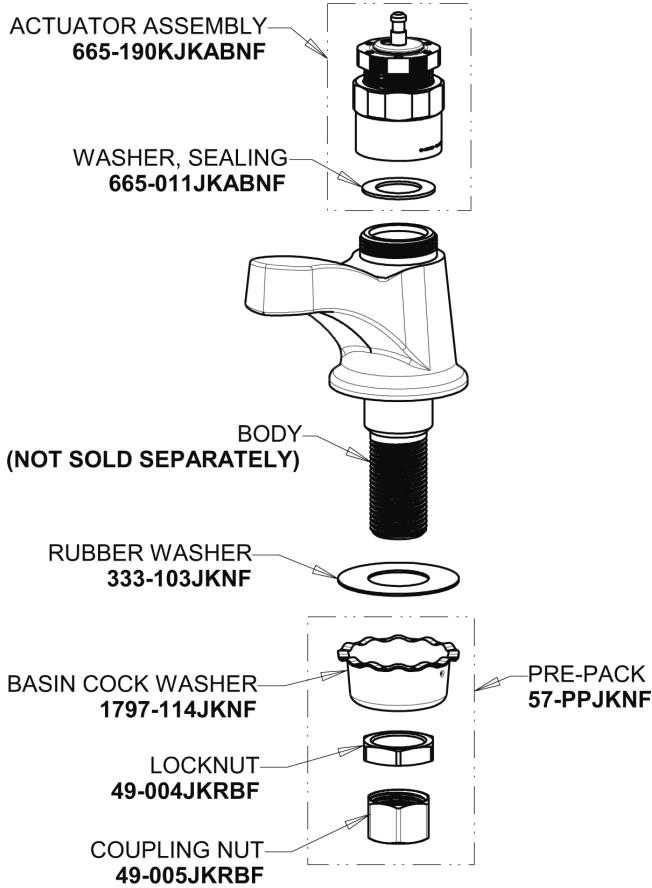

Repair Parts

333-665PRABCP

Single Supply Metering Sink Faucet

**CHICAGO
FAUCETS** 

a Geberit company

Base Parts:

2.2 GPM (8.3 L/min) Softflo Aerator
E12JKABCP

MVP Metering Cartridge
671-XJKABNF

1-3/4" Vandal Proof Push Handle
665-PSHJKCP

For Technical Assistance:

Phone: 800-TEC-TRUE (832-8783)

Email: techsupport.us@chicagofaucets.com

2100 South Clearwater Drive

Des Plaines, IL 60018

Phone: 847-803-5000