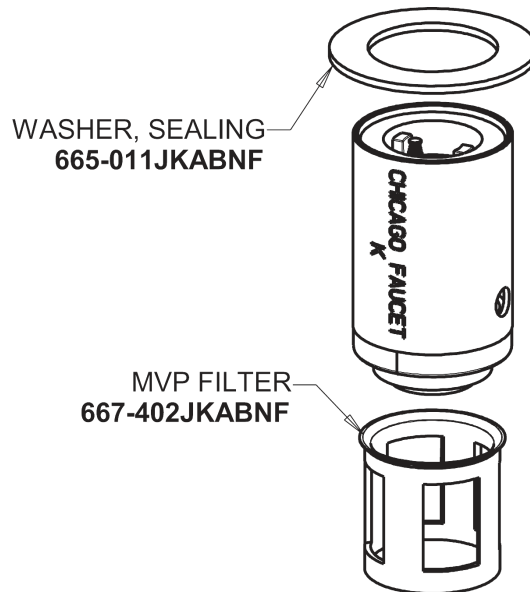

# Repair Parts

333-665E39PSHABCP

Single Supply Metering Sink Faucet

## Base Parts:

0.35 GPM (1.3 L/min) Econo-Flo Non-Aerating Outlet  
E39JKABCP

MVP Metering Cartridge  
671-XJKABNF

1-3/4" Vandal Proof Push Handle  
665-PSHJKCP