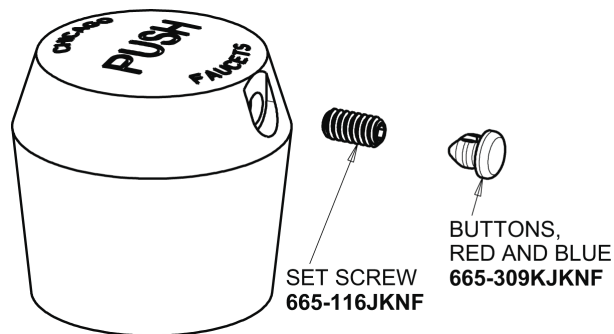

## Base Parts:

0.35 GPM (1.3 L/min) Econo-Flo Non-Aerating Outlet  
E39JKABCP

MVP Metering Cartridge  
671-XJKABNF

1-3/4" Vandal Proof Push Handle  
665-PSHJKCP