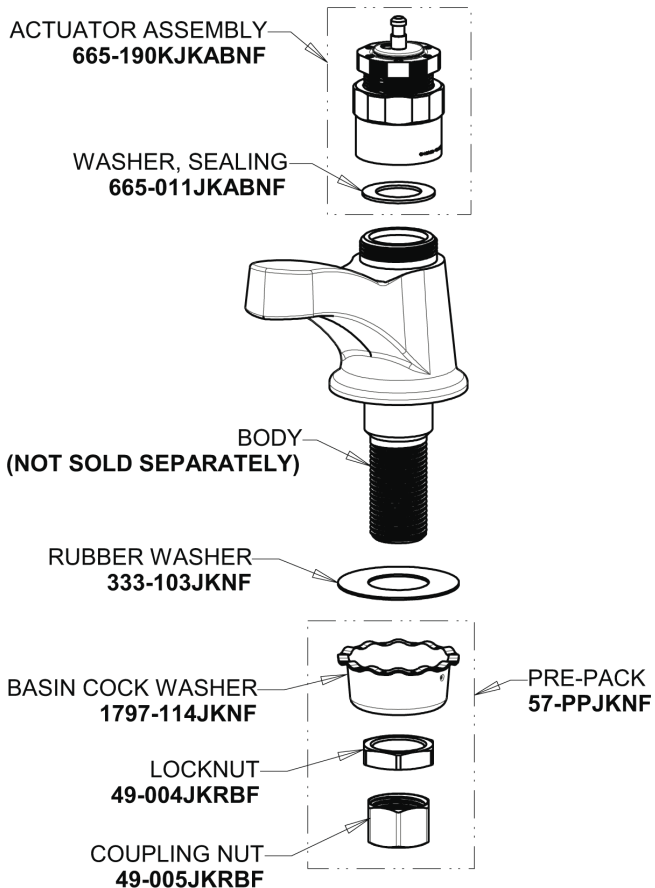

# Repair Parts

333-665E39PSHABCP

Single Supply Metering Sink Faucet

## Base Parts:

0.35 GPM (1.3 L/min) Econo-Flo Non-Aerating Outlet  
E39JKABCP

MVP Metering Cartridge  
671-XJKABNF

1-3/4" Vandal Proof Push Handle  
665-PSHJKCP