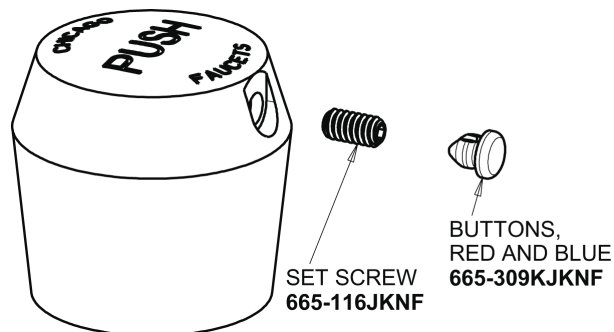

## Base Parts:

0.35 GPM (1.3 L/min) Econo-Flo Non-Aerating Outlet  
E39JKABCP

MVP Metering Cartridge  
671-XJKABNF

1-3/4" Vandal Proof Push Handle  
665-PSHJKCP