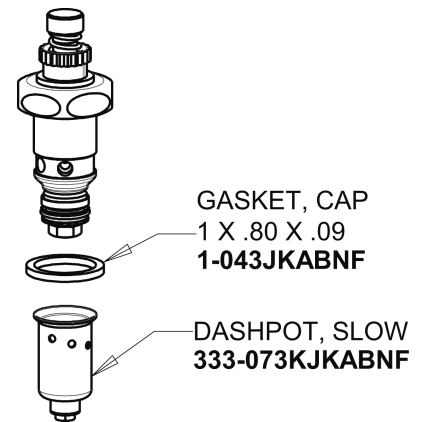

Repair Parts

333-336PSHABCP

Single Supply Metering Sink Faucet

CHICAGO FAUCETS®

Geberit Group

Base Parts:

2-13/16" Push-Tilt Handle
336-404KJKCP

2.2 GPM (8.3 L/min) Softflo Aerator
E12JKABCP

NAIAD Metering Cartridge
335-XJKABNF

For Technical Assistance:

Phone: 800-TEC-TRUE (832-8783)

Email: techsupport.us@chicagofaucets.com

2100 South Clearwater Drive

Des Plaines, IL 60018

Phone: 847-803-5000

chicagofaucets.com