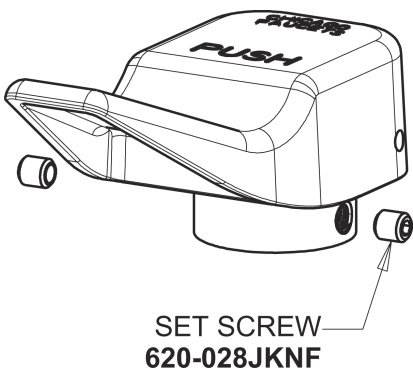

Repair Parts

333-336PSHABCP

Single Supply Metering Sink Faucet

CHICAGO FAUCETS®

Geberit Group

Base Parts:

2-13/16" Push-Tilt Handle
336-404KJKCP

2.2 GPM (8.3 L/min) Softflo Aerator
E12JKABCP