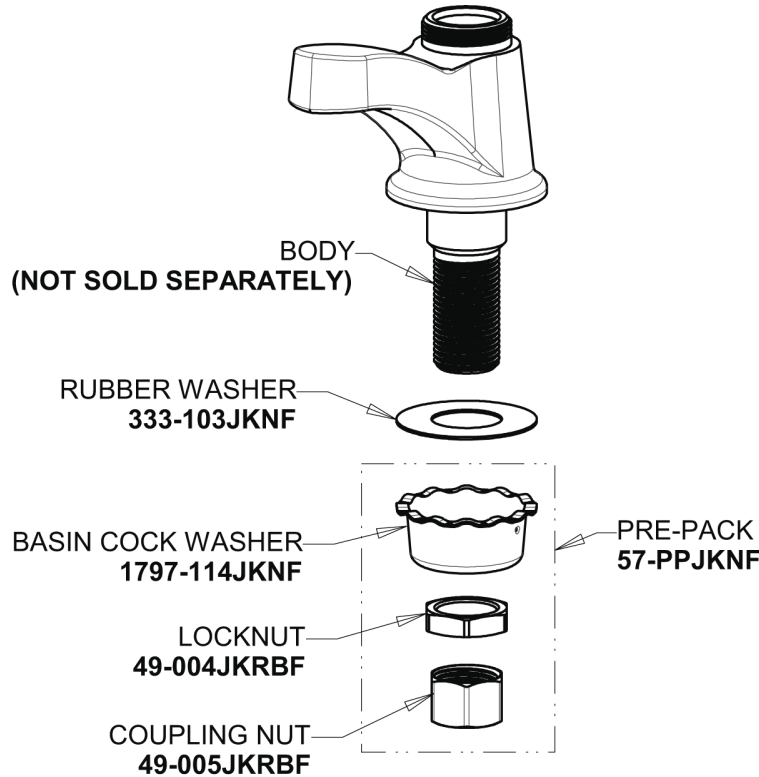

Repair Parts

333-336PSHABCP

Single Supply Metering Sink Faucet

CHICAGO FAUCETS®

Geberit Group

Base Parts:

2-13/16" Push-Tilt Handle
336-404KJKCP

2.2 GPM (8.3 L/min) Softflo Aerator
E12JKABCP

NAIAD Metering Cartridge
335-XJKABNF

For Technical Assistance:

Phone: 800-TEC-TRUE (832-8783)

Email: techsupport.us@chicagofaucets.com

2100 South Clearwater Drive

Des Plaines, IL 60018

Phone: 847-803-5000

chicagofaucets.com