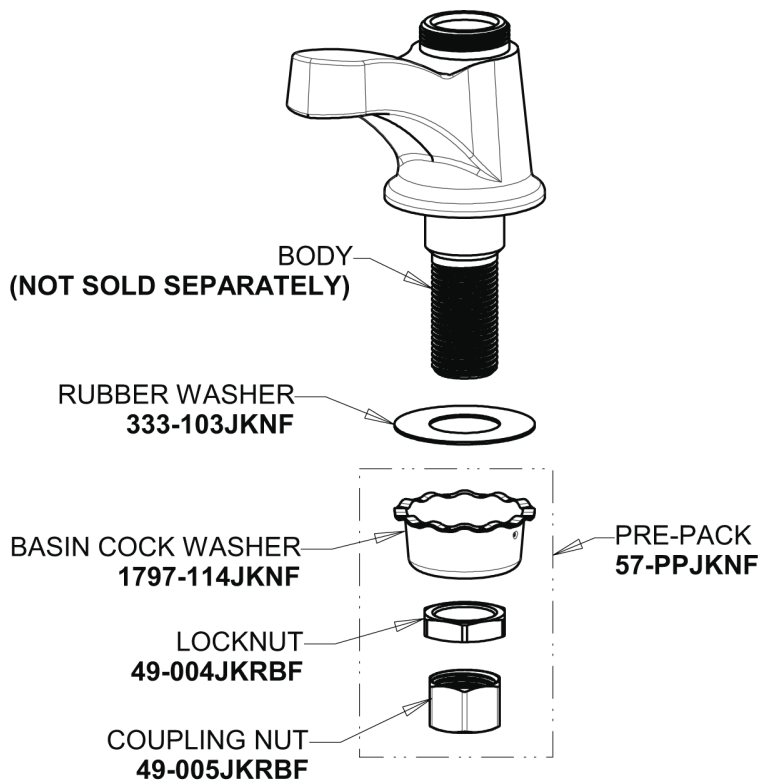

Repair Parts

333-336HOTABCP

Single Supply Metering Sink Faucet

**CHICAGO
FAUCETS** 

a Geberit company

Base Parts:

2-13/16" Push-Tilt Handle, "H" Index
336-403JKJCP

SET SCREW
620-028JKNF

2.2 GPM (8.3 L/min) Softflo Aerator
E12JKABCP

NAIAD Metering Cartridge
335-XJKABNF

GASKET, CAP
1 X .80 X .09
1-043JKABNF

DASHPOT, SLOW
333-073KJKABNF

For Technical Assistance:

Phone: 800-TEC-TRUE (832-8783)