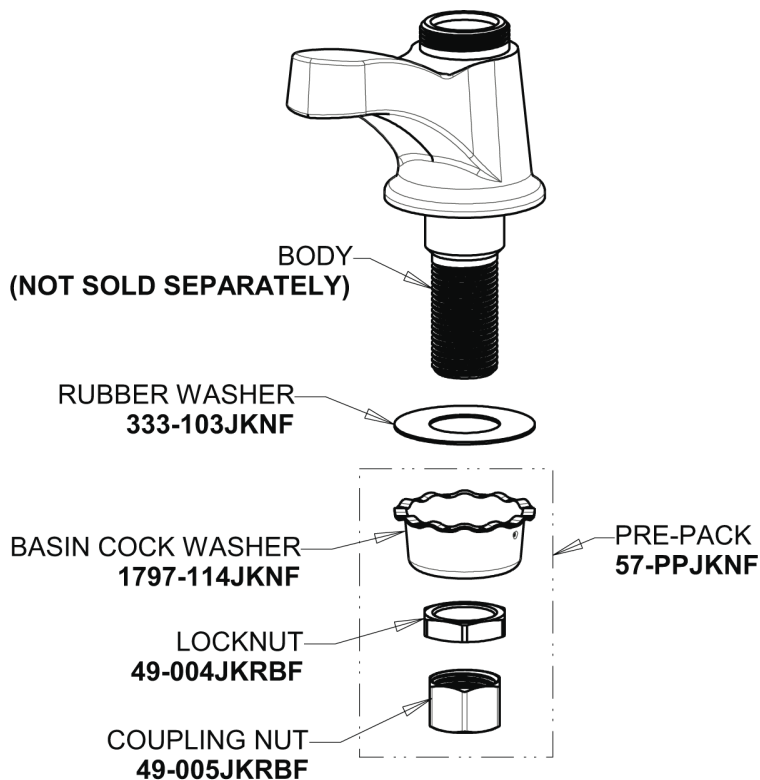

Repair Parts

333-336COLDABCP

Single Supply Metering Sink Faucet

**CHICAGO
FAUCETS**

a Geberit company

Base Parts:

2-13/16" Push-Tilt Handle, "C" Index
336-402KJKCP

SET SCREW
620-028JKNF

2.2 GPM (8.3 L/min) Softflo Aerator
E12JKABCP

NAIAD Metering Cartridge
335-XJKABNF

GASKET, CAP
1 X .80 X .09
1-043JKABNF

DASHPOT, SLOW
333-073KJKABNF

For Technical Assistance:

Phone: 800-TEC-TRUE (832-8783)