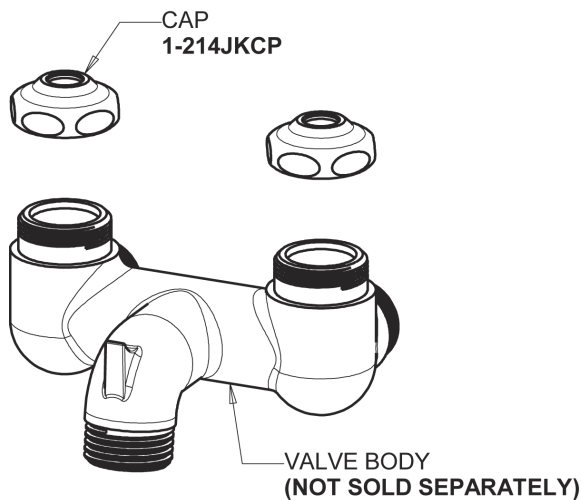

# Repair Parts

305-XKCRCF

Hot and Cold Water Sink Faucet

**CHICAGO  
FAUCETS**

a Geberit company

## Base Parts:

## 2-3/8" Lever Handle 369-PRJKCP

## Ceramic 1/4-Turn Cartridge with Check Valve (pair) 1-099XKCJKABNF (right) 1-100XKCJKABNF (left)