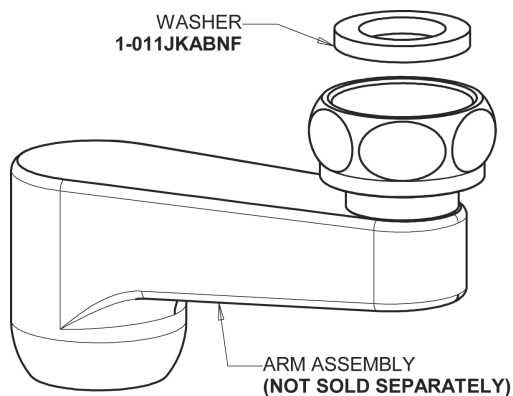

2-1/2" Offset Inlet Supply Arm HJKABRCF