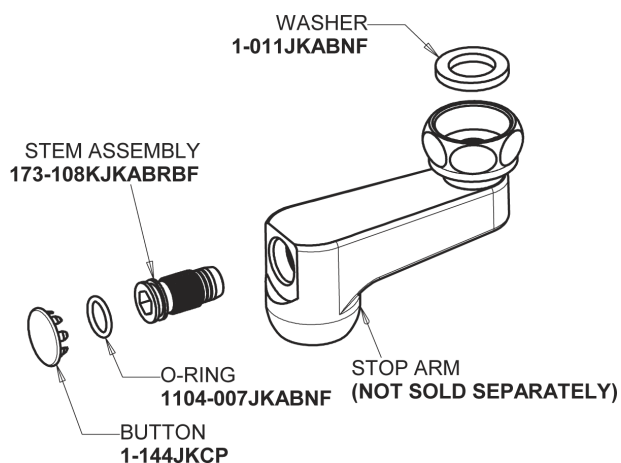

2-1/2" Offset Supply Arm with Integral Shut-off RJKABCP