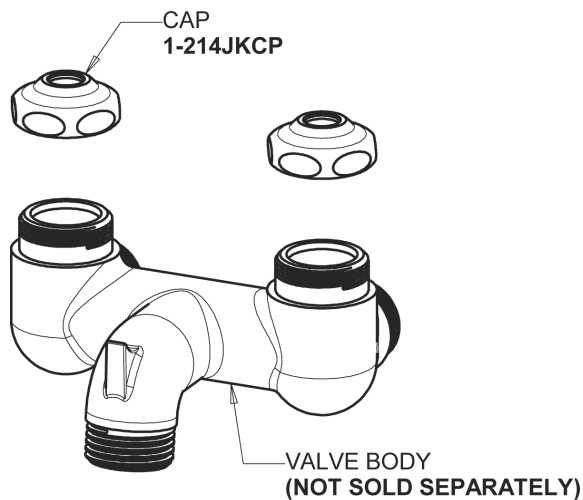

# Repair Parts

305-RXKCCP

Hot and Cold Water Sink Faucet

## Base Parts:

## 2-3/8" Lever Handle 369-PRJKCP

## Ceramic 1/4-Turn Cartridge with Check Valve (pair) 1-099XKCJKABNF (right) 1-100XKCJKABNF (left)