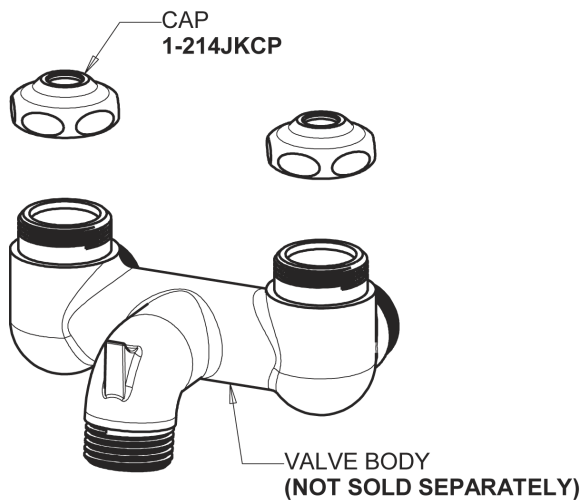

Repair Parts

305-LEAXKC

Hot and Cold Water Sink Faucet

CHICAGO FAUCETS®

Geberit Group

Base Parts:

2-3/8" Lever Handle 369-PRJKCP

Wall Flange 1-055JKCP

Ceramic 1/4-Turn Cartridge with Check Valve (pair) 1-099XKCJKABNF (right) 1-100XKCJKABNF (left)

For Technical Assistance:

Phone: 800-TEC-TRUE (832-8783)

Email: techsupport.us@chicagofaucets.com

2100 South Clearwater Drive