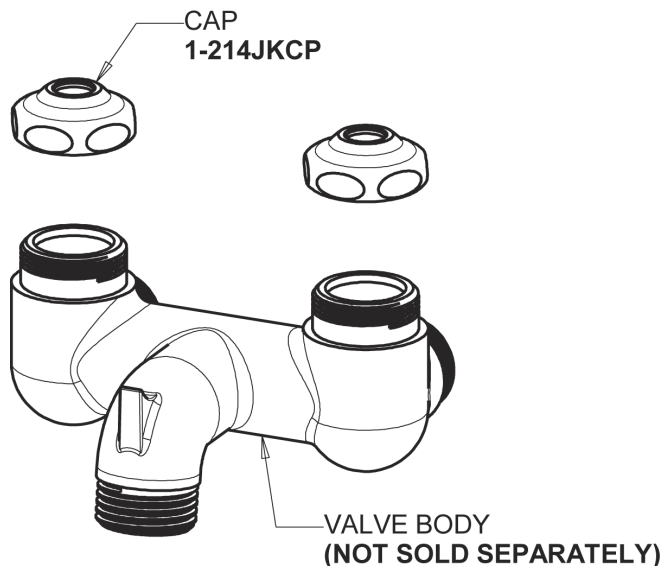

Repair Parts

305-LEARCF

Hot and Cold Water Sink Faucet

CHICAGO FAUCETS®

Geberit Group

Base Parts:

2-3/8" Lever Handle
369-PRJKCP

Wall Flange
1-055JKCP