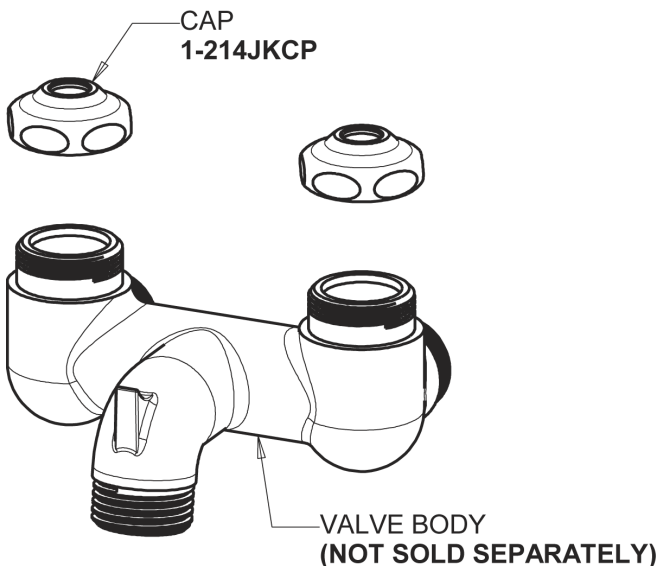

Repair Parts

305-LEA

Hot and Cold Water Sink Faucet

CHICAGO FAUCETS®

Geberit Group

Base Parts:

2-3/8" Lever Handle
369-PRJKCP

Wall Flange
1-055JKCP