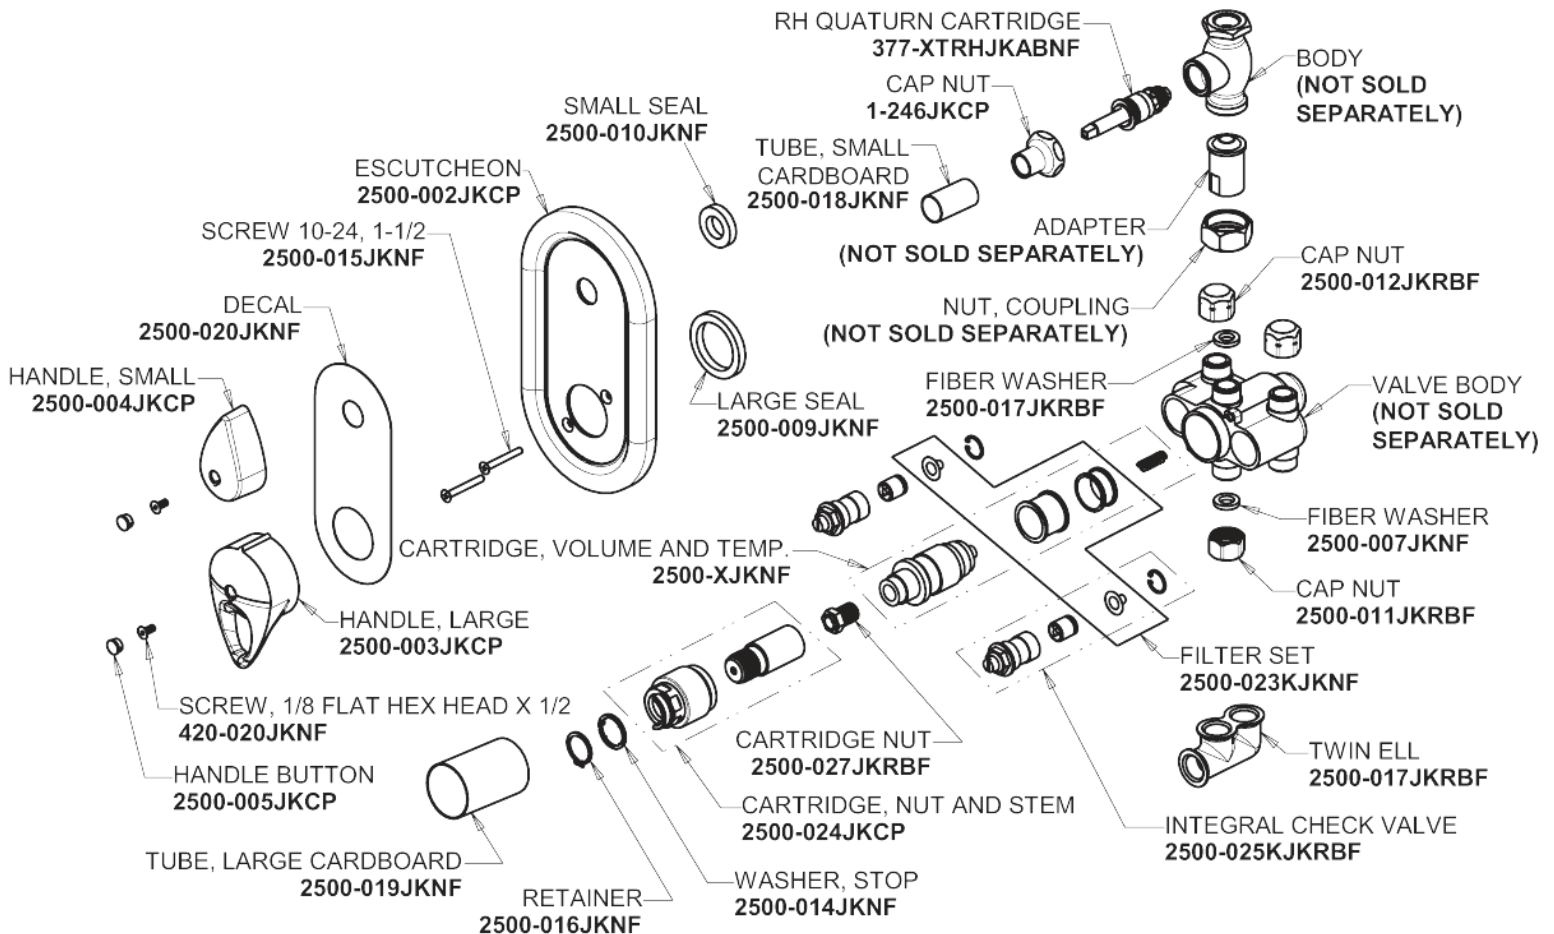

Repair Parts

2500-VOCCP

TempShield Thermostatic Pressure Balancing Shower Valve With Trim

**CHICAGO
FAUCETS**

a Geberit company

TempShield Thermostatic Pressure Balancing Shower Valve With Trim
2500-VOCCP

For Technical Assistance: