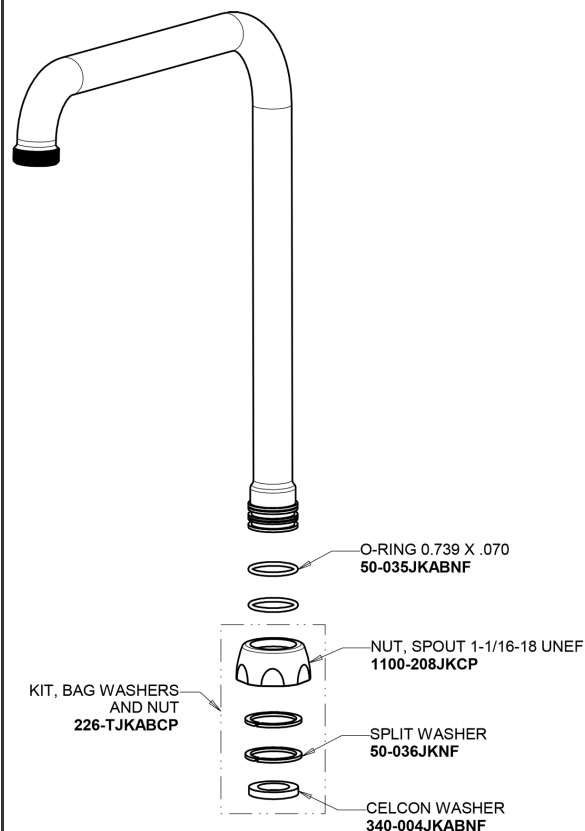

Repair Parts

201-AHA8XKABCP

Concealed Hot and Cold Water Sink Faucet

CHICAGO FAUCETS®

Geberit Group

Base for 201 and 786 Models

Base Parts:

8" Rigid / Swing High Arch Spout HA8AJKABCP

201-AHA8XKABCP

Concealed Hot and Cold Water Sink Faucet

CHICAGO FAUCETS®

Geberit Group

2-3/8" Lever Handle
369-PRJKCP

2.2 GPM (8.3 L/min) Aerator
E3JKABCP

Ceramic 1/4-Turn Cartridge (pair)
377-XKRHJKABNF (right)
377-XKLHJKABNF (left)