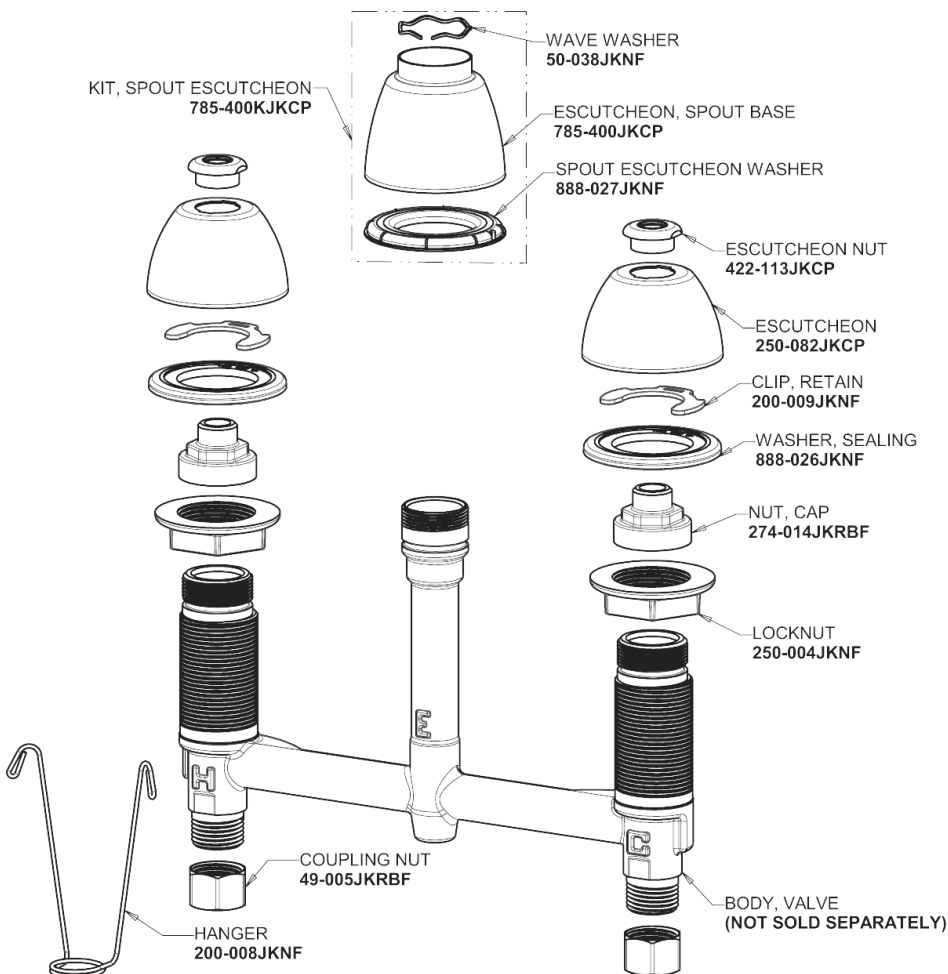

Repair Parts

201-AHA8XKABCP

Concealed Hot and Cold Water Sink Faucet

CHICAGO FAUCETS®

Geberit Group

Base for 201 and 786 Models

Base Parts:

8" Rigid / Swing High Arch Spout HA8AJKABCP

201-AHA8XKABCP

Concealed Hot and Cold Water Sink Faucet

CHICAGO FAUCETS®

Geberit Group

2-3/8" Lever Handle
369-PRJKCP

2.2 GPM (8.3 L/min) Aerator
E3JKABCP

Ceramic 1/4-Turn Cartridge (pair)
377-XKRHJKABNF (right)
377-XKLHJKABNF (left)