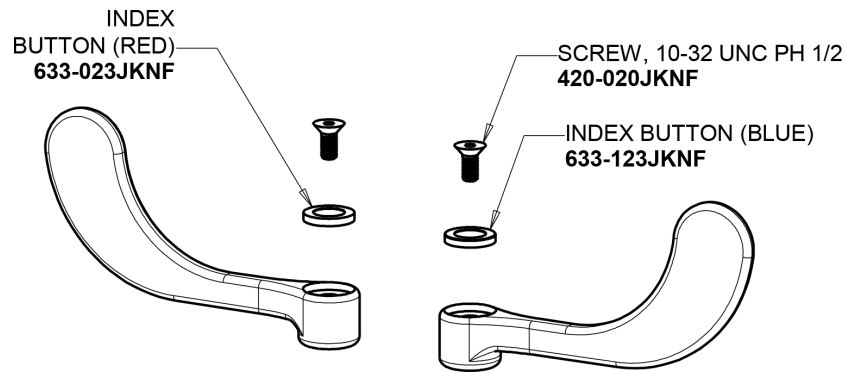

Repair Parts

201-AHA8AE35-317AB

Concealed Hot and Cold Water Sink Faucet

CHICAGO FAUCETS®

Geberit Group

Base for 201 and 786 Models

Base Parts:

8" Rigid / Swing High Arch Spout
HA8AJKABCP

201-AHA8AE35-317AB

Concealed Hot and Cold Water Sink Faucet

CHICAGO FAUCETS®

Geberit Group

4" Wristblade Handle
317-PRJKCP

1.5 GPM (5.7 L/min) Aerator
E35JKABCP

Quatern Compression Cartridge (pair)
377-XTRHJKABNF (right)
377-XTLHJKABNF (left)