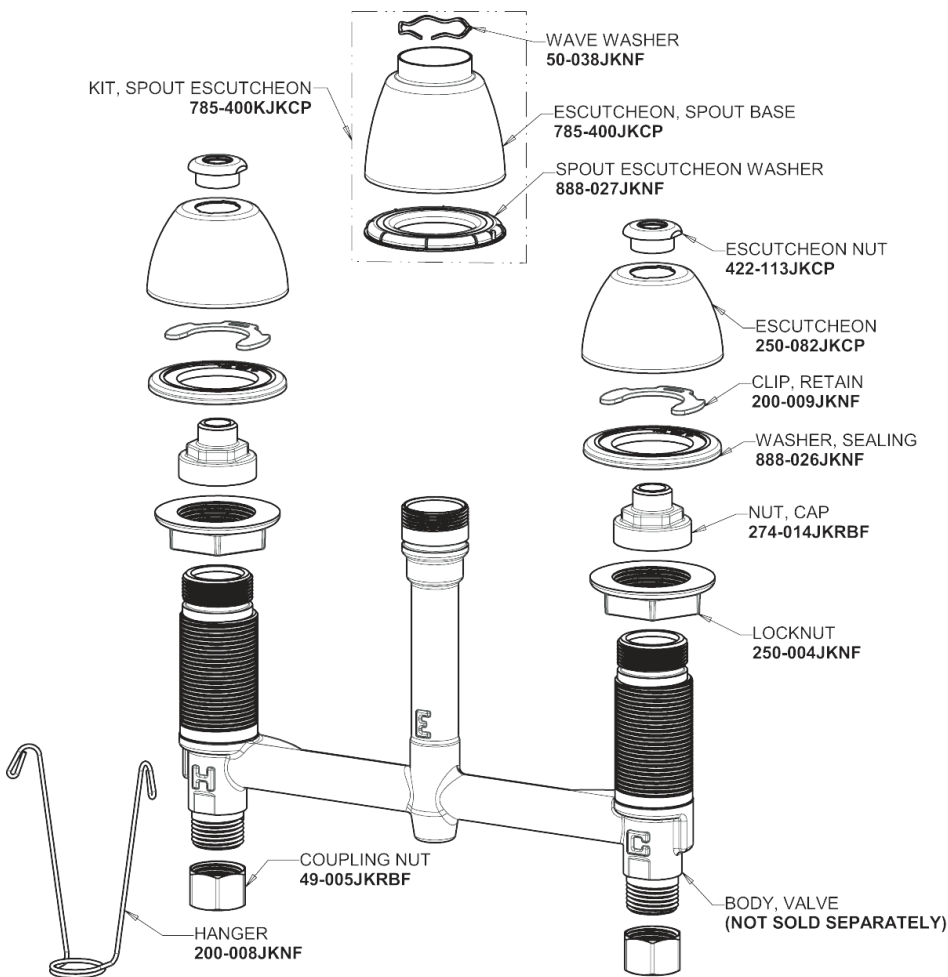

Repair Parts

201-AHA8AE35-317AB

Concealed Hot and Cold Water Sink Faucet

CHICAGO FAUCETS®

Geberit Group

Base for 201 and 786 Models

Base Parts:

8" Rigid / Swing High Arch Spout
HA8AJKABCP

201-AHA8AE35-317AB

Concealed Hot and Cold Water Sink Faucet

CHICAGO FAUCETS®

Geberit Group

4" Wristblade Handle
317-PRJKCP

1.5 GPM (5.7 L/min) Aerator
E35JKABCP

Quatern Compression Cartridge (pair)
377-XTRHJKABNF (right)
377-XTLHJKABNF (left)