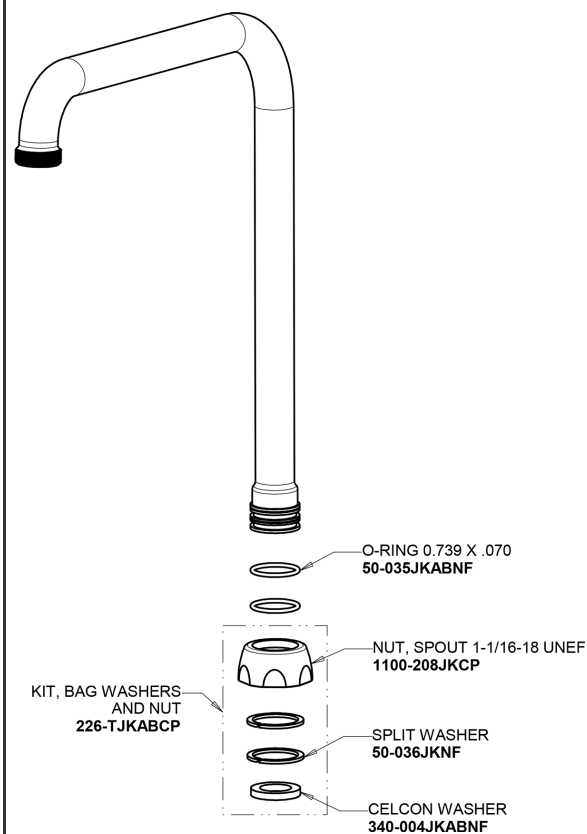

Repair Parts

201-AHA8AE35-317AB

Concealed Hot and Cold Water Sink Faucet

CHICAGO FAUCETS®

Geberit Group

Base for 201 and 786 Models

Base Parts:

8" Rigid / Swing High Arch Spout
HA8AJKABCP

201-AHA8AE35-317AB

Concealed Hot and Cold Water Sink Faucet

CHICAGO FAUCETS®

Geberit Group

4" Wristblade Handle
317-PRJKCP

1.5 GPM (5.7 L/min) Aerator
E35JKABCP

Quatern Compression Cartridge (pair)
377-XTRHJKABNF (right)
377-XTLHJKABNF (left)