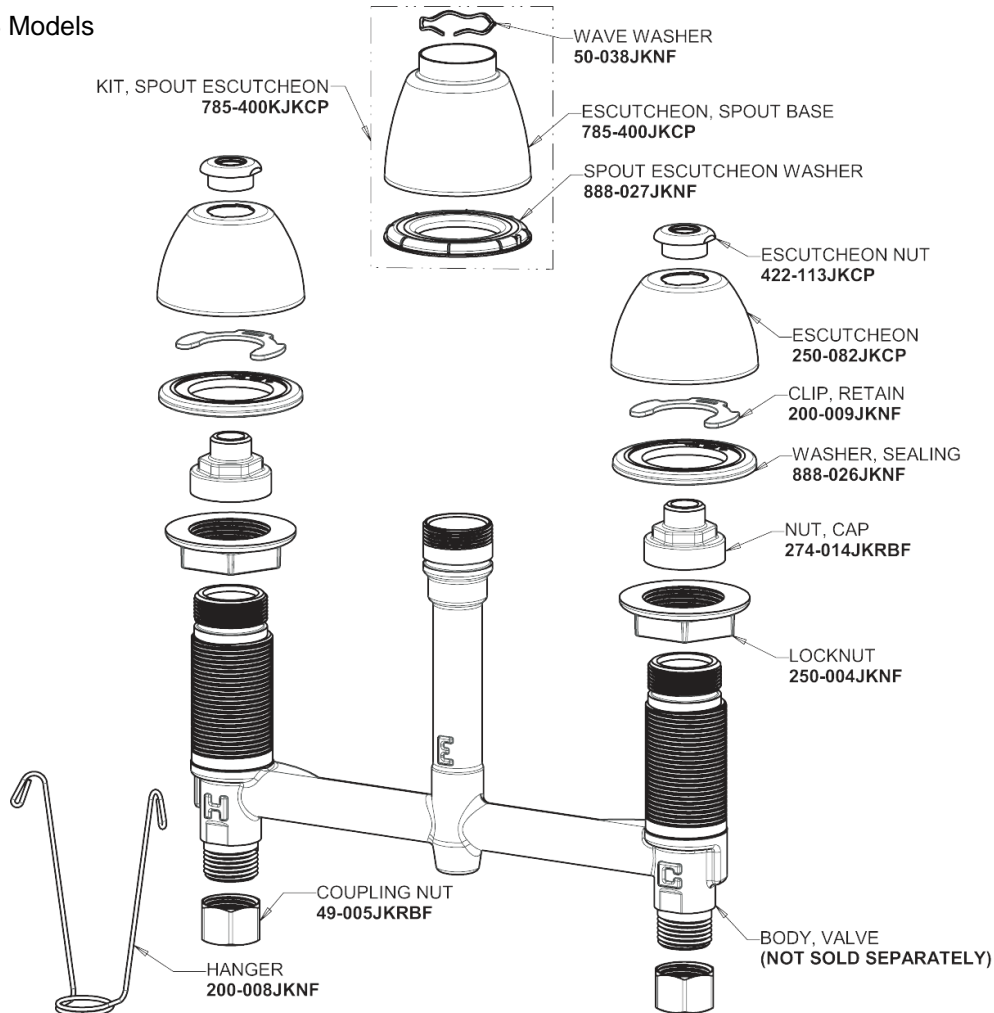

# Repair Parts

201-AGN2BVBE7-317

Concealed Hot and Cold Water Sink Faucet

**CHICAGO  
FAUCETS**

a Geberit company

Base for 201 and 786 Models

## Base Parts:

Quatern Compression Cartridge (pair)

377-XTRHJKABNF (right)

377-XTLHJKABNF (left)

4" Wristblade Handle

317-PRJKCP