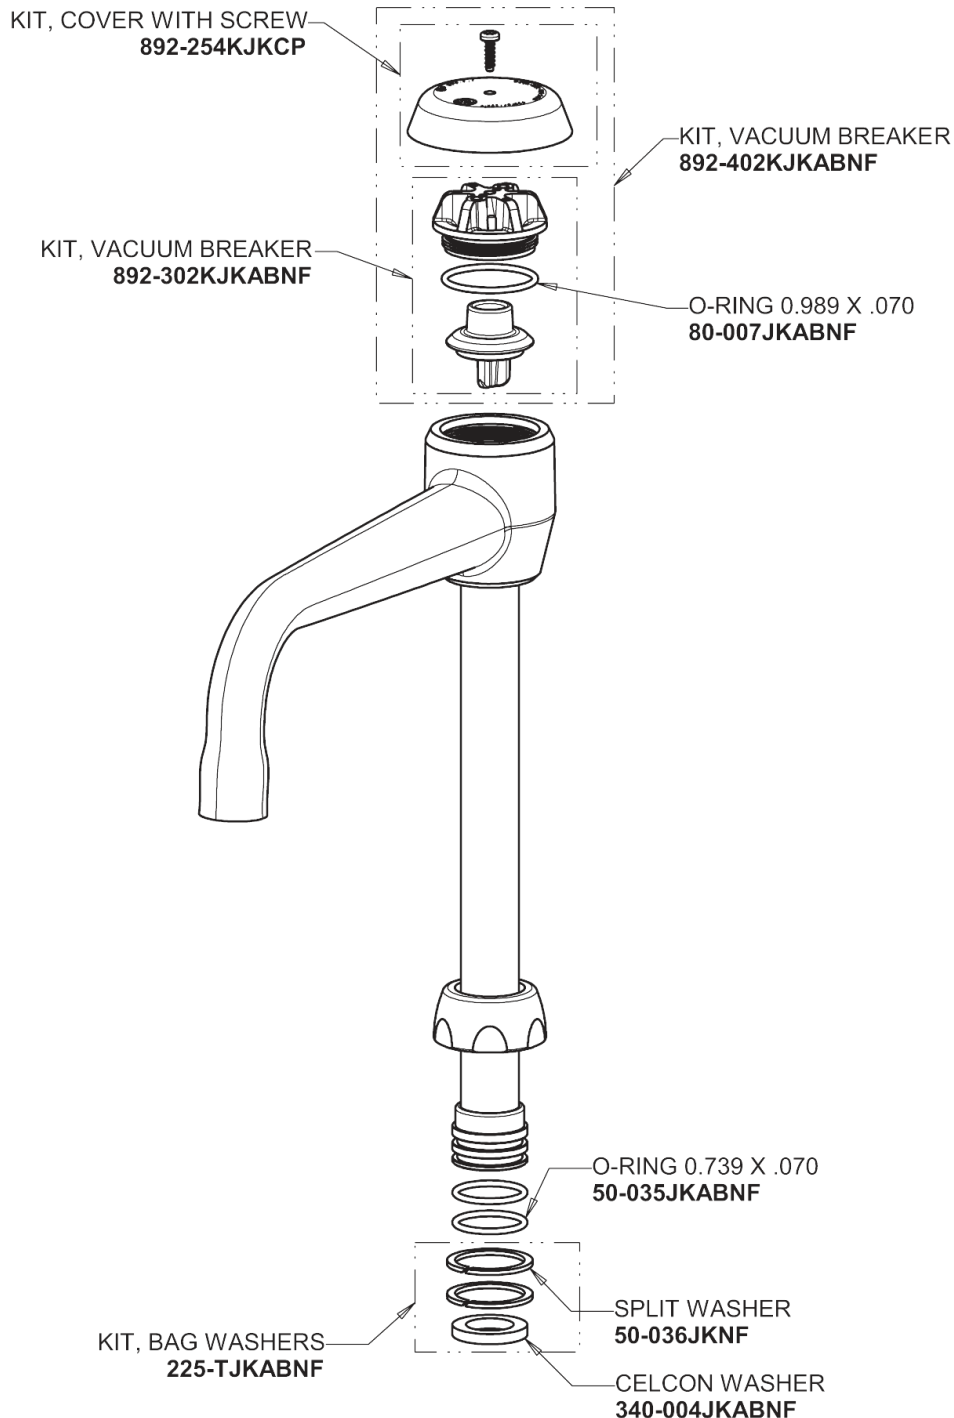

# Repair Parts

201-AGN2BVBE7-317

Concealed Hot and Cold Water Sink Faucet

**CHICAGO  
FAUCETS**

a Geberit company

## 6" Vacuum Breaker Swing Spout GN2BVBJKABCP