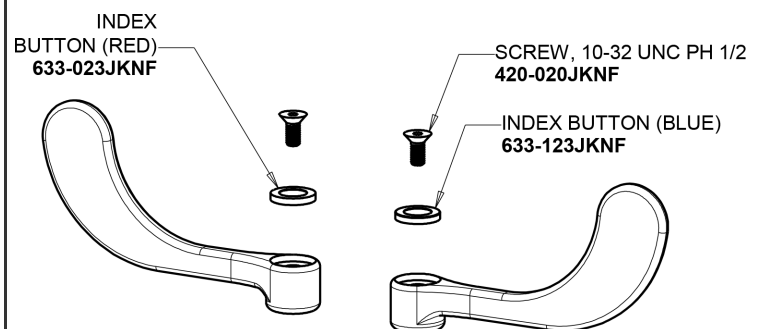

## Base Parts:

Quatern Compression Cartridge (pair)

377-XTRHJKABNF (right)

377-XTLHJKABNF (left)

4" Wristblade Handle

317-PRJKCP