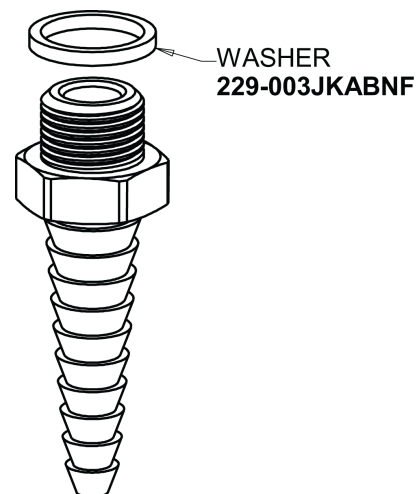

For Technical Assistance:

Phone: 800-TEC-TRUE (832-8783)

Email: techsupport.us@chicagofaucets.com

2100 South Clearwater Drive

Des Plaines, IL 60018

Phone: 847-803-5000

chicagofaucets.com