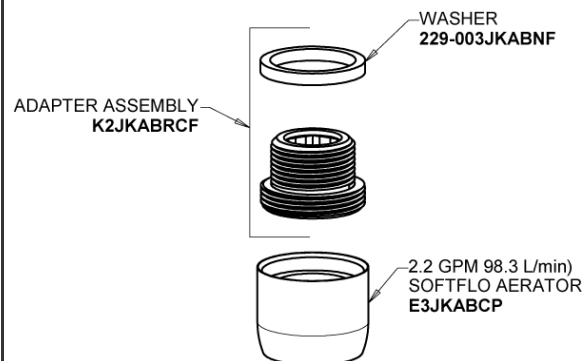

Des Plaines, IL 60018

Phone: 847-803-5000

chicago faucets.com

Repair Parts

201-AG8BVBE3M317AB

Concealed Hot and Cold Water Sink Faucet

CHICAGO FAUCETS®

Geberit Group

8" Vacuum Breaker Swing Spout GN8BVBJKABCP

Softflo Aerator with Adapter E3-2JKABCP

For Technical Assistance:

Phone: 800-TEC-TRUE (832-8783)

Email: techsupport.us@chicagofaucets.com

2100 South Clearwater Drive