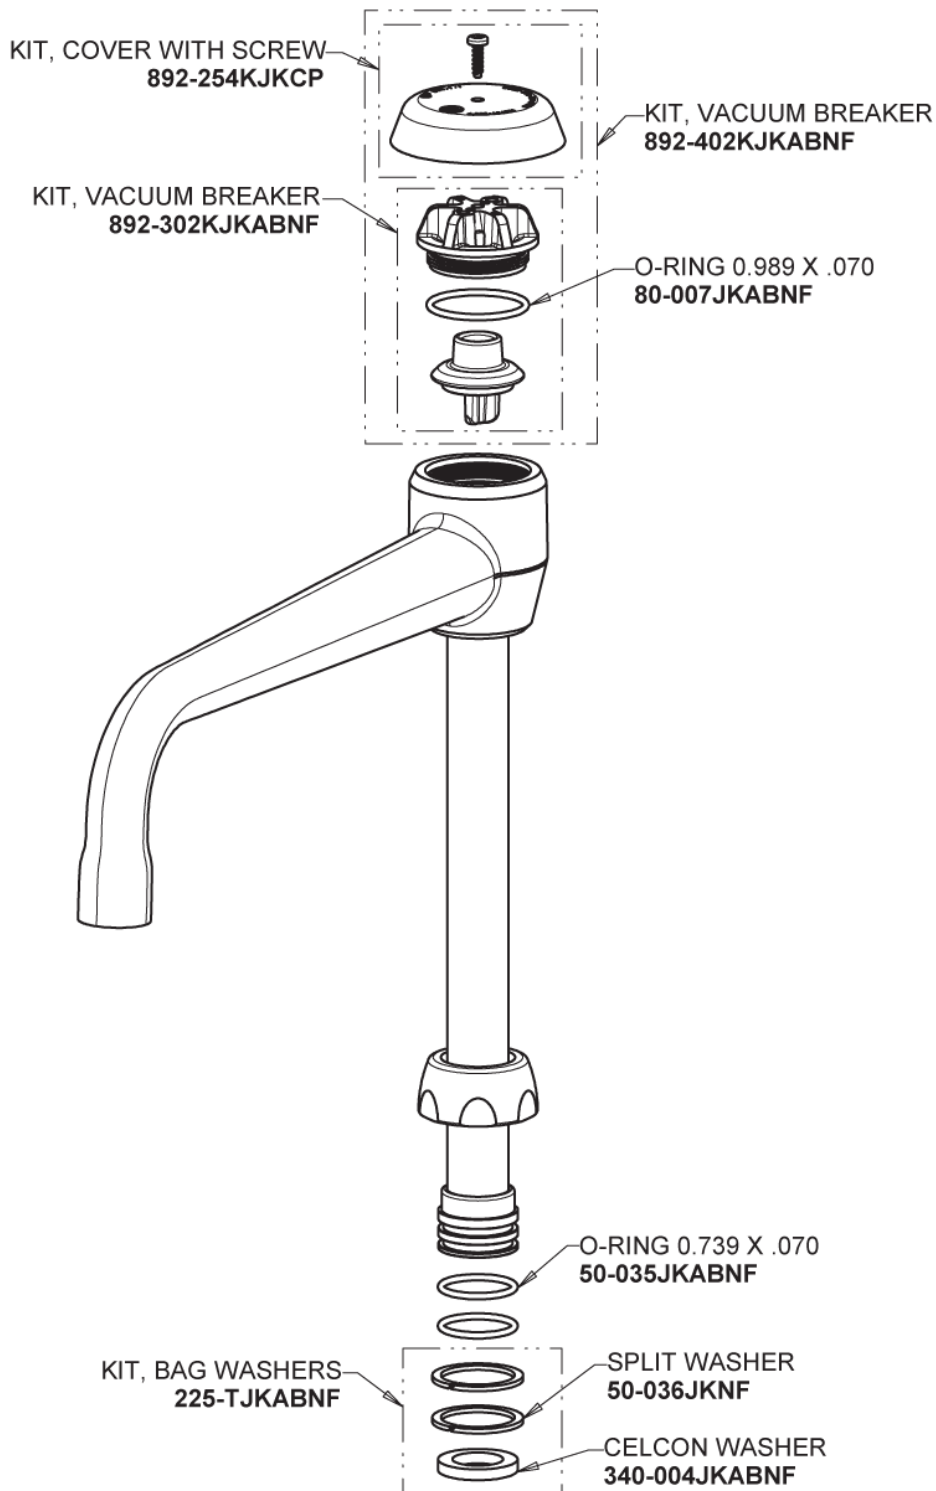

Repair Parts

201-AG8BVBE3M317AB

Concealed Hot and Cold Water Sink Faucet

CHICAGO FAUCETS®

Geberit Group

Base for 201 and 786 Models

Base Parts:

Quatern Compression Cartridge (pair)

Des Plaines, IL 60018

Phone: 847-803-5000

chicago faucets.com

Repair Parts

201-AG8BVBE3M317AB

Concealed Hot and Cold Water Sink Faucet

CHICAGO FAUCETS®

Geberit Group

8" Vacuum Breaker Swing Spout GN8BVBJKABCP

Softflo Aerator with Adapter E3-2JKABCP

For Technical Assistance:

Phone: 800-TEC-TRUE (832-8783)

Email: techsupport.us@chicagofaucets.com

2100 South Clearwater Drive