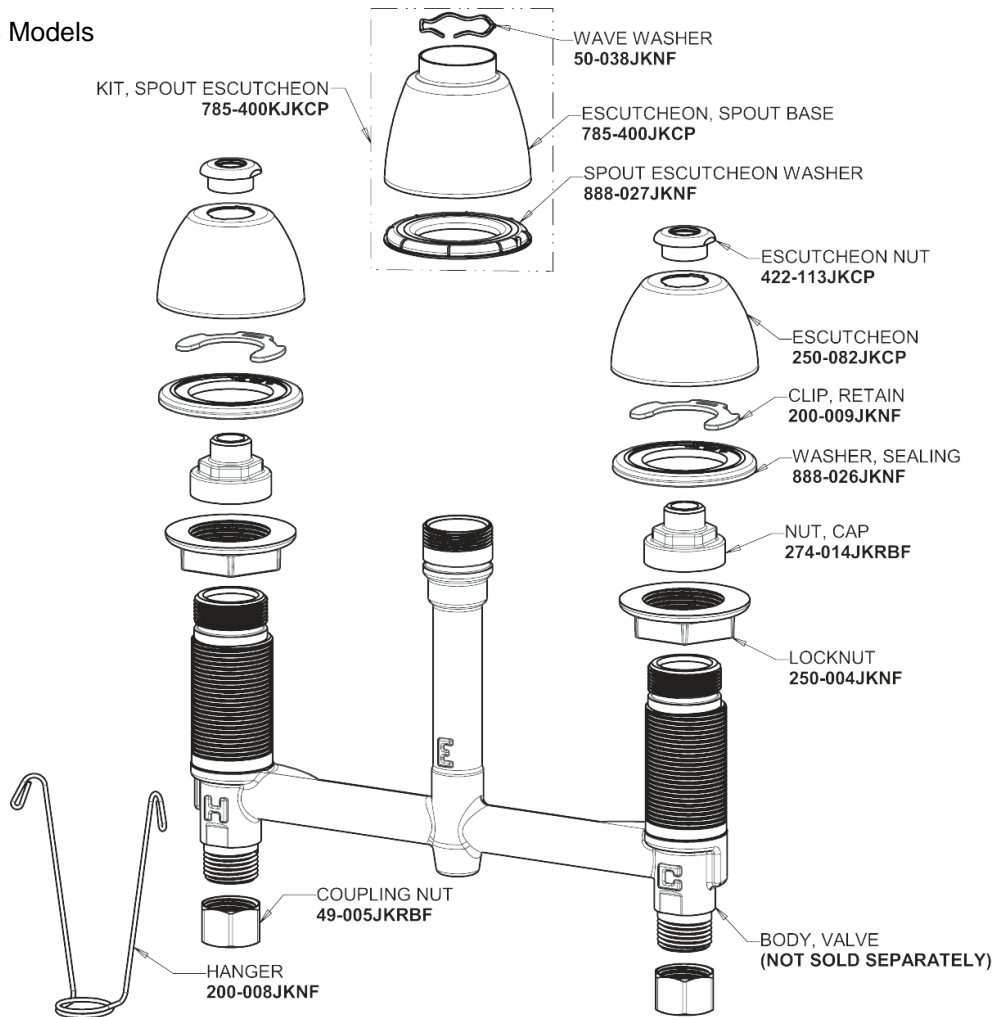

Repair Parts

201-AG8BVBE3M317AB

Concealed Hot and Cold Water Sink Faucet

CHICAGO FAUCETS®

Geberit Group

Base for 201 and 786 Models

Base Parts:

Quatern Compression Cartridge (pair)

8" Vacuum Breaker Swing Spout GN8BVBJKABCP

Softflo Aerator with Adapter E3-2JKABCP

For Technical Assistance:

Phone: 800-TEC-TRUE (832-8783)

Email: techsupport.us@chicagofaucets.com

2100 South Clearwater Drive