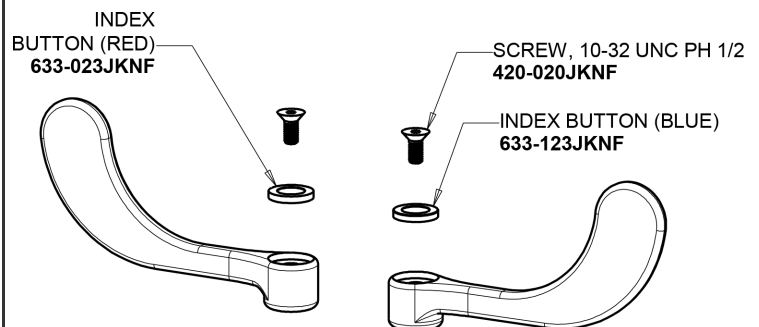

Repair Parts

201-AG8BVBE3M317AB

Concealed Hot and Cold Water Sink Faucet

CHICAGO FAUCETS®

Geberit Group

Base for 201 and 786 Models

Base Parts:

Quatern Compression Cartridge (pair)

377-XTRHJKABNF (right)

377-XTLHJKABNF (left)

4" Wristblade Handle

317-PRJKCP

For Technical Assistance:

Phone: 800-TEC-TRUE (832-8783)

Email: techsupport.us@chicago faucets.com

2100 South Clearwater Drive