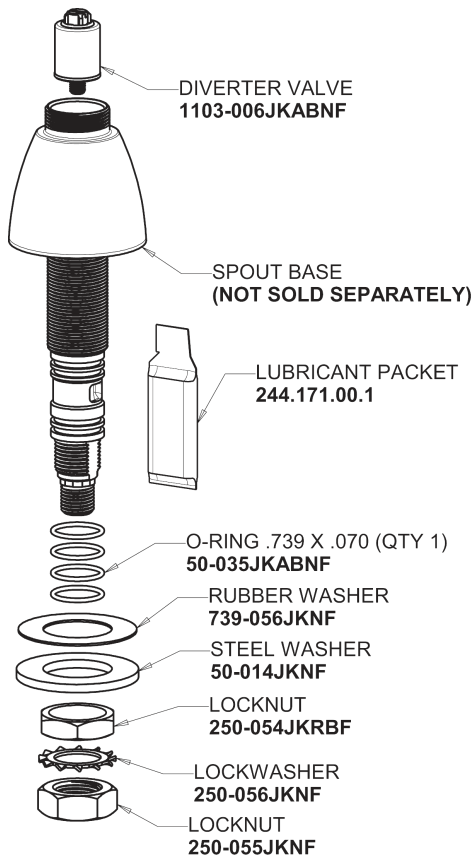

# Repair Parts

200-GN8AE3-317XKAB

Concealed Hot and Cold Water Sink Faucet with Side Spray

# CHICAGO FAUCETS®

Geberit Group

785-502KJKCP

2.2 GPM (8.3 L/min) Aerator  
E3JKABCP

4" Wristblade Handle  
317-PRJKCP

Ceramic 1/4-Turn Cartridge (pair)  
377-XKRHJKABNF (right)  
377-XKLHJKABNF (left)