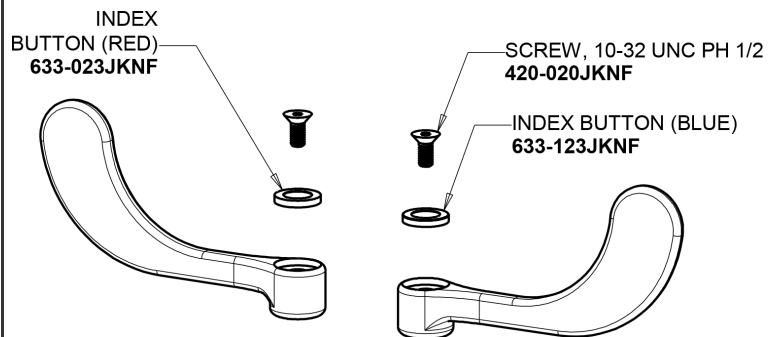

# CHICAGO FAUCETS®

Geberit Group

785-502KJKCP

2.2 GPM (8.3 L/min) Aerator  
E3JKABCP

4" Wristblade Handle  
317-PRJKCP

Ceramic 1/4-Turn Cartridge (pair)  
377-XKRHJKABNF (right)  
377-XKLHJKABNF (left)