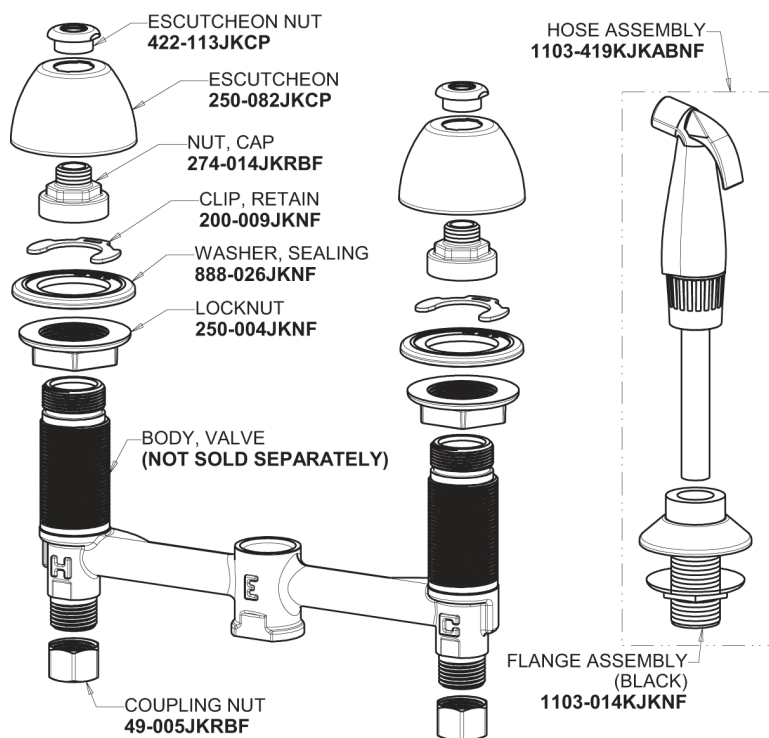

# Repair Parts

200-GN8AE3-317XKAB

Concealed Hot and Cold Water Sink Faucet with Side Spray

## Base Parts: