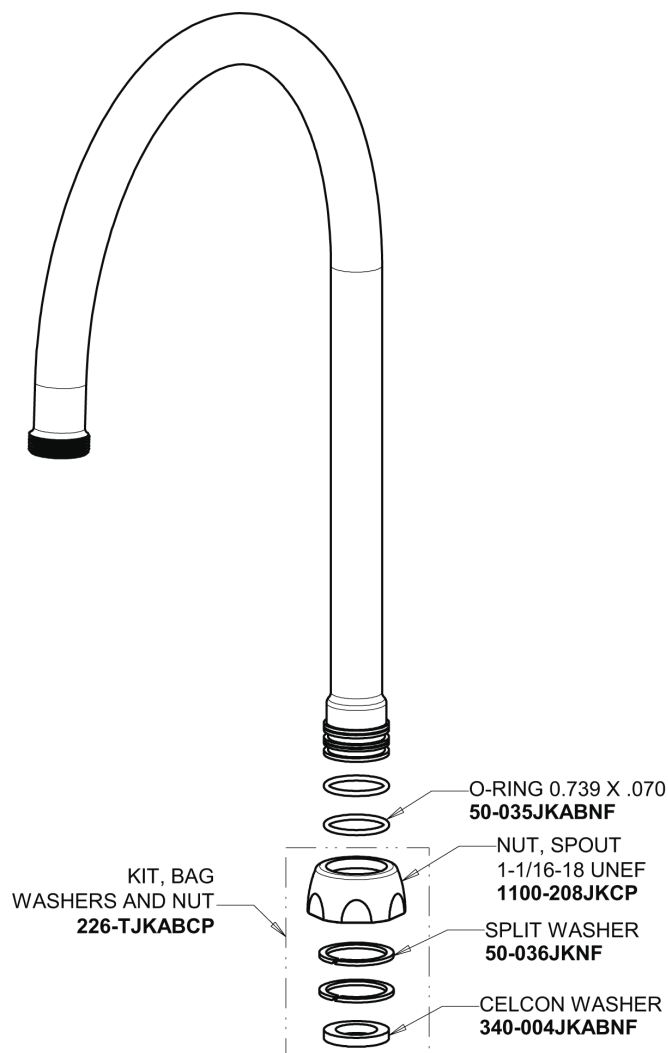

# Repair Parts

200-GN8AE3-317XKAB

Concealed Hot and Cold Water Sink Faucet with Side Spray

## Base Parts:

## 8" Rigid / Swing Gooseneck Spout GN8AJKABCP