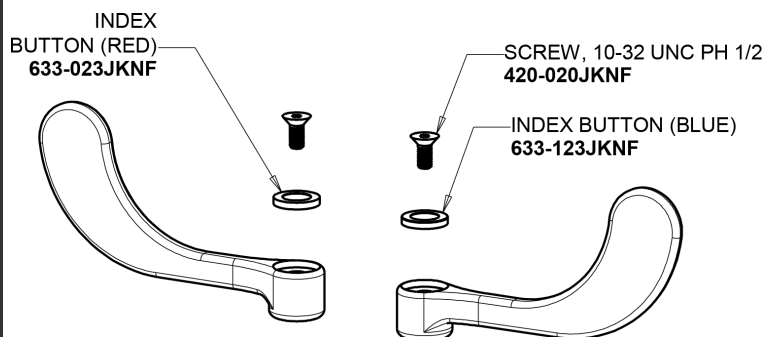

# Repair Parts

200-G8AE35-317XKAB

Concealed Hot and Cold Water Sink Faucet with Side Spray

**CHICAGO  
FAUCETS**

a Geberit company

785-502KJKCP

1.5 GPM (5.7 L/min) Aerator  
E35JKABCP

4" Wristblade Handle  
317-PRJKCP