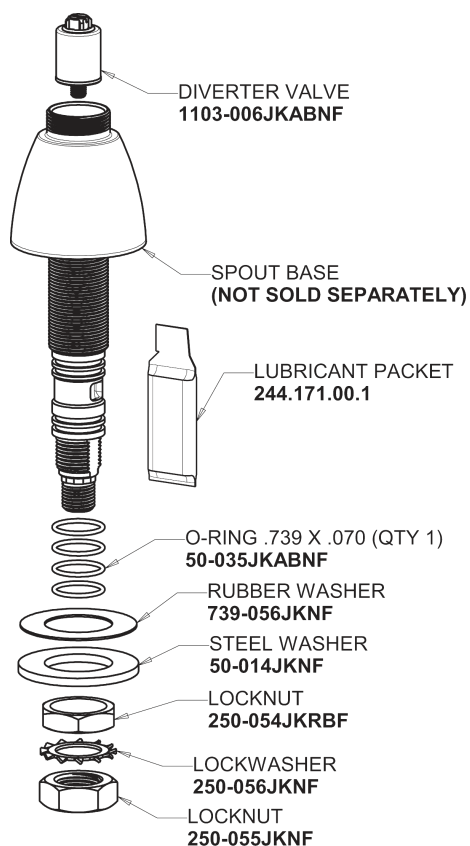

# Repair Parts

200-G8AE35-317XKAB

Concealed Hot and Cold Water Sink Faucet with Side Spray

**CHICAGO  
FAUCETS**

a Geberit company

785-502KJKCP

1.5 GPM (5.7 L/min) Aerator  
E35JKABCP

4" Wristblade Handle  
317-PRJKCP

Ceramic 1/4-Turn Cartridge (pair)  
377-XKRHJKABNF (right)  
377-XKLHJKABNF (left)