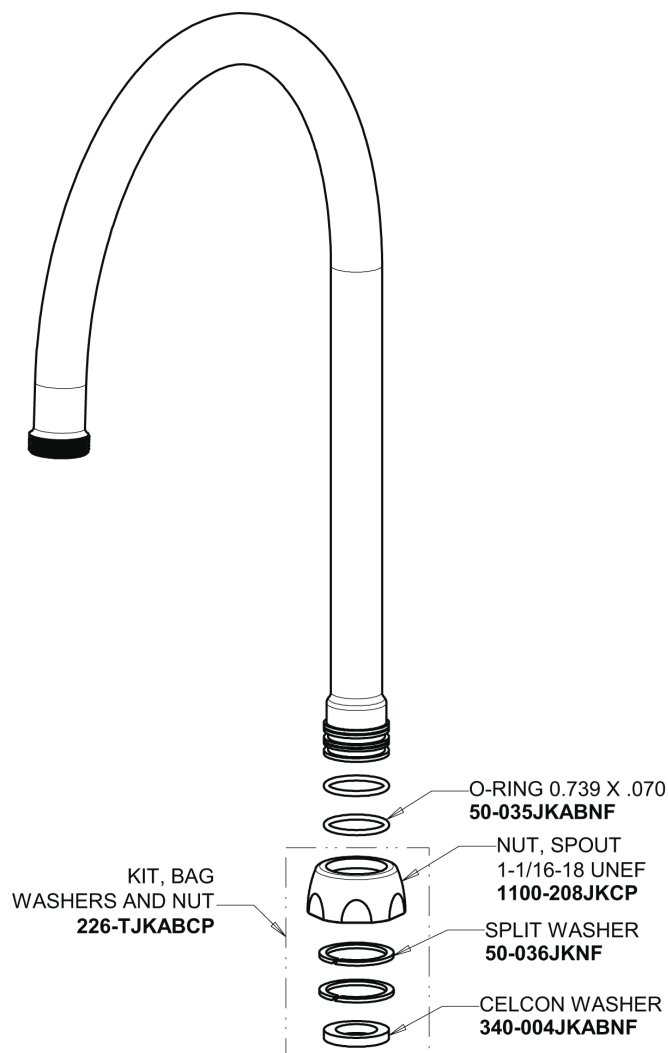

# Repair Parts

200-G8AE35-317XKAB

Concealed Hot and Cold Water Sink Faucet with Side Spray

**CHICAGO  
FAUCETS**

a Geberit company

## Base Parts:

## 8" Rigid / Swing Gooseneck Spout GN8AJKABCP

Ceramic 1/4-Turn Cartridge (pair)  
377-XKRHJKABNF (right)  
377-XKLHJKABNF (left)