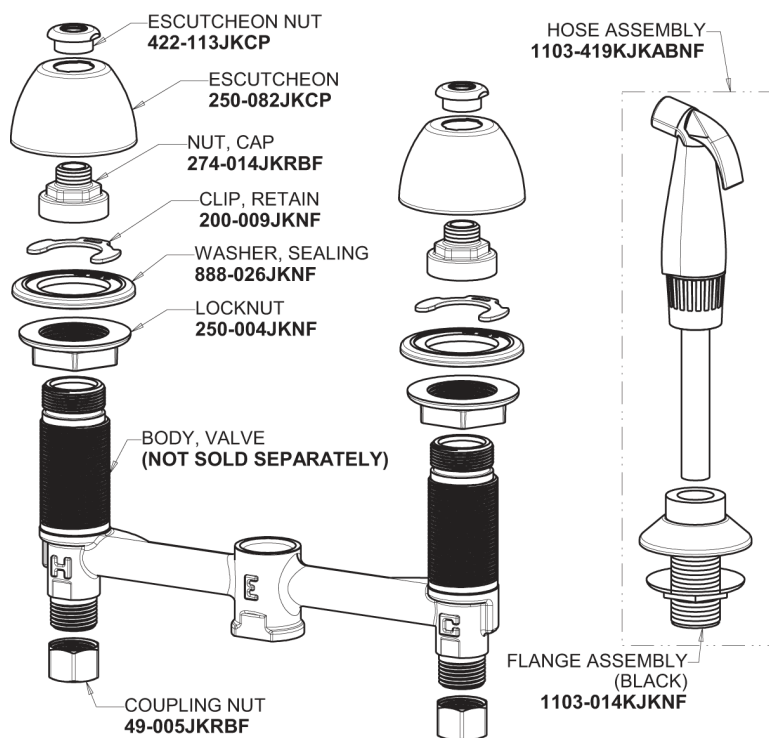

# Repair Parts

200-G8AE35-317XKAB

Concealed Hot and Cold Water Sink Faucet with Side Spray

**CHICAGO  
FAUCETS**

a Geberit company

## Base Parts:

## 8" Rigid / Swing Gooseneck Spout GN8AJKABCP

# Repair Parts

200-G8AE35-317XKAB

Concealed Hot and Cold Water Sink Faucet with Side Spray

**CHICAGO  
FAUCETS**

a Geberit company

785-502KJKCP

1.5 GPM (5.7 L/min) Aerator  
E35JKABCP

4" Wristblade Handle  
317-PRJKCP