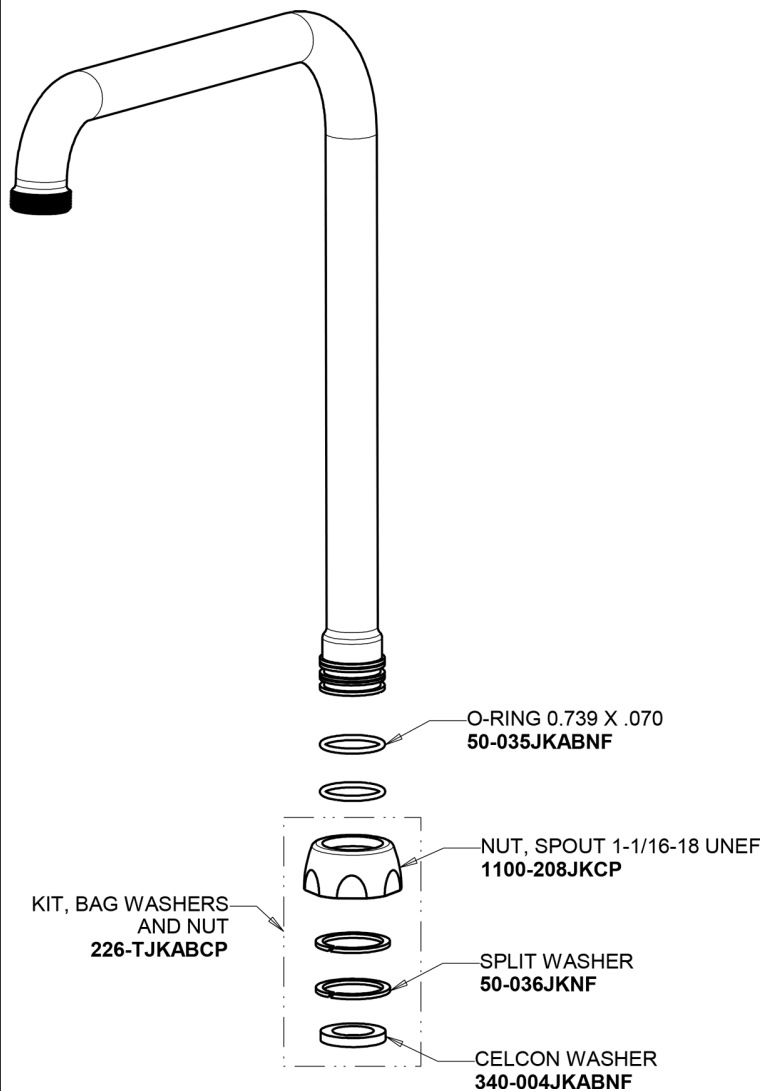

# Repair Parts

200-AHA8E35-317AB

Concealed Hot and Cold Water Sink Faucet with Side Spray

## Base Parts:

## 8" Rigid / Swing High Arch Spout HA8AJKABCP