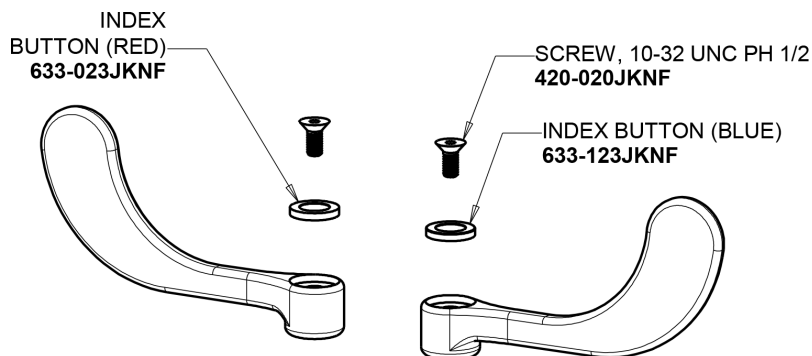

# Repair Parts

200-AHA8E35-317AB

Concealed Hot and Cold Water Sink Faucet with Side Spray

# CHICAGO FAUCETS®

Geberit Group

785-502KJKCP

4" Wristblade Handle  
317-PRJKCP

1.5 GPM (5.7 L/min) Aerator  
E35JKABCP

Quartern Compression Cartridge (pair)  
377-XTRHJKABNF (right)  
377-XTLHJKABNF (left)