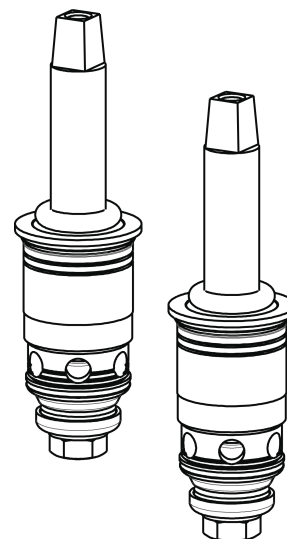

## Base Parts:

## 8" Rigid / Swing High Arch Spout HA8AJKABCP

# Repair Parts

200-AHA8E35-317AB

Concealed Hot and Cold Water Sink Faucet with Side Spray

# CHICAGO FAUCETS®

Geberit Group

785-502KJKCP

4" Wristblade Handle  
317-PRJKCP

1.5 GPM (5.7 L/min) Aerator  
E35JKABCP

Quartern Compression Cartridge (pair)  
377-XTRHJKABNF (right)  
377-XTLHJKABNF (left)