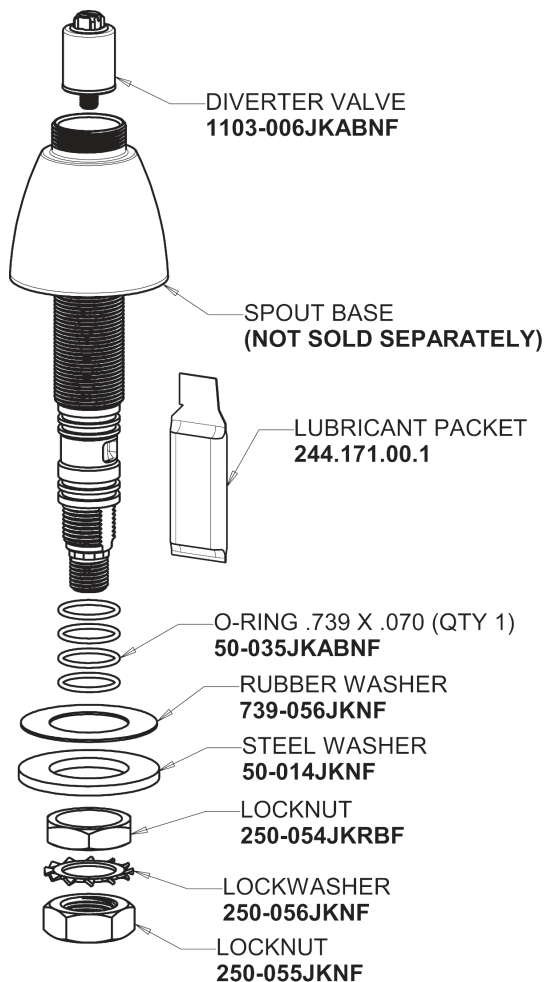

# Repair Parts

200-AHA8E35-317AB

Concealed Hot and Cold Water Sink Faucet with Side Spray

# CHICAGO FAUCETS®

Geberit Group

785-502KJKCP

4" Wristblade Handle  
317-PRJKCP

1.5 GPM (5.7 L/min) Aerator  
E35JKABCP

Quartern Compression Cartridge (pair)  
377-XTRHJKABNF (right)  
377-XTLHJKABNF (left)