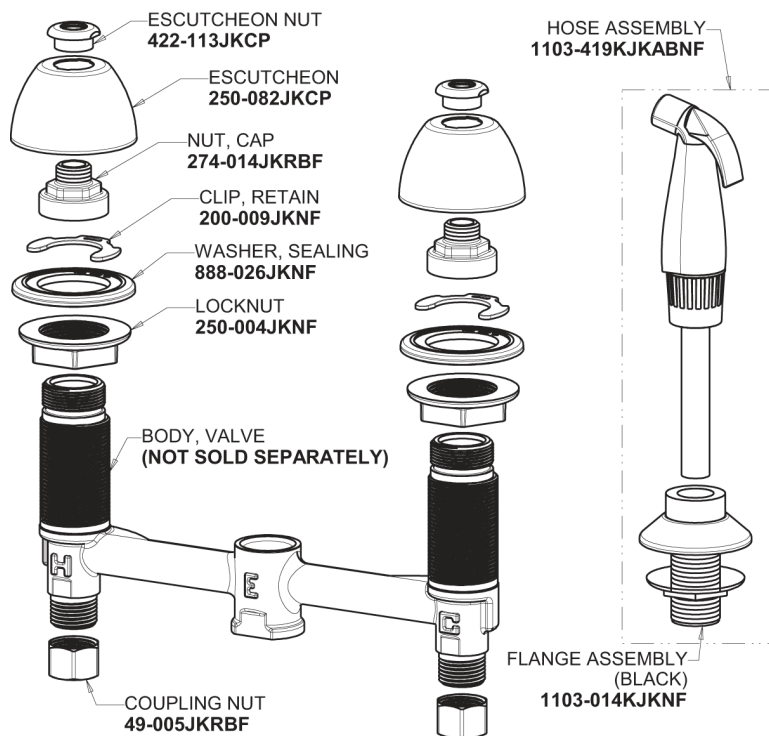

# Repair Parts

200-AHA8E35-317AB

Concealed Hot and Cold Water Sink Faucet with Side Spray

## Base Parts: