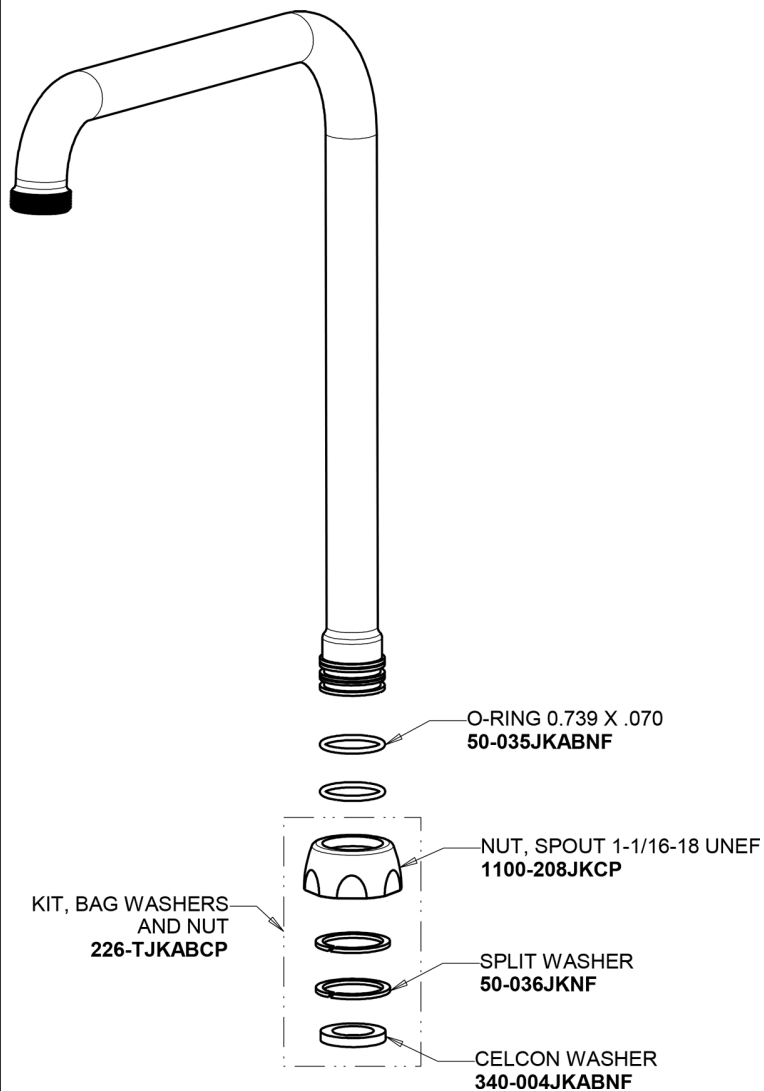

Repair Parts

200-AHA8-1000XKAB

Concealed Sink Hot and Cold Water Faucet with Side Spray

CHICAGO FAUCETS®

Geberit Group

Base Parts:

8" Rigid / Swing High Arch Spout HA8AJKABCP

For Technical Assistance:

Concealed Sink Hot and Cold Water Faucet with Side Spray

CHICAGO FAUCETS®

Geberit Group

785-502KJKCP

2.2 GPM (8.3 L/min) Aerator
E3JKABCP

2" Vandal Proof Canopy Single Wing Handle
1000-PRJKCP

Ceramic 1/4-Turn Cartridge (pair)
1-099XKJKABNF (right)
1-100XKJKABNF (left)