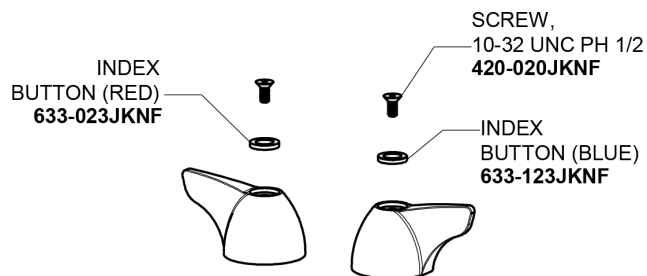

Concealed Sink Hot and Cold Water Faucet with Side Spray

CHICAGO FAUCETS®

Geberit Group

785-502KJKCP

2.2 GPM (8.3 L/min) Aerator
E3JKABCP

2" Vandal Proof Canopy Single Wing Handle
1000-PRJKCP

Ceramic 1/4-Turn Cartridge (pair)
1-099XKJKABNF (right)
1-100XKJKABNF (left)