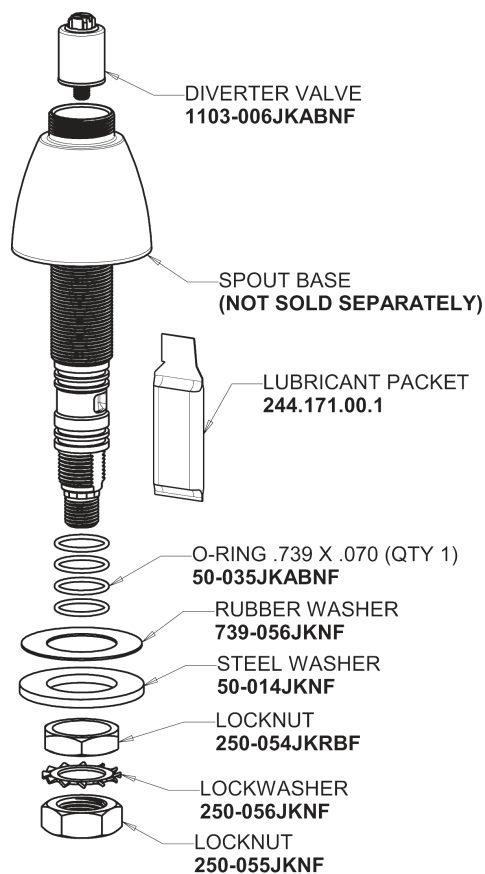

Repair Parts

200-AHA8-1000XKAB

Concealed Sink Hot and Cold Water Faucet with Side Spray

CHICAGO FAUCETS®

Geberit Group

Base Parts:

8" Rigid / Swing High Arch Spout HA8AJKABCP

For Technical Assistance:

Concealed Sink Hot and Cold Water Faucet with Side Spray

CHICAGO FAUCETS®

Geberit Group

785-502KJKCP

2.2 GPM (8.3 L/min) Aerator
E3JKABCP

2" Vandal Proof Canopy Single Wing Handle
1000-PRJKCP

Ceramic 1/4-Turn Cartridge (pair)
1-099XKJKABNF (right)
1-100XKJKABNF (left)