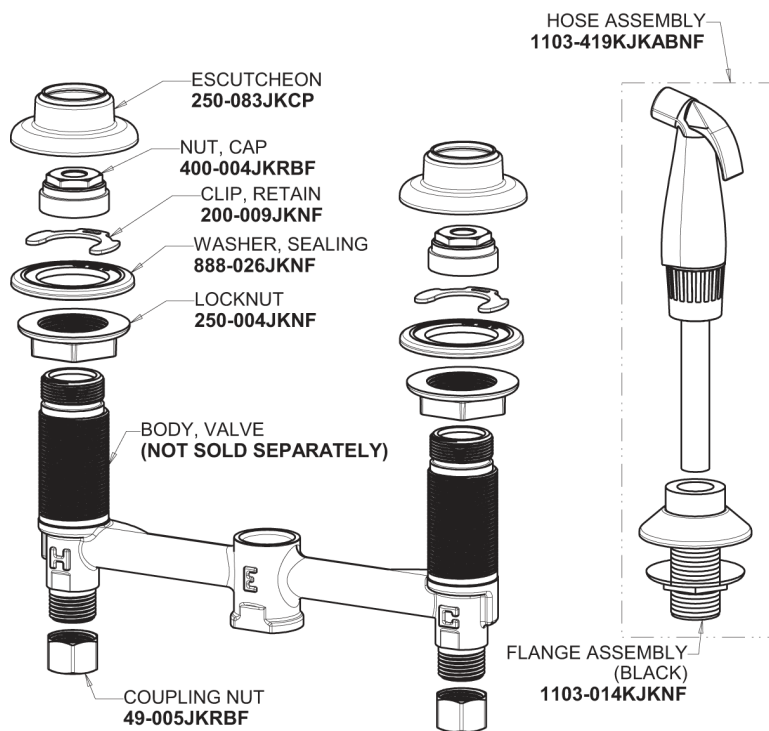

Repair Parts

200-AHA8-1000XKAB

Concealed Sink Hot and Cold Water Faucet with Side Spray

CHICAGO FAUCETS®

Geberit Group

Base Parts:

8" Rigid / Swing High Arch Spout HA8AJKABCP

For Technical Assistance:

Concealed Sink Hot and Cold Water Faucet with Side Spray

CHICAGO FAUCETS®

Geberit Group

785-502KJKCP

2.2 GPM (8.3 L/min) Aerator
E3JKABCP

2" Vandal Proof Canopy Single Wing Handle
1000-PRJKCP

Ceramic 1/4-Turn Cartridge (pair)
1-099XKJKABNF (right)
1-100XKJKABNF (left)