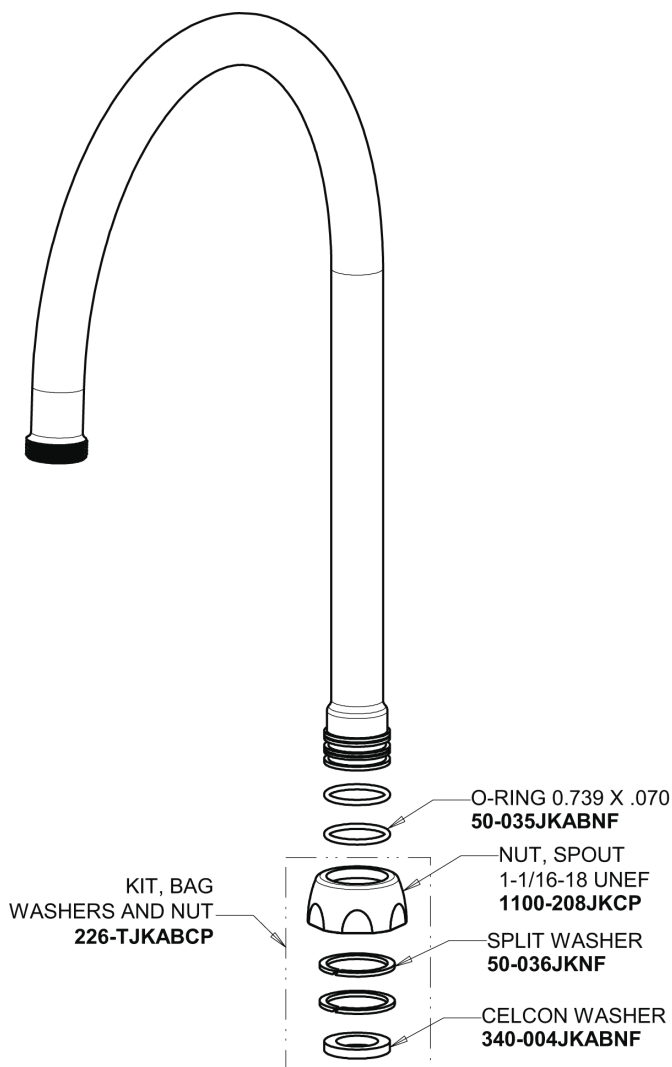

Repair Parts

200-AGN8AE3ABCP

Concealed Hot and Cold Water Sink Faucet with Side Spray

CHICAGO FAUCETS®

Geberit Group

Base Parts:

8" Rigid / Swing Gooseneck Spout GN8AJKABCP

For Technical Assistance:

Concealed Hot and Cold Water Sink Faucet with Side Spray

CHICAGO FAUCETS®

Geberit Group

785-502KJKCP

2-3/8" Lever Handle
369-PRJKCP

2.2 GPM (8.3 L/min) Aerator
E3JKABCP

Quatern Compression Cartridge (pair)
377-XTRHJKABNF (right)
377-XTLHJKABNF (left)