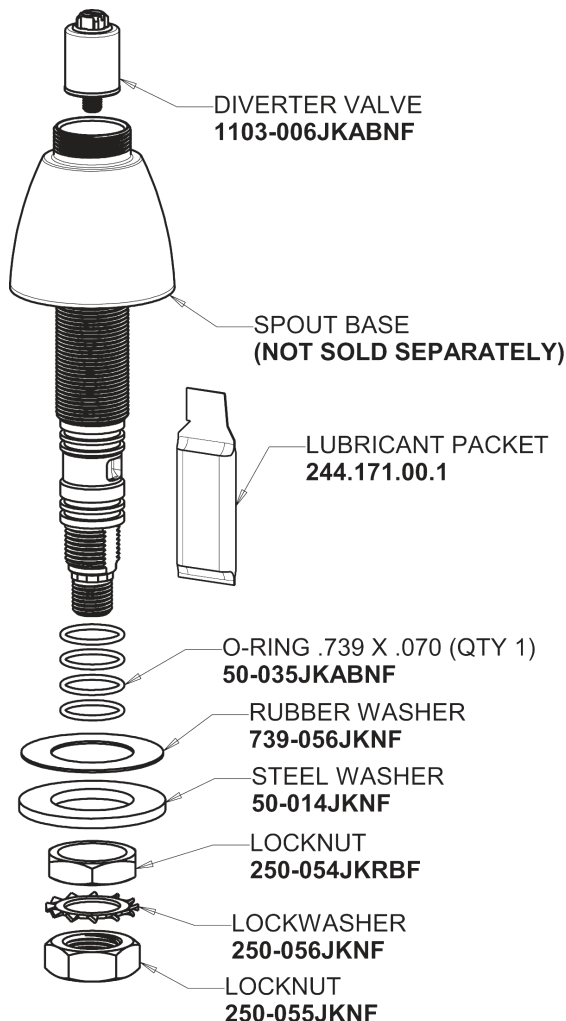

Repair Parts

200-AGN8AE3ABCP

Concealed Hot and Cold Water Sink Faucet with Side Spray

CHICAGO FAUCETS®

Geberit Group

Base Parts:

8" Rigid / Swing Gooseneck Spout GN8AJKABCP

For Technical Assistance:

Concealed Hot and Cold Water Sink Faucet with Side Spray

CHICAGO FAUCETS®

Geberit Group

785-502KJKCP

2-3/8" Lever Handle
369-PRJKCP

2.2 GPM (8.3 L/min) Aerator
E3JKABCP

Quatern Compression Cartridge (pair)
377-XTRHJKABNF (right)
377-XTLHJKABNF (left)