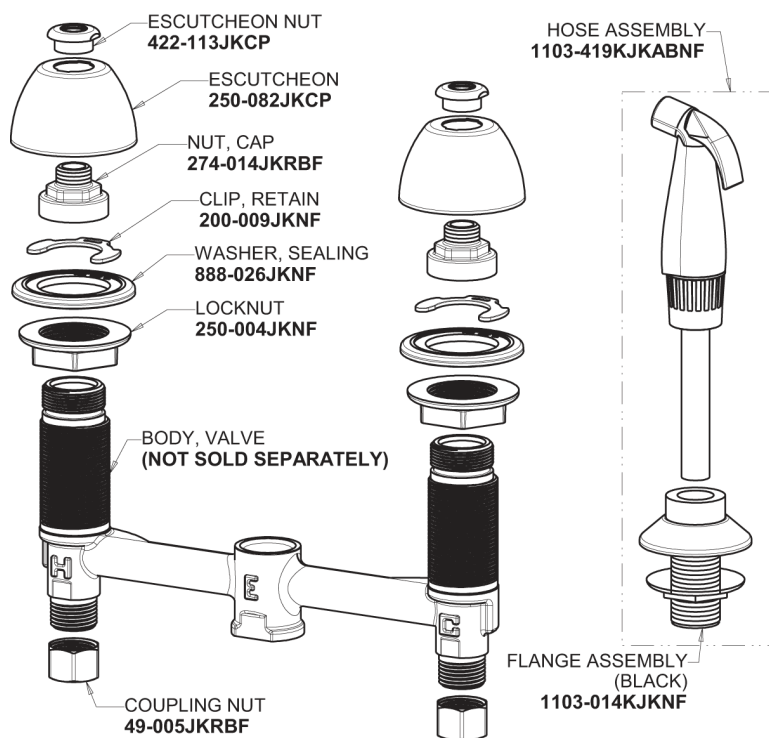

Repair Parts

200-AGN8AE3ABCP

Concealed Hot and Cold Water Sink Faucet with Side Spray

CHICAGO FAUCETS®

Geberit Group

Base Parts:

8" Rigid / Swing Gooseneck Spout GN8AJKABCP

For Technical Assistance:

Concealed Hot and Cold Water Sink Faucet with Side Spray

CHICAGO FAUCETS®

Geberit Group

785-502KJKCP

2-3/8" Lever Handle
369-PRJKCP

2.2 GPM (8.3 L/min) Aerator
E3JKABCP

Quatern Compression Cartridge (pair)
377-XTRHJKABNF (right)
377-XTLHJKABNF (left)