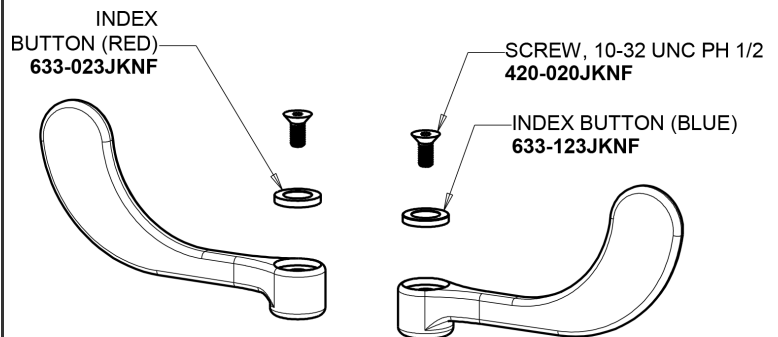

Repair Parts

200-AGN8AE3-317VAB

Concealed Hot and Cold Water Sink Faucet with Side Spray

CHICAGO FAUCETS®

Geberit Group

Base Parts:

8" Rigid / Swing Gooseneck Spout GN8AJKABCP

For Technical Assistance:

Concealed Hot and Cold Water Sink Faucet with Side Spray

CHICAGO FAUCETS®

Geberit Group

785-502KJKCP

2.2 GPM (8.3 L/min) Aerator
E3JKABCP

4" Wristblade Handle
317-PRJKCP

Quatern Compression Cartridge (pair)
377-XTRHJKABNF (right)
377-XTLHJKABNF (left)