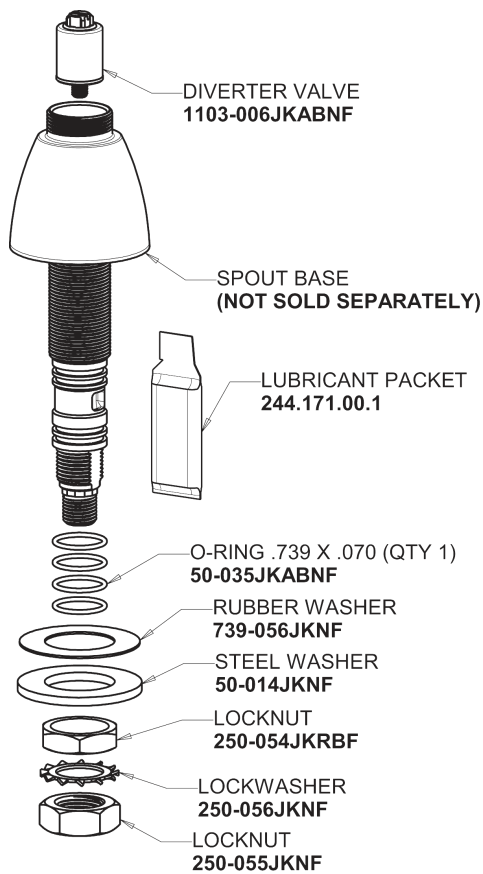

Repair Parts

200-AGN8AE3-317VAB

Concealed Hot and Cold Water Sink Faucet with Side Spray

CHICAGO FAUCETS®

Geberit Group

Base Parts:

8" Rigid / Swing Gooseneck Spout GN8AJKABCP

For Technical Assistance:

Concealed Hot and Cold Water Sink Faucet with Side Spray

CHICAGO FAUCETS®

Geberit Group

785-502KJKCP

2.2 GPM (8.3 L/min) Aerator
E3JKABCP

4" Wristblade Handle
317-PRJKCP

Quatern Compression Cartridge (pair)
377-XTRHJKABNF (right)
377-XTLHJKABNF (left)