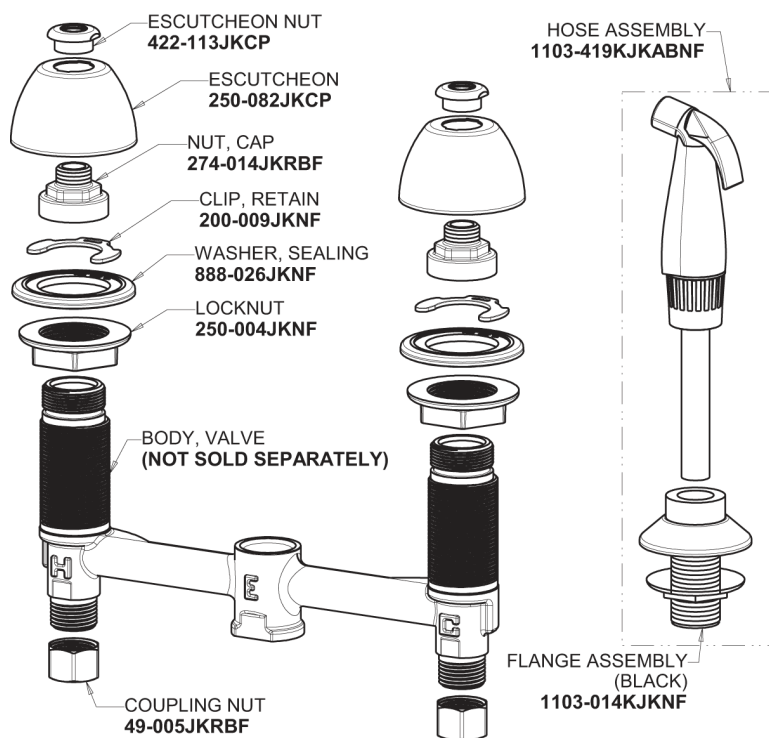

Repair Parts

200-AGN8AE3-317VAB

Concealed Hot and Cold Water Sink Faucet with Side Spray

CHICAGO FAUCETS®

Geberit Group

Base Parts:

8" Rigid / Swing Gooseneck Spout GN8AJKABCP

For Technical Assistance:

Concealed Hot and Cold Water Sink Faucet with Side Spray

CHICAGO FAUCETS®

Geberit Group

785-502KJKCP

2.2 GPM (8.3 L/min) Aerator
E3JKABCP

4" Wristblade Handle
317-PRJKCP

Quatern Compression Cartridge (pair)
377-XTRHJKABNF (right)
377-XTLHJKABNF (left)