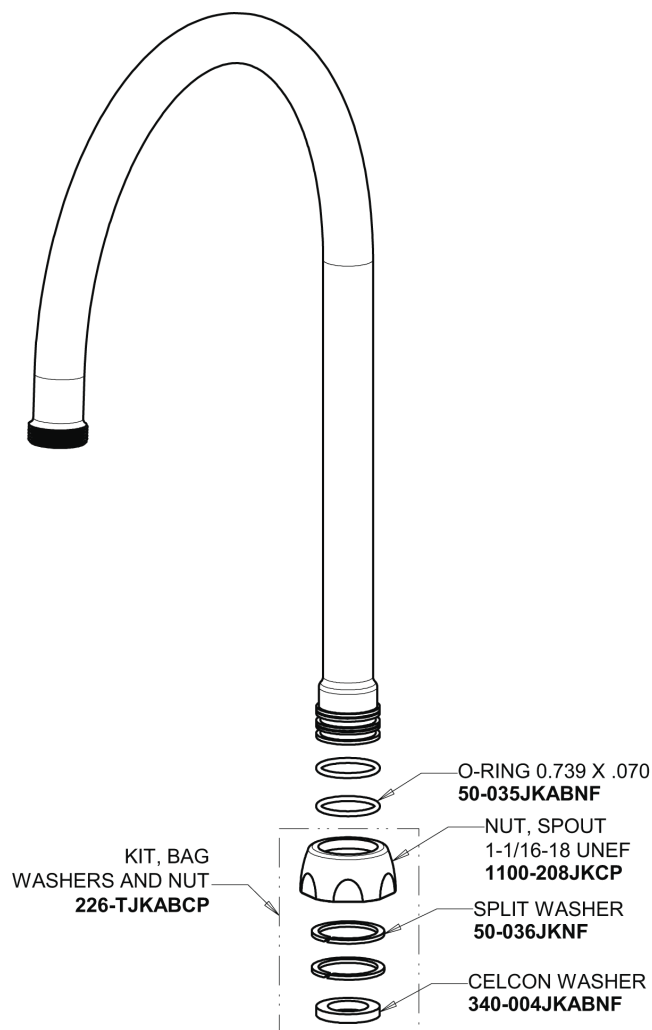

Repair Parts

200-AGN8AE3-317VAB

Concealed Hot and Cold Water Sink Faucet with Side Spray

CHICAGO FAUCETS®

Geberit Group

Base Parts:

8" Rigid / Swing Gooseneck Spout GN8AJKABCP

For Technical Assistance:

Concealed Hot and Cold Water Sink Faucet with Side Spray

CHICAGO FAUCETS®

Geberit Group

785-502KJKCP

2.2 GPM (8.3 L/min) Aerator
E3JKABCP

4" Wristblade Handle
317-PRJKCP

Quatern Compression Cartridge (pair)
377-XTRHJKABNF (right)
377-XTLHJKABNF (left)