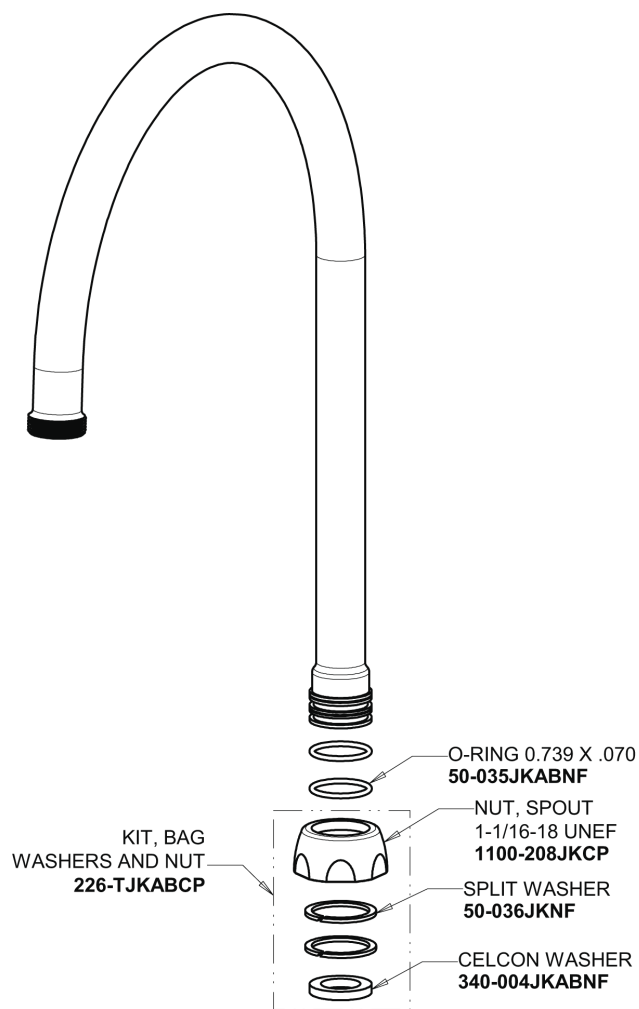

# Repair Parts

200-AGN8AE3-317AB

Concealed Hot and Cold Water Sink Faucet with Side Spray

**CHICAGO  
FAUCETS**

a Geberit company

## Base Parts:

## 8" Rigid / Swing Gooseneck Spout GN8AJKABCP