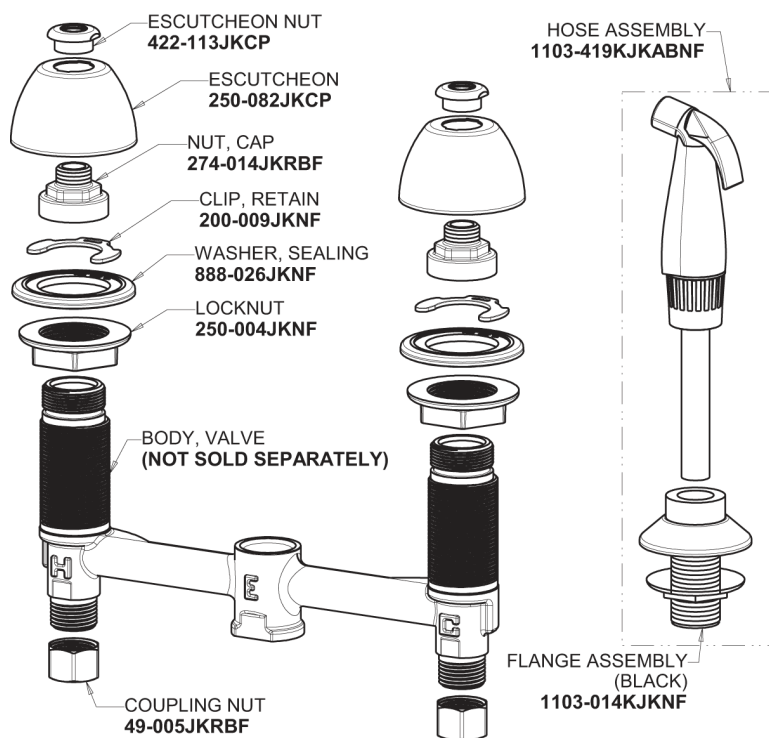

# Repair Parts

200-AGN8AE3-317AB

Concealed Hot and Cold Water Sink Faucet with Side Spray

**CHICAGO  
FAUCETS**

a Geberit company

## Base Parts:

## 8" Rigid / Swing Gooseneck Spout GN8AJKABCP

# Repair Parts

200-AGN8AE3-317AB

Concealed Hot and Cold Water Sink Faucet with Side Spray

**CHICAGO  
FAUCETS** 

a Geberit company

785-502KJKCP

2.2 GPM (8.3 L/min) Aerator  
E3JKABCP

4" Wristblade Handle  
317-PRJKCP