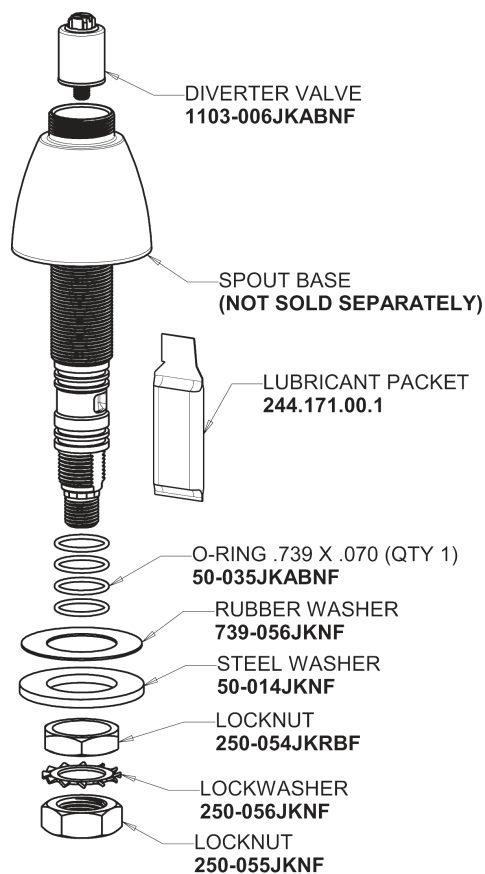

# Repair Parts

200-AGN8AE3-317AB

Concealed Hot and Cold Water Sink Faucet with Side Spray

**CHICAGO  
FAUCETS** 

a Geberit company

785-502KJKCP

2.2 GPM (8.3 L/min) Aerator  
E3JKABCP

4" Wristblade Handle  
317-PRJKCP