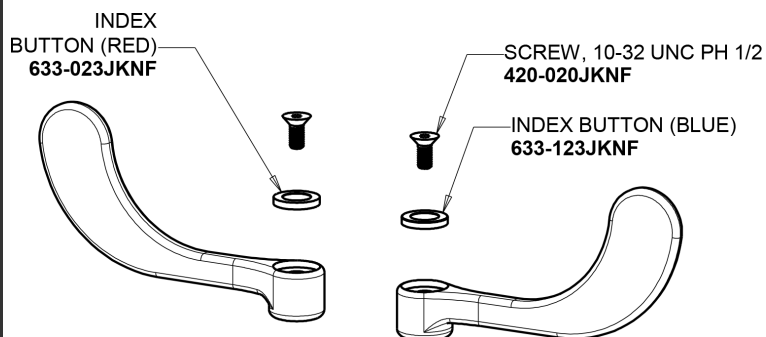

# Repair Parts

200-AGN8AE3-317AB

Concealed Hot and Cold Water Sink Faucet with Side Spray

**CHICAGO  
FAUCETS** 

a Geberit company

785-502KJKCP

2.2 GPM (8.3 L/min) Aerator  
E3JKABCP

4" Wristblade Handle  
317-PRJKCP