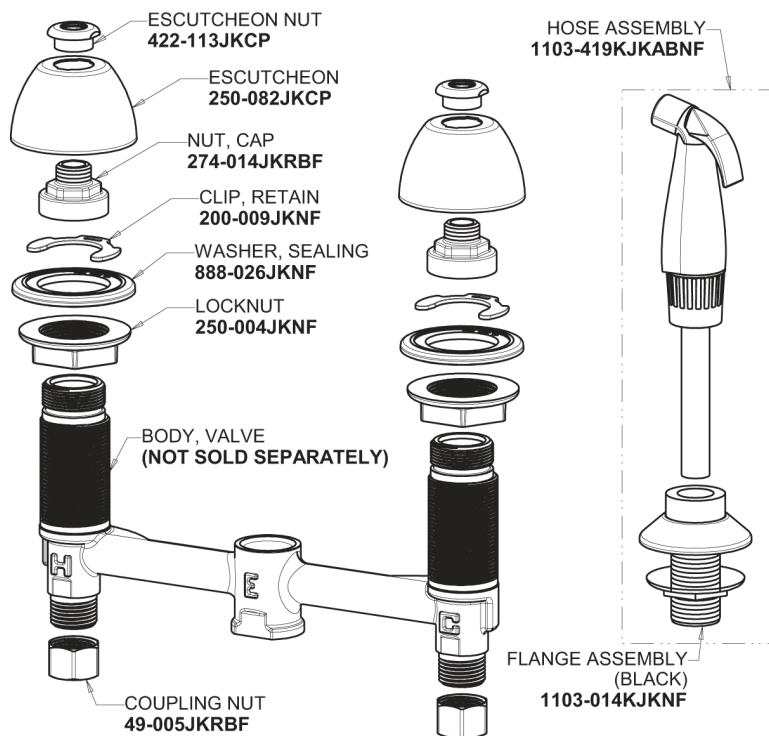

Repair Parts

200-AGN2AE35-317AB

Concealed Hot and Cold Water Sink Faucet with Side Spray

CHICAGO FAUCETS®

Geberit Group

Base Parts:

5-1/4" Rigid / Swing Gooseneck Spout GN2AJKABCP

For Technical Assistance:

Concealed Hot and Cold Water Sink Faucet with Side Spray

CHICAGO FAUCETS®

Geberit Group

785-502KJKCP

1.5 GPM (5.7 L/min) Aerator
E35JKABCP

4" Wristblade Handle
317-PRJKCP

Quatum Compression Cartridge (pair)
377-XTRHJKABNF (right)
377-XTLHJKABNF (left)