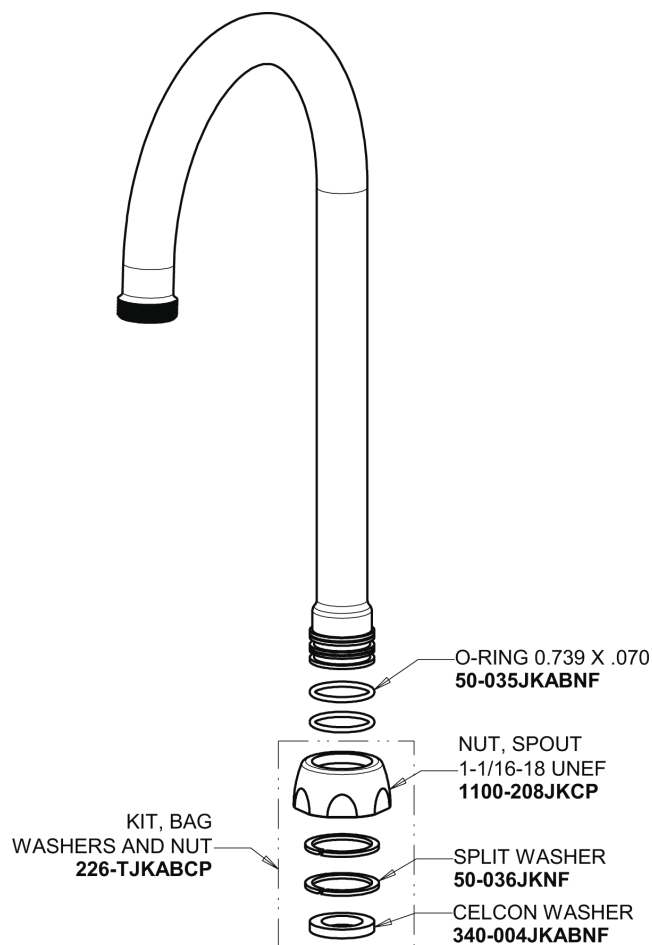

Repair Parts

200-AGN2AE35-317AB

Concealed Hot and Cold Water Sink Faucet with Side Spray

CHICAGO FAUCETS®

Geberit Group

Base Parts:

5-1/4" Rigid / Swing Gooseneck Spout GN2AJKABCP

For Technical Assistance:

Concealed Hot and Cold Water Sink Faucet with Side Spray

CHICAGO FAUCETS®

Geberit Group

785-502KJKCP

1.5 GPM (5.7 L/min) Aerator
E35JKABCP

4" Wristblade Handle
317-PRJKCP

Quatum Compression Cartridge (pair)
377-XTRHJKABNF (right)
377-XTLHJKABNF (left)