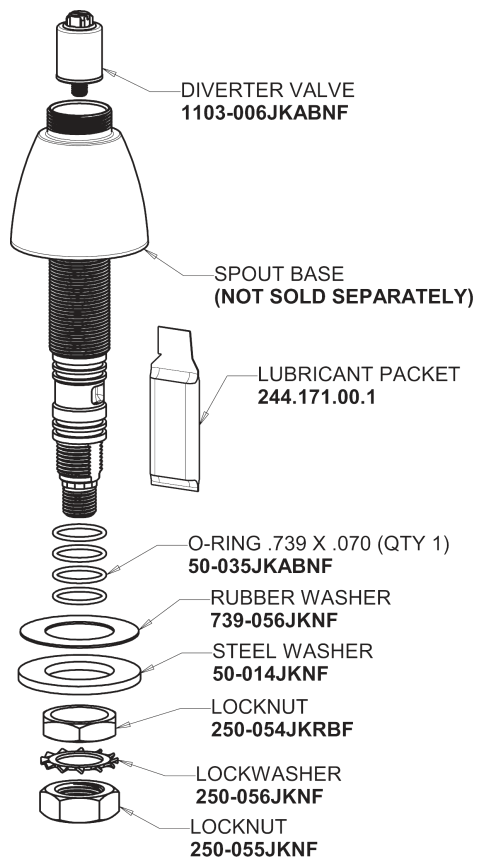

Repair Parts

200-AGN2AE35-317AB

Concealed Hot and Cold Water Sink Faucet with Side Spray

CHICAGO FAUCETS®

Geberit Group

Base Parts:

5-1/4" Rigid / Swing Gooseneck Spout GN2AJKABCP

For Technical Assistance:

Concealed Hot and Cold Water Sink Faucet with Side Spray

CHICAGO FAUCETS®

Geberit Group

785-502KJKCP

1.5 GPM (5.7 L/min) Aerator
E35JKABCP

4" Wristblade Handle
317-PRJKCP

Quatum Compression Cartridge (pair)
377-XTRHJKABNF (right)
377-XTLHJKABNF (left)