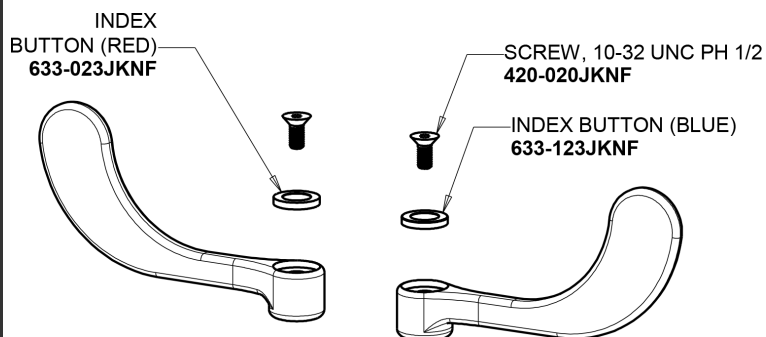

Repair Parts

200-AGN2AE35-317AB

Concealed Hot and Cold Water Sink Faucet with Side Spray

CHICAGO FAUCETS®

Geberit Group

Base Parts:

5-1/4" Rigid / Swing Gooseneck Spout GN2AJKABCP

For Technical Assistance:

Concealed Hot and Cold Water Sink Faucet with Side Spray

CHICAGO FAUCETS®

Geberit Group

785-502KJKCP

1.5 GPM (5.7 L/min) Aerator
E35JKABCP

4" Wristblade Handle
317-PRJKCP

Quatum Compression Cartridge (pair)
377-XTRHJKABNF (right)
377-XTLHJKABNF (left)