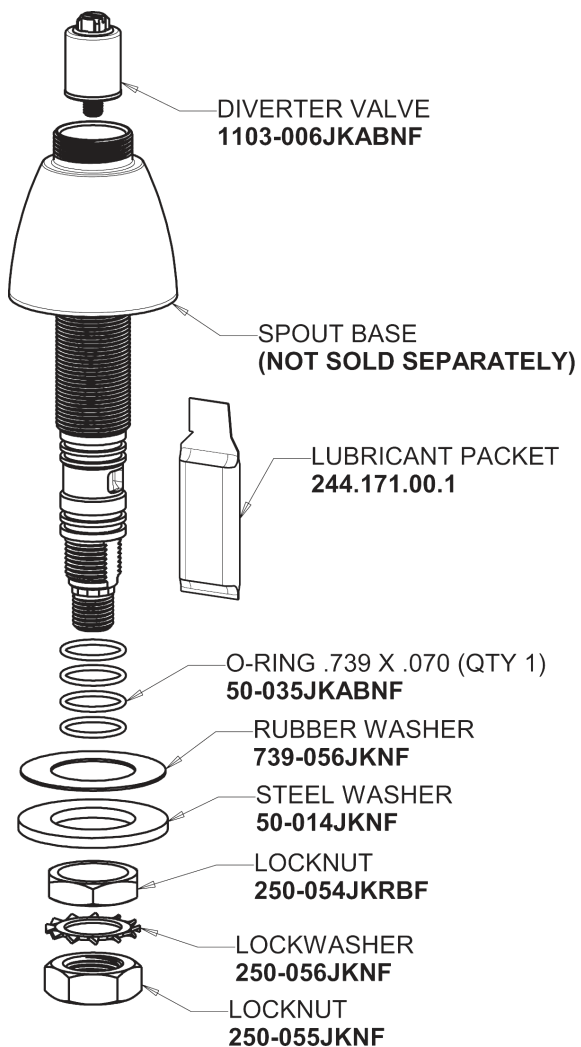

Repair Parts

200-AE35ABCP

Concealed Hot and Cold Water Sink Faucet with Side Spray

CHICAGO FAUCETS®

Geberit Group

Base Parts:

9-1/2" L Type Swing Spout L9LEOJKAB

For Technical Assistance:

Concealed Hot and Cold Water Sink Faucet with Side Spray

CHICAGO FAUCETS®

Geberit Group

785-502KJKCP

2-3/8" Lever Handle
369-PRJKCP

1.5 GPM (5.7 L/min) Aerator
E35JKABCP

Quarun Compression Cartridge (pair)
377-XTRHJKABNF (right)
377-XTLHJKABNF (left)