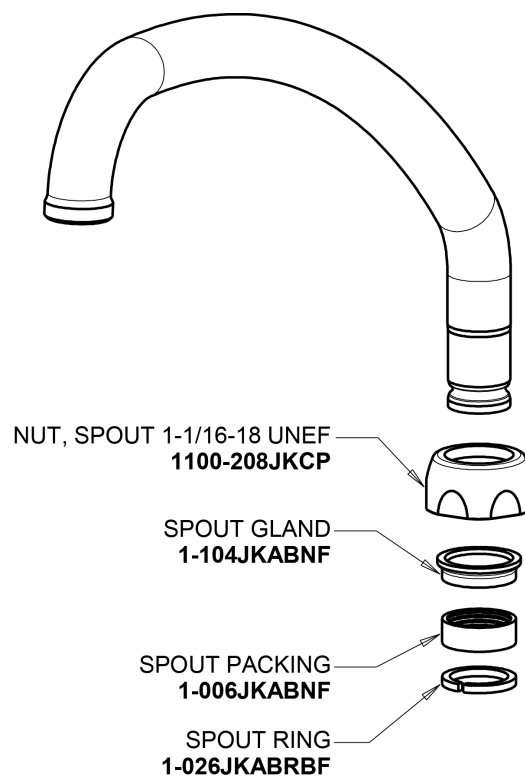

Repair Parts

200-AE35ABCP

Concealed Hot and Cold Water Sink Faucet with Side Spray

CHICAGO FAUCETS®

Geberit Group

Base Parts:

9-1/2" L Type Swing Spout L9LEOJKAB

For Technical Assistance:

Concealed Hot and Cold Water Sink Faucet with Side Spray

CHICAGO FAUCETS®

Geberit Group

785-502KJKCP

2-3/8" Lever Handle
369-PRJKCP

1.5 GPM (5.7 L/min) Aerator
E35JKABCP

Quarun Compression Cartridge (pair)
377-XTRHJKABNF (right)
377-XTLHJKABNF (left)