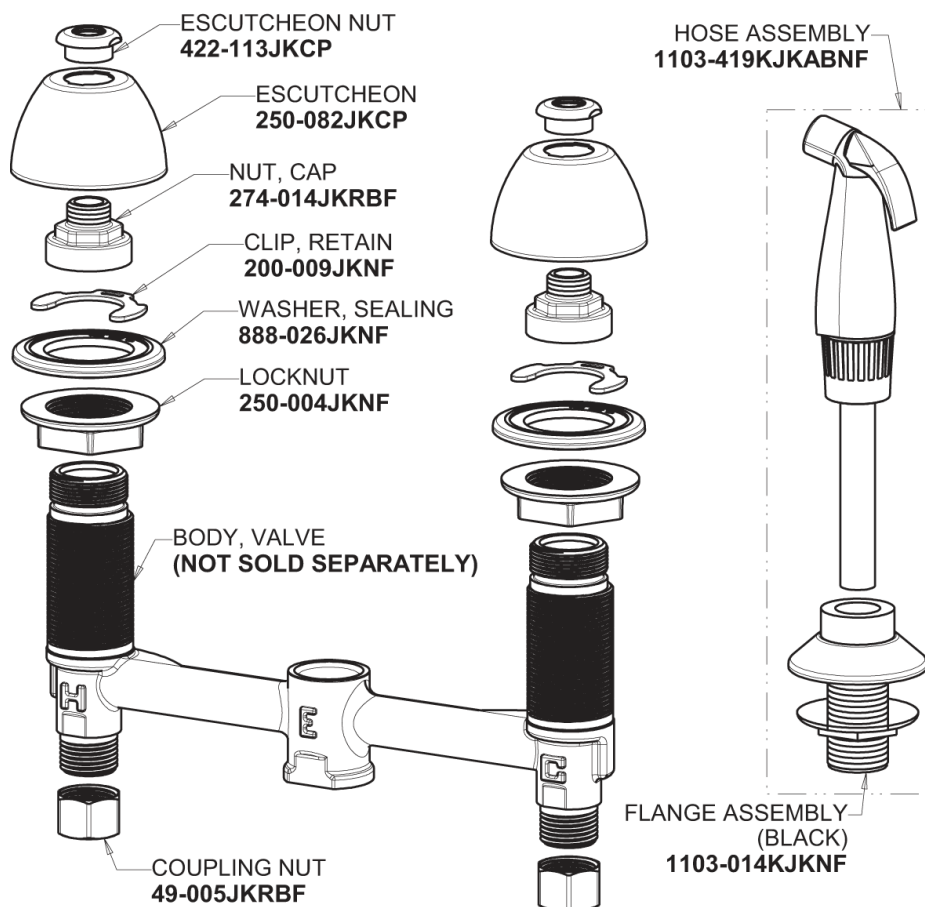

Repair Parts

200-AE35ABCP

Concealed Hot and Cold Water Sink Faucet with Side Spray

CHICAGO FAUCETS®

Geberit Group

Base Parts:

9-1/2" L Type Swing Spout L9LEOJKAB

For Technical Assistance:

Concealed Hot and Cold Water Sink Faucet with Side Spray

CHICAGO FAUCETS®

Geberit Group

785-502KJKCP

2-3/8" Lever Handle
369-PRJKCP

1.5 GPM (5.7 L/min) Aerator
E35JKABCP

Quarun Compression Cartridge (pair)
377-XTRHJKABNF (right)
377-XTLHJKABNF (left)