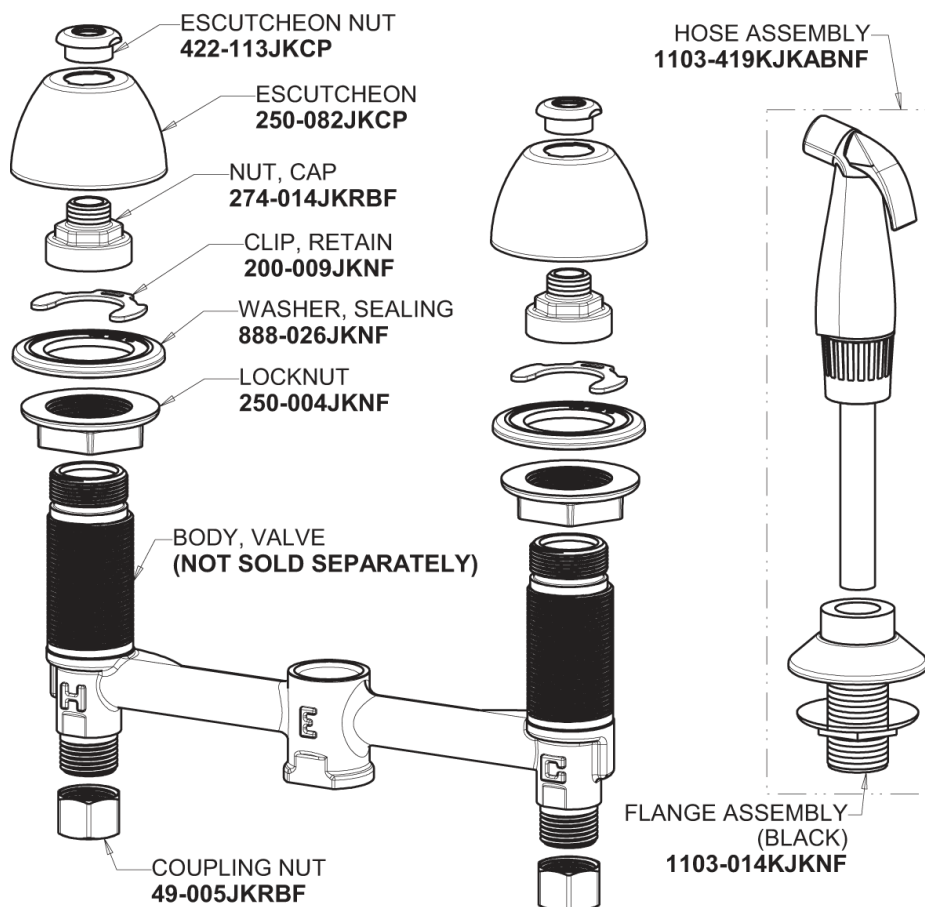

Repair Parts

200-AE35-317ABCP

Concealed Hot and Cold Water Sink Faucet with Side Spray

CHICAGO FAUCETS®

Geberit Group

Base Parts:

9-1/2" L Type Swing Spout L9LEOJKAB

For Technical Assistance:

Concealed Hot and Cold Water Sink Faucet with Side Spray

CHICAGO FAUCETS®

Geberit Group

785-502KJKCP

1.5 GPM (5.7 L/min) Aerator
E35JKABCP

4" Wristblade Handle
317-PRJKCP

Quatum Compression Cartridge (pair)
377-XTRHJKABNF (right)
377-XTLHJKABNF (left)