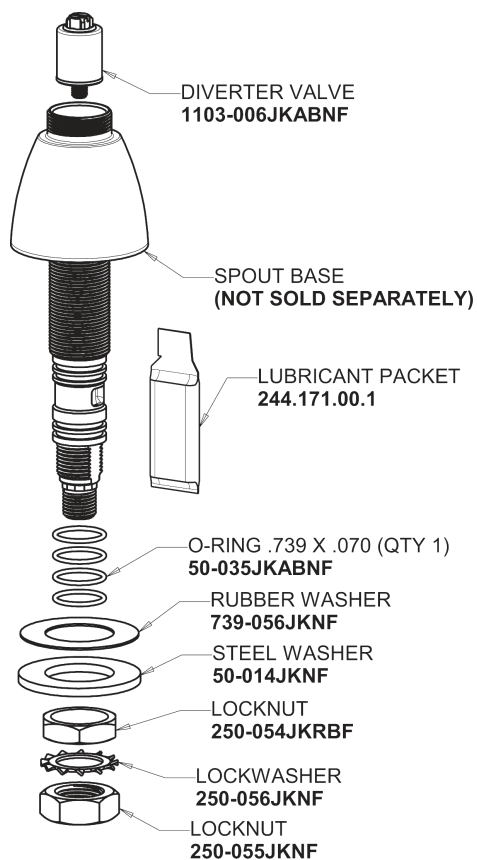

Repair Parts

200-AE35-317ABCP

Concealed Hot and Cold Water Sink Faucet with Side Spray

CHICAGO FAUCETS®

Geberit Group

Base Parts:

9-1/2" L Type Swing Spout L9LEOJKAB

For Technical Assistance:

Concealed Hot and Cold Water Sink Faucet with Side Spray

CHICAGO FAUCETS®

Geberit Group

785-502KJKCP

1.5 GPM (5.7 L/min) Aerator
E35JKABCP

4" Wristblade Handle
317-PRJKCP

Quatum Compression Cartridge (pair)
377-XTRHJKABNF (right)
377-XTLHJKABNF (left)