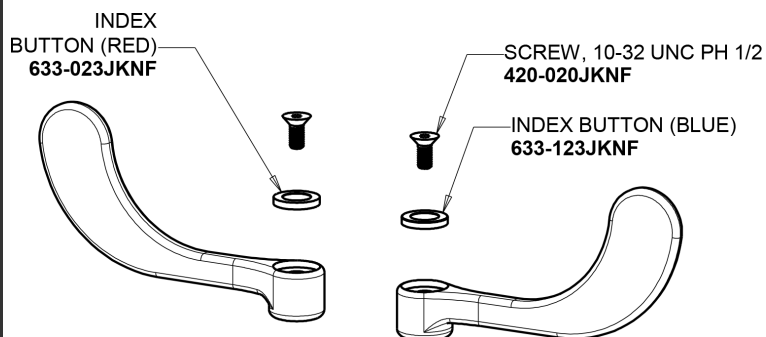

Repair Parts

200-AE35-317ABCP

Concealed Hot and Cold Water Sink Faucet with Side Spray

CHICAGO FAUCETS®

Geberit Group

Base Parts:

9-1/2" L Type Swing Spout L9LEOJKAB

For Technical Assistance:

Concealed Hot and Cold Water Sink Faucet with Side Spray

CHICAGO FAUCETS®

Geberit Group

785-502KJKCP

1.5 GPM (5.7 L/min) Aerator
E35JKABCP

4" Wristblade Handle
317-PRJKCP

Quatum Compression Cartridge (pair)
377-XTRHJKABNF (right)
377-XTLHJKABNF (left)