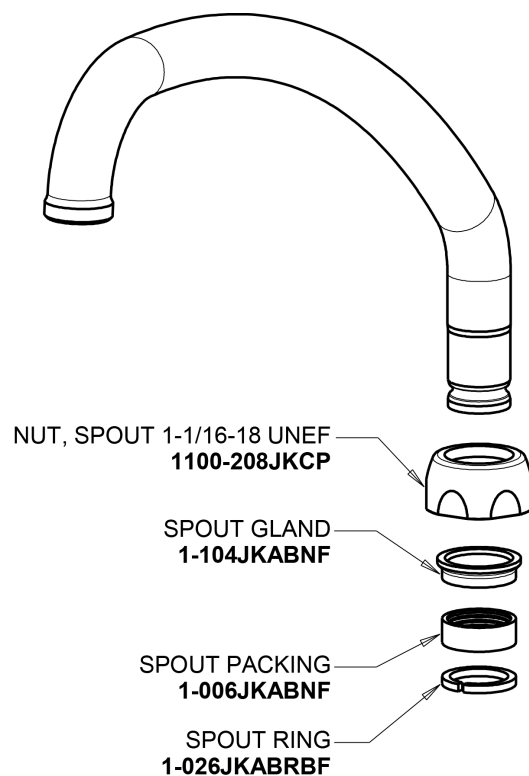

Repair Parts

200-AE35-317ABCP

Concealed Hot and Cold Water Sink Faucet with Side Spray

CHICAGO FAUCETS®

Geberit Group

Base Parts:

9-1/2" L Type Swing Spout L9LEOJKAB

For Technical Assistance:

Concealed Hot and Cold Water Sink Faucet with Side Spray

CHICAGO FAUCETS®

Geberit Group

785-502KJKCP

1.5 GPM (5.7 L/min) Aerator
E35JKABCP

4" Wristblade Handle
317-PRJKCP

Quatum Compression Cartridge (pair)
377-XTRHJKABNF (right)
377-XTLHJKABNF (left)