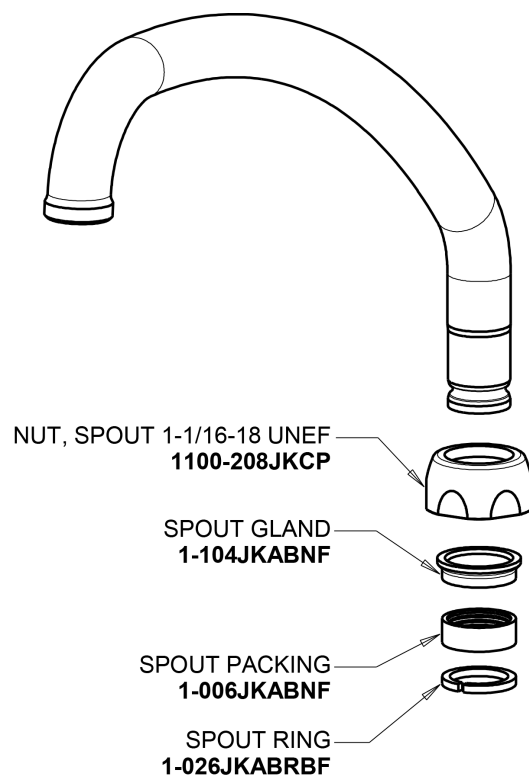

Repair Parts

200-A1000XKLESHAB

Concealed Sink Hot and Cold Water Faucet with Side Spray

CHICAGO FAUCETS®

Geberit Group

Base Parts:

9-1/2" L Type Swing Spout L9LEOJKAB

For Technical Assistance:

Concealed Sink Hot and Cold Water Faucet with Side Spray

CHICAGO FAUCETS®

Geberit Group

785-502KJKCP

2.2 GPM (8.3 L/min) Aerator
E3JKABCP

Ceramic 1/4-Turn Cartridge (pair)
1-099XKJKABNF (right)
1-100XKJKABNF (left)