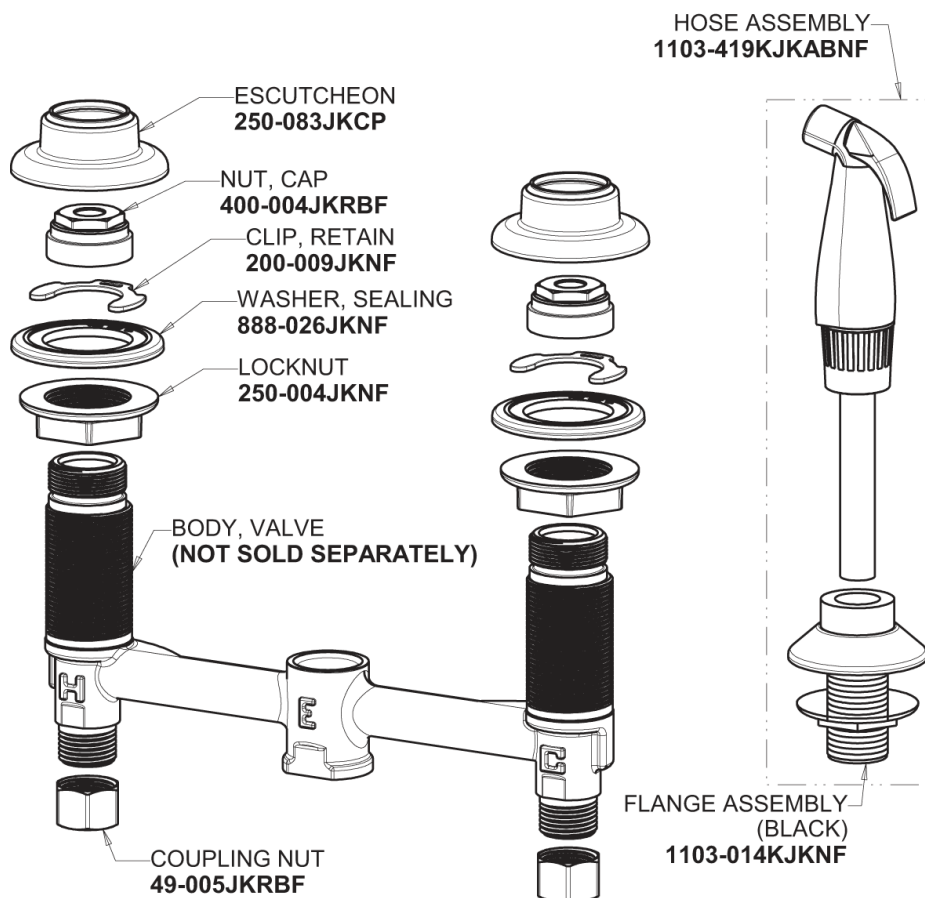

Repair Parts

200-A1000XKLESHAB

Concealed Sink Hot and Cold Water Faucet with Side Spray

CHICAGO FAUCETS®

Geberit Group

Base Parts:

9-1/2" L Type Swing Spout L9LEOJKAB

For Technical Assistance:

Concealed Sink Hot and Cold Water Faucet with Side Spray

CHICAGO FAUCETS®

Geberit Group

785-502KJKCP

2.2 GPM (8.3 L/min) Aerator
E3JKABCP

Ceramic 1/4-Turn Cartridge (pair)
1-099XKJKABNF (right)
1-100XKJKABNF (left)