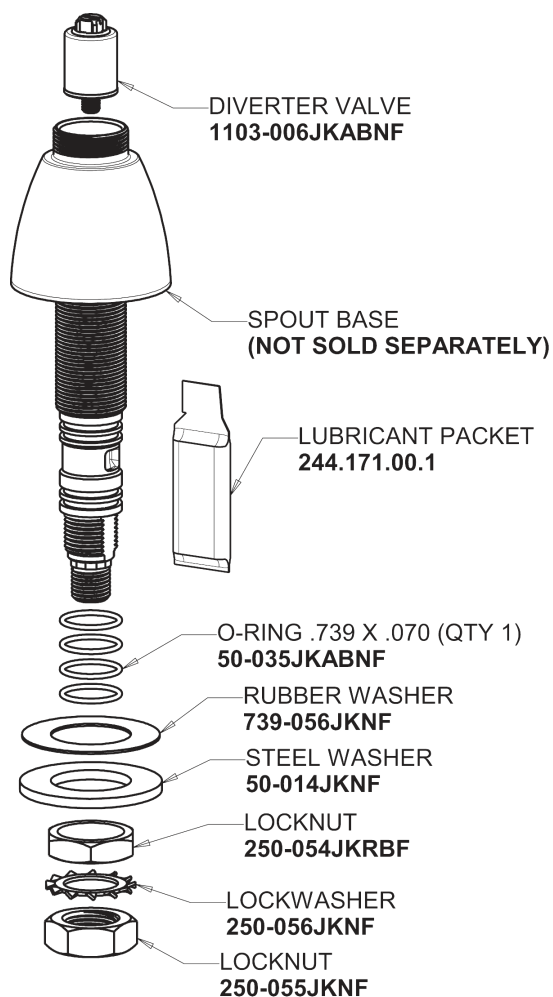

Repair Parts

200-A1000XKLESHAB

Concealed Sink Hot and Cold Water Faucet with Side Spray

CHICAGO FAUCETS®

Geberit Group

Base Parts:

9-1/2" L Type Swing Spout L9LEOJKAB

For Technical Assistance:

Concealed Sink Hot and Cold Water Faucet with Side Spray

CHICAGO FAUCETS®

Geberit Group

785-502KJKCP

2.2 GPM (8.3 L/min) Aerator
E3JKABCP

Ceramic 1/4-Turn Cartridge (pair)
1-099XKJKABNF (right)
1-100XKJKABNF (left)