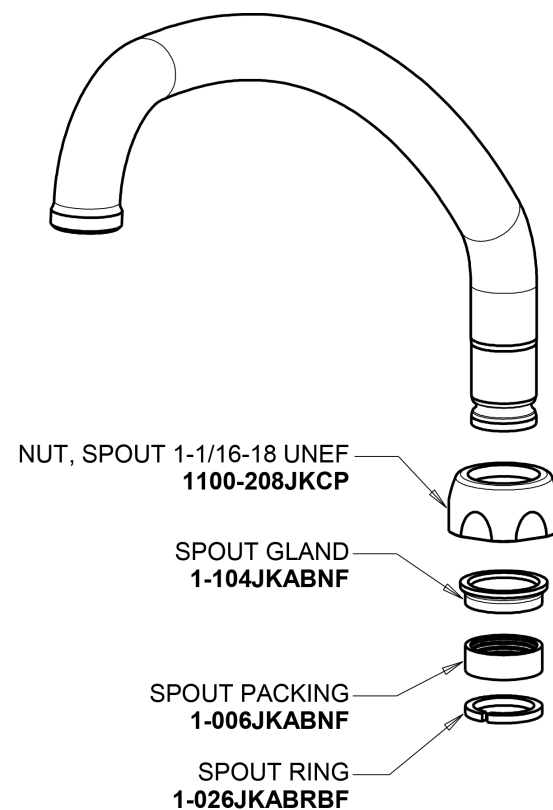

Repair Parts

200-A1000XKABCP

Concealed Sink Hot and Cold Water Faucet with Side Spray

**CHICAGO
FAUCETS**

a Geberit company

Base Parts:

9-1/2" L Type Swing Spout L9LEOJKAB

For Technical Assistance:

Concealed Sink Hot and Cold Water Faucet with Side Spray

**CHICAGO
FAUCETS** 

a Geberit company

785-502KJKCP

2.2 GPM (8.3 L/min) Aerator
E3JKABCP

2" Vandal Proof Canopy Single Wing Handle
1000-PRJKCP

Ceramic 1/4-Turn Cartridge (pair)
1-099XKJKABNF (right)
1-100XKJKABNF (left)