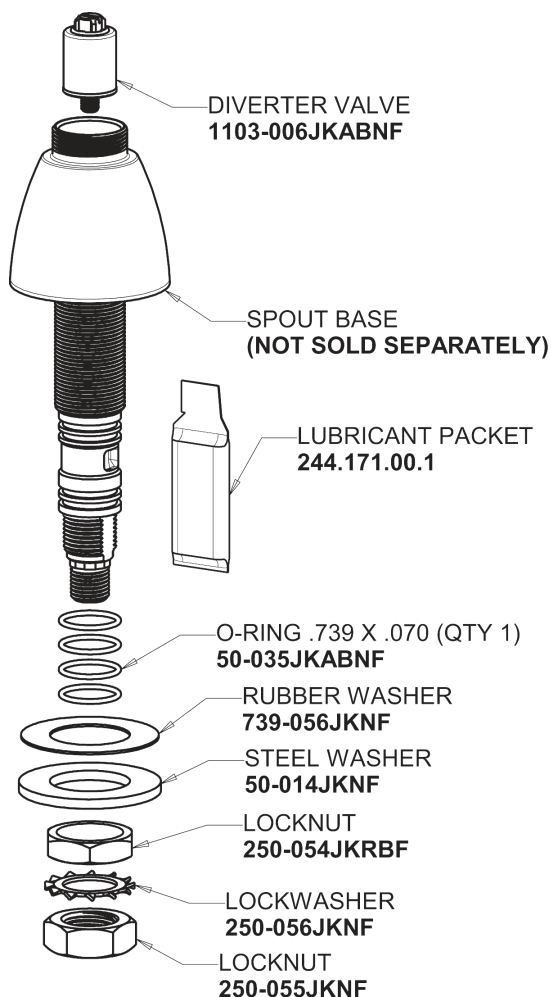

Repair Parts

200-A1000XKABCP

Concealed Sink Hot and Cold Water Faucet with Side Spray

**CHICAGO
FAUCETS**

a Geberit company

Base Parts:

9-1/2" L Type Swing Spout L9LEOJKAB

For Technical Assistance:

Concealed Sink Hot and Cold Water Faucet with Side Spray

**CHICAGO
FAUCETS** 

a Geberit company

785-502KJKCP

2.2 GPM (8.3 L/min) Aerator
E3JKABCP

2" Vandal Proof Canopy Single Wing Handle
1000-PRJKCP

Ceramic 1/4-Turn Cartridge (pair)
1-099XKJKABNF (right)
1-100XKJKABNF (left)