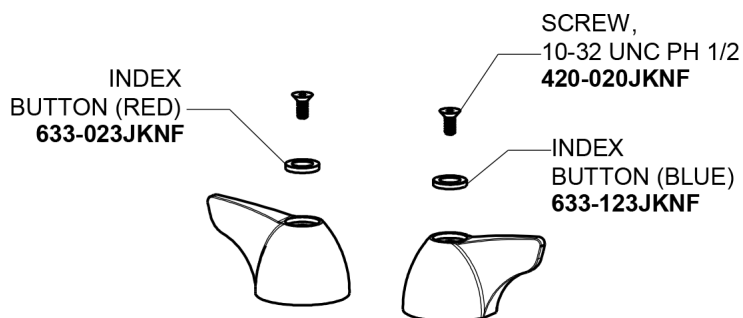

Repair Parts

200-A1000XKABCP

Concealed Sink Hot and Cold Water Faucet with Side Spray

**CHICAGO
FAUCETS**

a Geberit company

Base Parts:

9-1/2" L Type Swing Spout L9LEOJKAB

For Technical Assistance:

Concealed Sink Hot and Cold Water Faucet with Side Spray

**CHICAGO
FAUCETS** 

a Geberit company

785-502KJKCP

2.2 GPM (8.3 L/min) Aerator
E3JKABCP

2" Vandal Proof Canopy Single Wing Handle
1000-PRJKCP

Ceramic 1/4-Turn Cartridge (pair)
1-099XKJKABNF (right)
1-100XKJKABNF (left)