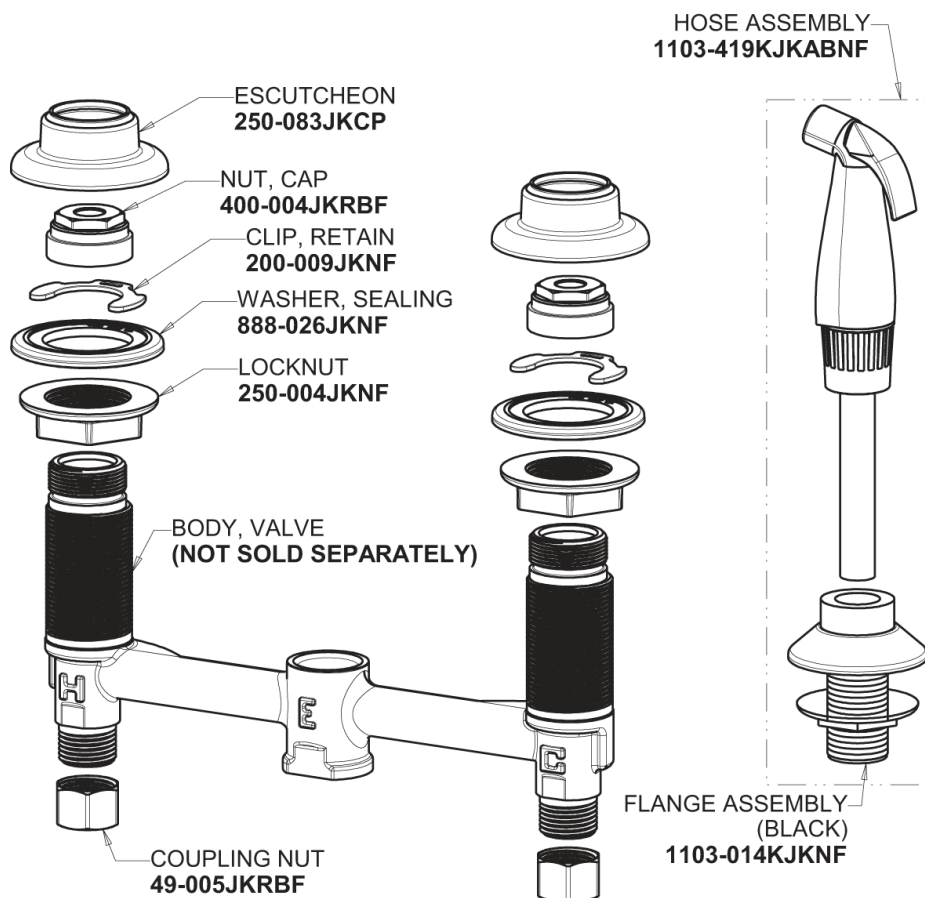

Repair Parts

200-A1000XKABCP

Concealed Sink Hot and Cold Water Faucet with Side Spray

**CHICAGO
FAUCETS**

a Geberit company

Base Parts:

9-1/2" L Type Swing Spout L9LEOJKAB

For Technical Assistance:

Concealed Sink Hot and Cold Water Faucet with Side Spray

**CHICAGO
FAUCETS** 

a Geberit company

785-502KJKCP

2.2 GPM (8.3 L/min) Aerator
E3JKABCP

2" Vandal Proof Canopy Single Wing Handle
1000-PRJKCP

Ceramic 1/4-Turn Cartridge (pair)
1-099XKJKABNF (right)
1-100XKJKABNF (left)