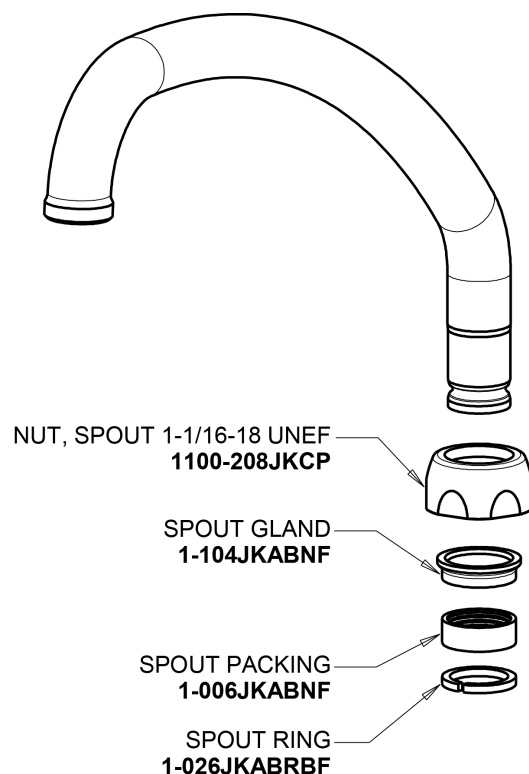

Repair Parts

200-A1000LESHAB

Concealed Sink Hot and Cold Water Faucet with Side Spray

CHICAGO FAUCETS®

Geberit Group

Base Parts:

9-1/2" L Type Swing Spout L9LEOJKAB

For Technical Assistance:

Concealed Sink Hot and Cold Water Faucet with Side Spray

CHICAGO FAUCETS®

Geberit Group

785-502KJKCP

2.2 GPM (8.3 L/min) Aerator
E3JKABCP

Quatern Compression Cartridge (pair)
1-099XTJKABNF (right)
1-100XTJKABNF (left)