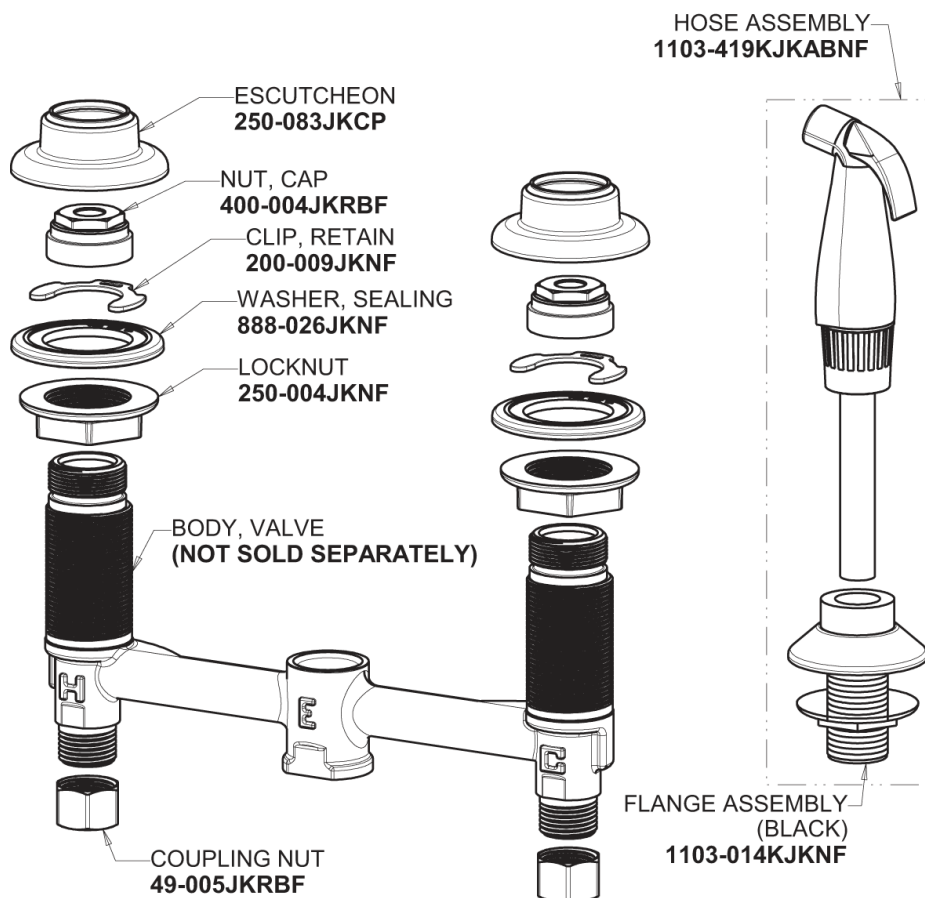

Repair Parts

200-A1000LESHAB

Concealed Sink Hot and Cold Water Faucet with Side Spray

CHICAGO FAUCETS®

Geberit Group

Base Parts:

9-1/2" L Type Swing Spout L9LEOJKAB

For Technical Assistance:

Concealed Sink Hot and Cold Water Faucet with Side Spray

CHICAGO FAUCETS®

Geberit Group

785-502KJKCP

2.2 GPM (8.3 L/min) Aerator
E3JKABCP

Quatern Compression Cartridge (pair)
1-099XTJKABNF (right)
1-100XTJKABNF (left)