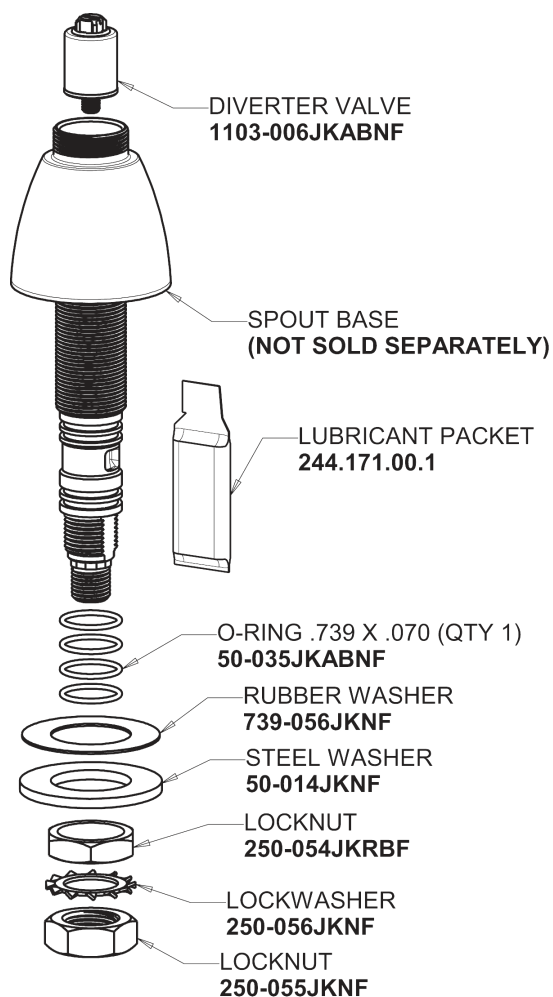

Repair Parts

200-A1000LESHAB

Concealed Sink Hot and Cold Water Faucet with Side Spray

CHICAGO FAUCETS®

Geberit Group

Base Parts:

9-1/2" L Type Swing Spout L9LEOJKAB

For Technical Assistance:

Concealed Sink Hot and Cold Water Faucet with Side Spray

CHICAGO FAUCETS®

Geberit Group

785-502KJKCP

2.2 GPM (8.3 L/min) Aerator
E3JKABCP

Quatern Compression Cartridge (pair)
1-099XTJKABNF (right)
1-100XTJKABNF (left)