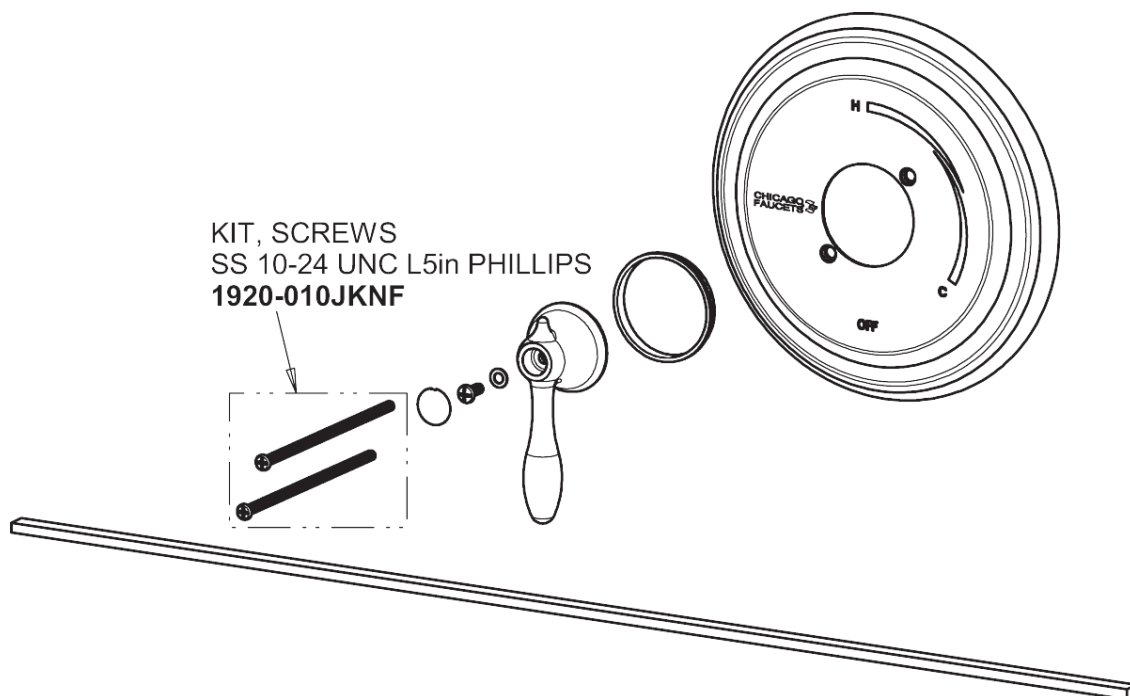

Repair Parts

1920-VOCRCP

Thermostatic/Pressure Balancing Valve Only Complete

CHICAGO FAUCETS®

Geberit Group

Thermostatic/Pressure Balancing Tub and Shower Valve
1920-VONF

SH Series Trim Kit
SH-TK1-00-000

For Technical Assistance: