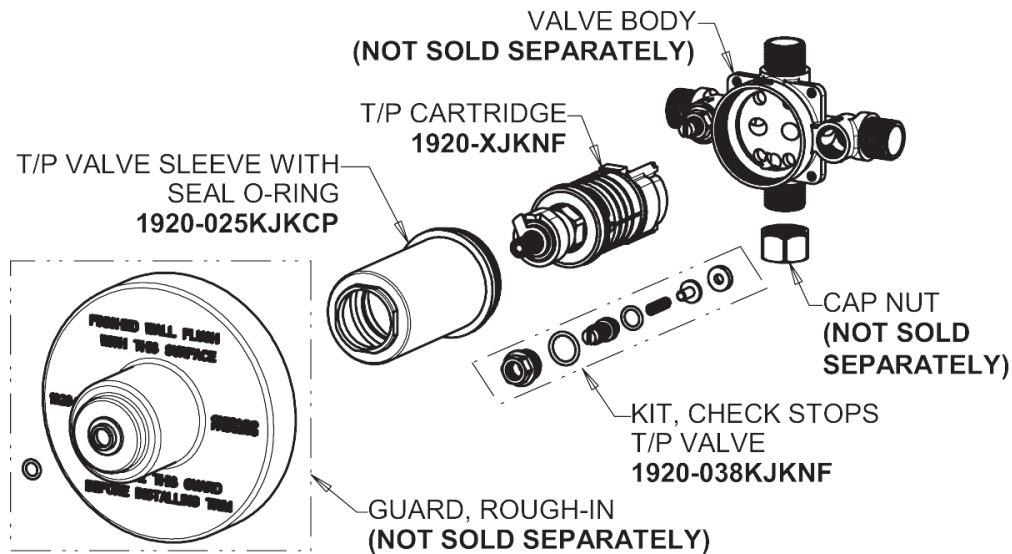

Repair Parts

1920-VOCRCP

Thermostatic/Pressure Balancing Valve Only Complete

CHICAGO FAUCETS®

Geberit Group

Thermostatic/Pressure Balancing Tub and Shower Valve
1920-VONF

SH Series Trim Kit
SH-TK1-00-000

For Technical Assistance: