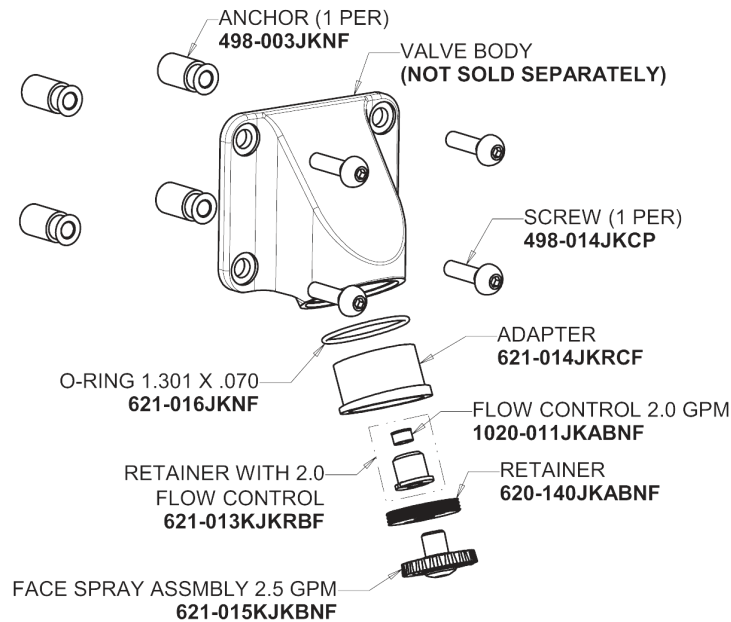

Repair Parts

1907-621CP

Thermostatic Pressure Balancing Tub and Shower Valve with Shower Head

CHICAGO FAUCETS®

Geberit Group

Institutional Shower Head
621-CP

Tub/Shower Valve
1905-VOCCP

For Technical Assistance: