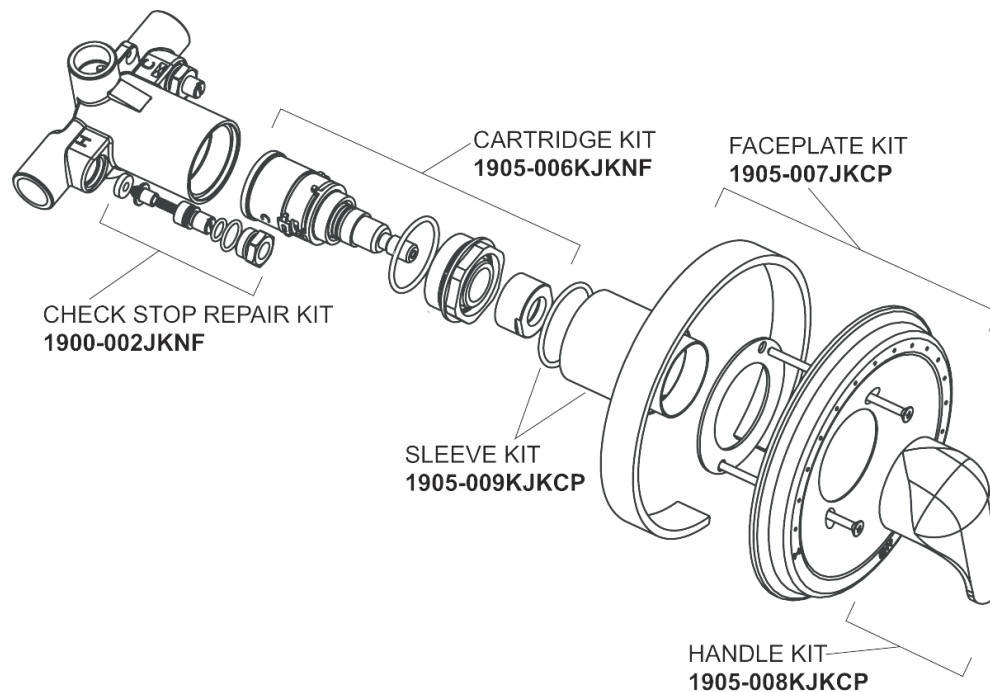

Repair Parts

1907-621CP

Thermostatic Pressure Balancing Tub and Shower Valve with Shower Head

CHICAGO FAUCETS®

Geberit Group

Institutional Shower Head
621-CP

Tub/Shower Valve
1905-VOCCP

For Technical Assistance: