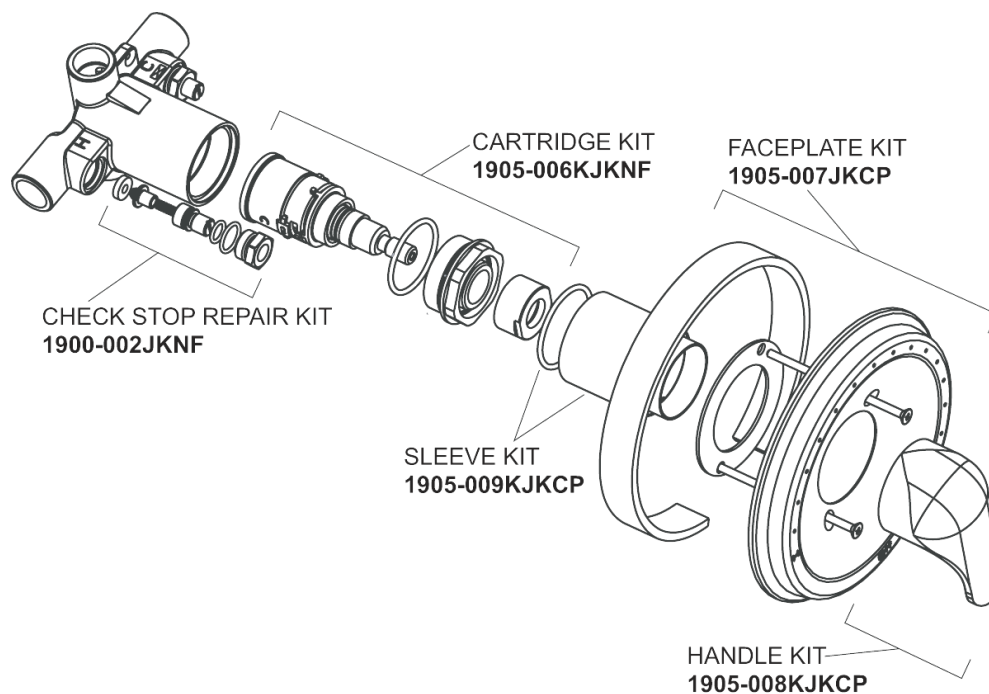

Repair Parts

1907-620LCP

Thermostatic Pressure Balancing Tub and Shower Valve with Shower Head

CHICAGO FAUCETS®

Geberit Group

Shower Head and Arm
620-ALCP

Tub/Shower Valve
1905-VOCCP

For Technical Assistance: