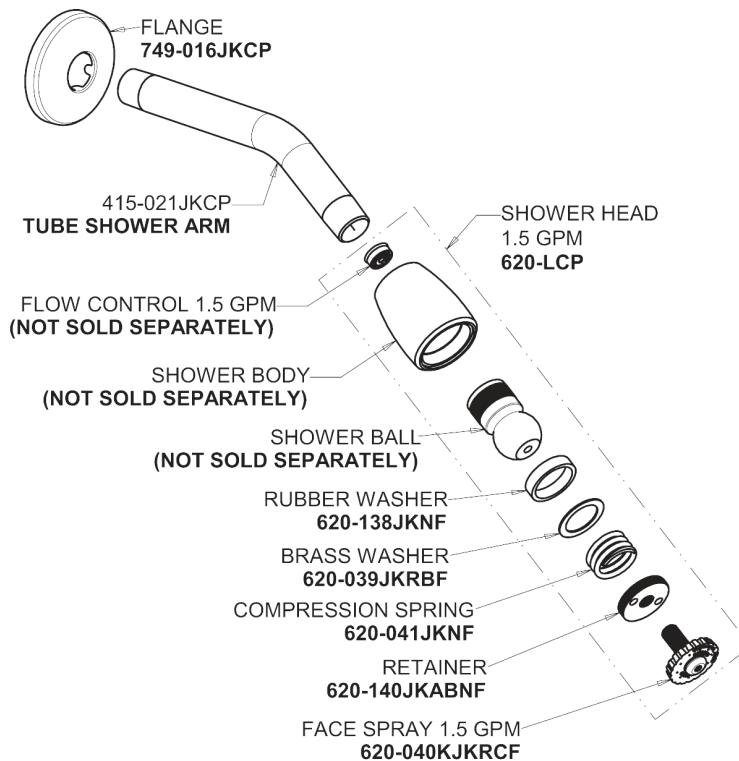

Repair Parts

1907-620LCP

Thermostatic Pressure Balancing Tub and Shower Valve with Shower Head

CHICAGO FAUCETS®

Geberit Group

Shower Head and Arm
620-ALCP

Tub/Shower Valve
1905-VOCCP

For Technical Assistance: