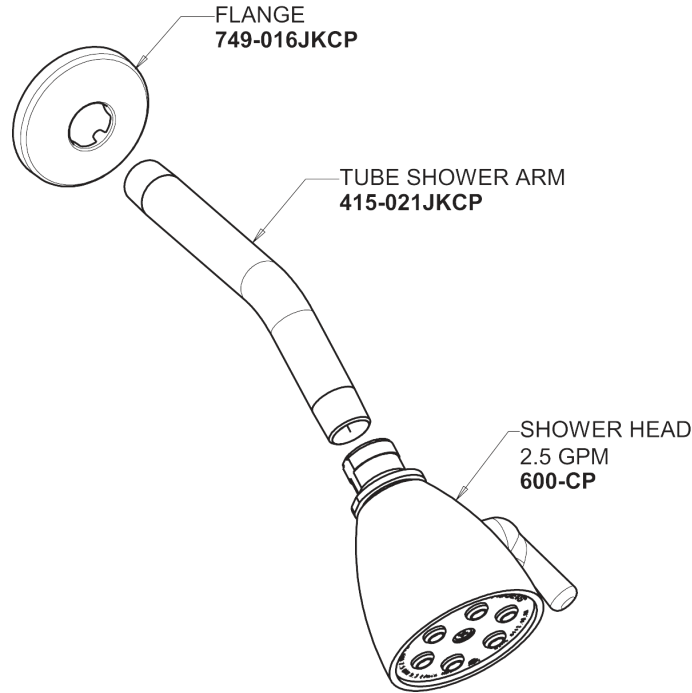

Repair Parts

1907-600CP

Thermostatic Pressure Balancing Tub and Shower Valve with Shower Head

CHICAGO FAUCETS®

Geberit Group

Shower Head and Arm
600-ACP

Tub/Shower Valve
1905-VOCCP

For Technical Assistance: