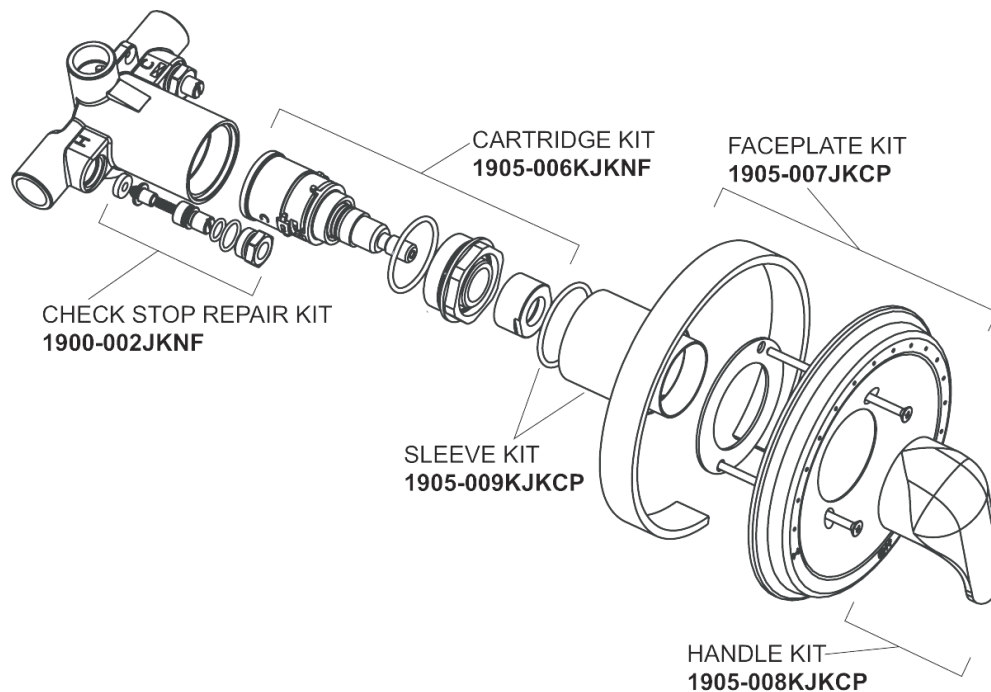

Repair Parts

1907-600CP

Thermostatic Pressure Balancing Tub and Shower Valve with Shower Head

CHICAGO FAUCETS®

Geberit Group

Shower Head and Arm
600-ACP

Tub/Shower Valve
1905-VOCCP

For Technical Assistance: