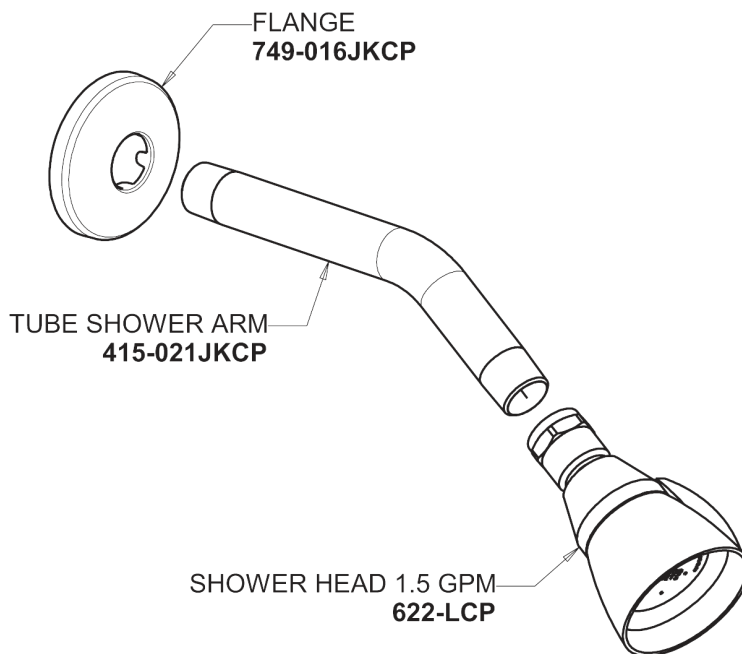

# Repair Parts

1905-TK622LCP

Tub and Shower Trim Kit with Shower Head and Diverter Tub Spout

# CHICAGO FAUCETS®

Geberit Group

Shower Head and Arm  
**622-ALCP**

Tub Spout  
**749-SJKCP**

Tub/Shower Handle and Faceplate  
**1905-TKCP**