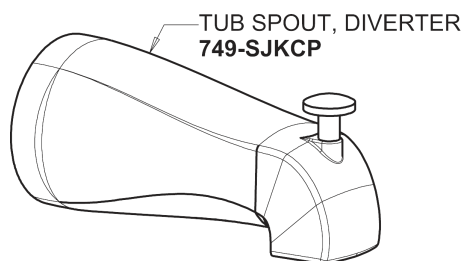

# Repair Parts

1905-TK622LCP

Tub and Shower Trim Kit with Shower Head and Diverter Tub Spout

# CHICAGO FAUCETS®

Geberit Group

Shower Head and Arm  
**622-ALCP**

Tub Spout  
**749-SJKCP**

Tub/Shower Handle and Faceplate  
**1905-TKCP**