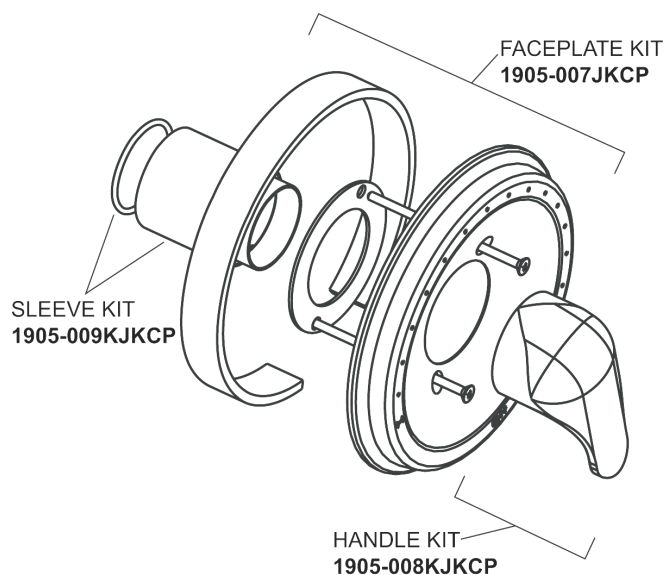

# Repair Parts

1905-TK622LCP

Tub and Shower Trim Kit with Shower Head and Diverter Tub Spout

# CHICAGO FAUCETS®

Geberit Group

Shower Head and Arm  
**622-ALCP**

Tub Spout  
**749-SJKCP**

Tub/Shower Handle and Faceplate  
**1905-TKCP**