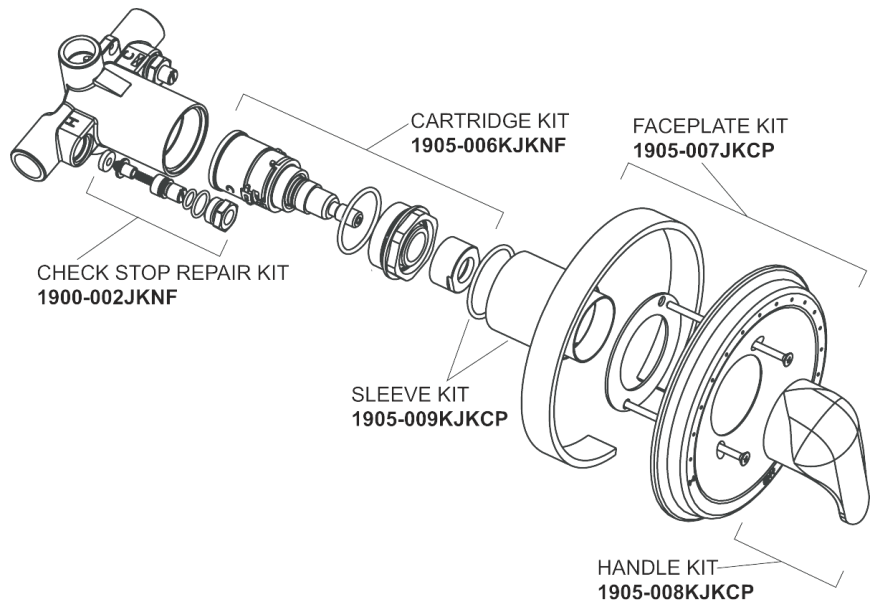

Repair Parts

1905-CP

Thermostatic Pressure Balancing Tub and Shower Valve with Shower Head and Diverter Tub Spout

CHICAGO FAUCETS®

Geberit Group

Shower Head and Arm
620-ACP

Tub Spout
749-SJKCP

Tub/Shower Valve
1905-VOCCP