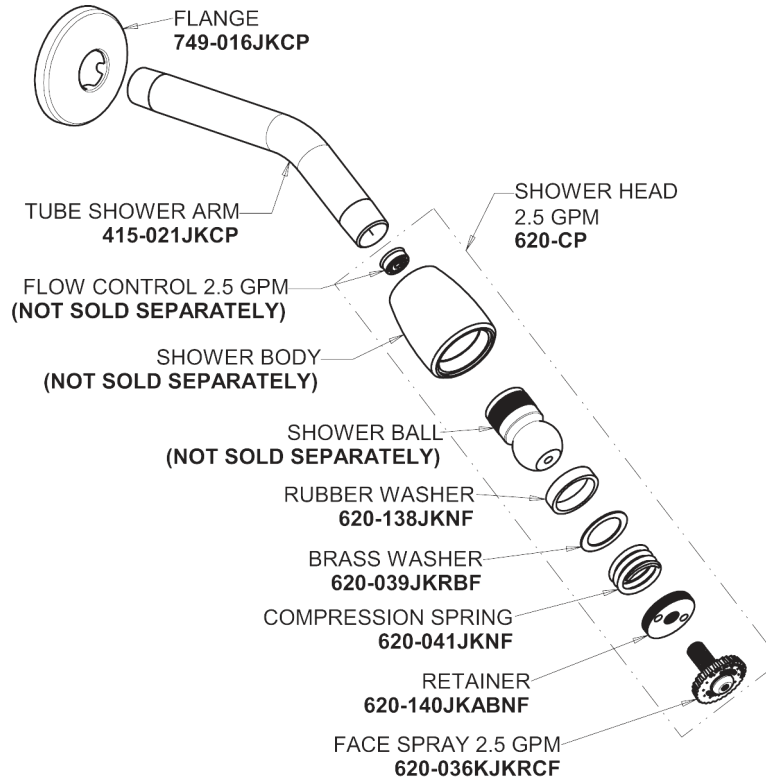

Repair Parts

1905-CP

Thermostatic Pressure Balancing Tub and Shower Valve with Shower Head and Diverter Tub Spout

CHICAGO FAUCETS®

Geberit Group

Shower Head and Arm
620-ACP

Tub Spout
749-SJKCP

Tub/Shower Valve
1905-VOCCP