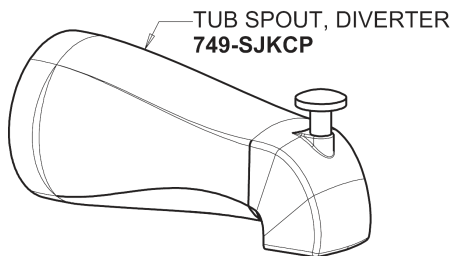

Repair Parts

1905-CP

Thermostatic Pressure Balancing Tub and Shower Valve with Shower Head and Diverter Tub Spout

CHICAGO FAUCETS®

Geberit Group

Shower Head and Arm
620-ACP

Tub Spout
749-SJKCP

Tub/Shower Valve
1905-VOCCP