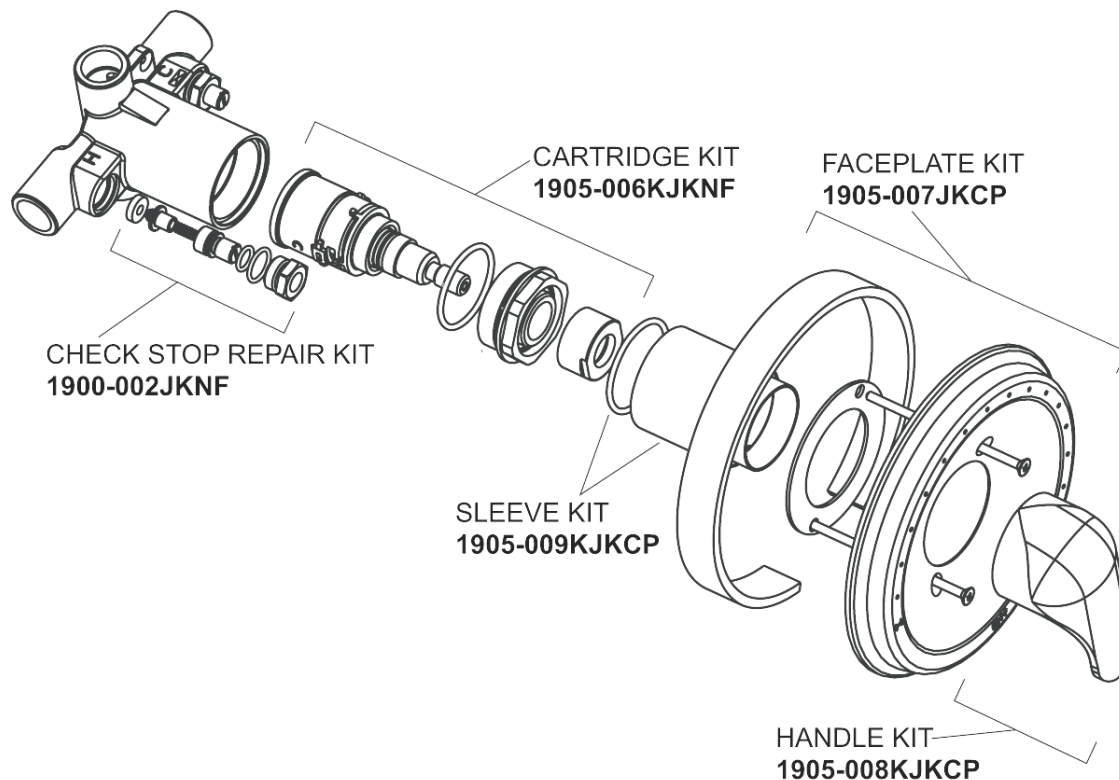

Repair Parts

1905-622LCP

Thermostatic Pressure Balancing Tub and Shower Valve with Shower Head and Diverter Tub Spout

CHICAGO FAUCETS®

Geberit Group

Tub/Shower Valve
1905-VOCCP

Tub Spout
749-SJKCP

Shower Head and Arm
622-ALCP