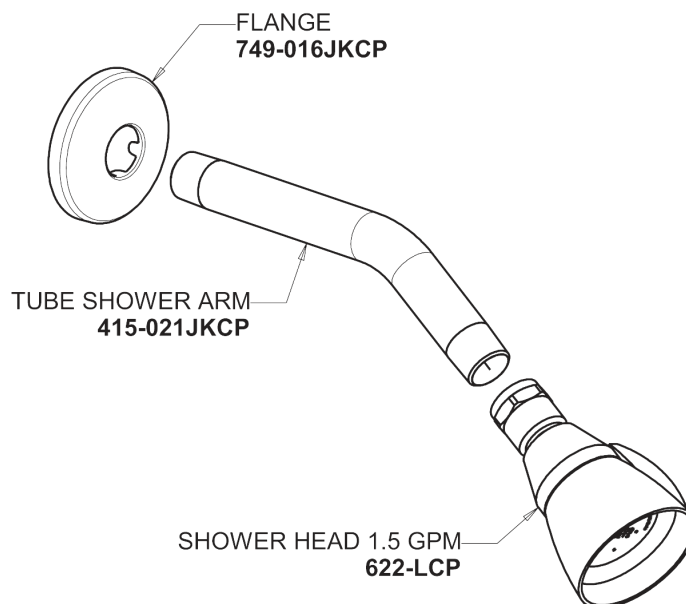

Repair Parts

1905-622LCP

Thermostatic Pressure Balancing Tub and Shower Valve with Shower Head and Diverter Tub Spout

CHICAGO FAUCETS®

Geberit Group

Tub/Shower Valve
1905-VOCCP

Tub Spout
749-SJKCP

Shower Head and Arm
622-ALCP