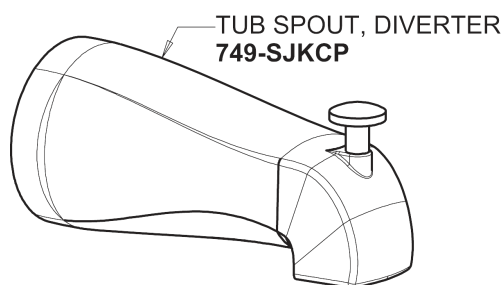

Repair Parts

1905-622LCP

Thermostatic Pressure Balancing Tub and Shower Valve with Shower Head and Diverter Tub Spout

CHICAGO FAUCETS®

Geberit Group

Tub/Shower Valve
1905-VOCCP

Tub Spout
749-SJKCP

Shower Head and Arm
622-ALCP