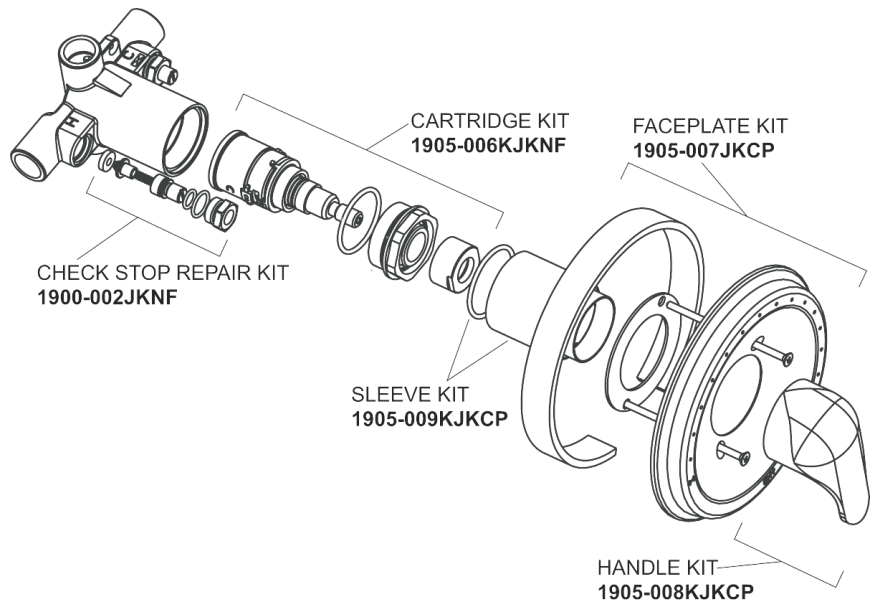

Repair Parts

1905-620LCP

Thermostatic Pressure Balancing Tub and Shower Valve with Shower Head and Diverter Tub Spout

CHICAGO FAUCETS®

Geberit Group

Shower Head and Arm
620-ALCP

Tub Spout
749-SJKCP

Tub/Shower Valve
1905-VOCCP