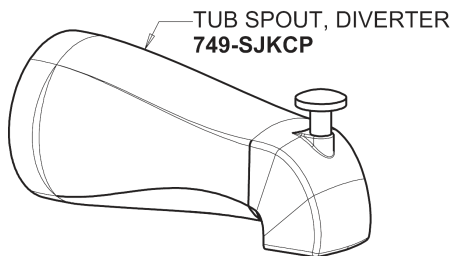

Repair Parts

1905-620LCP

Thermostatic Pressure Balancing Tub and Shower Valve with Shower Head and Diverter Tub Spout

CHICAGO FAUCETS®

Geberit Group

Shower Head and Arm
620-ALCP

Tub Spout
749-SJKCP

Tub/Shower Valve
1905-VOCCP