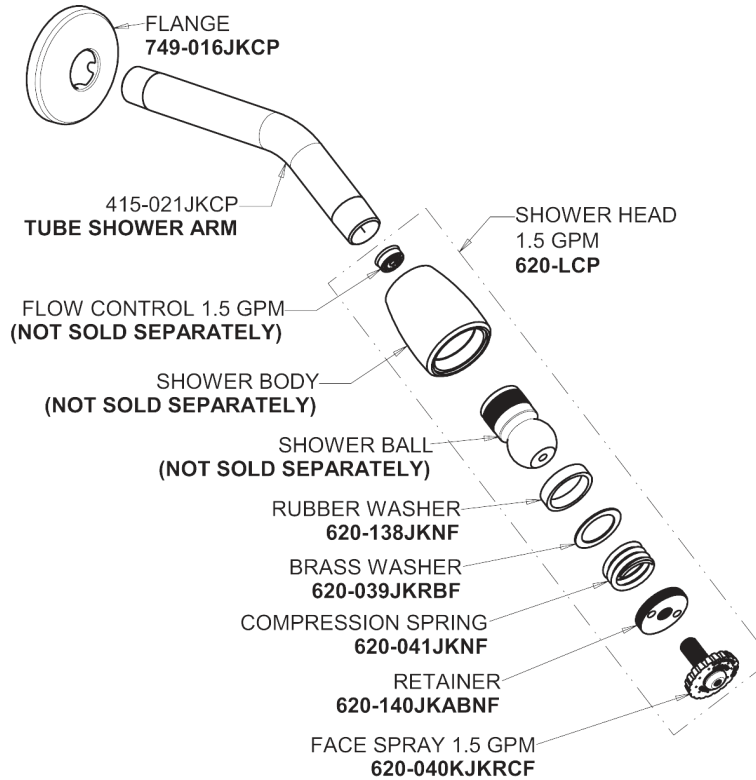

Repair Parts

1905-620LCP

Thermostatic Pressure Balancing Tub and Shower Valve with Shower Head and Diverter Tub Spout

CHICAGO FAUCETS®

Geberit Group

Shower Head and Arm
620-ALCP

Tub Spout
749-SJKCP

Tub/Shower Valve
1905-VOCCP