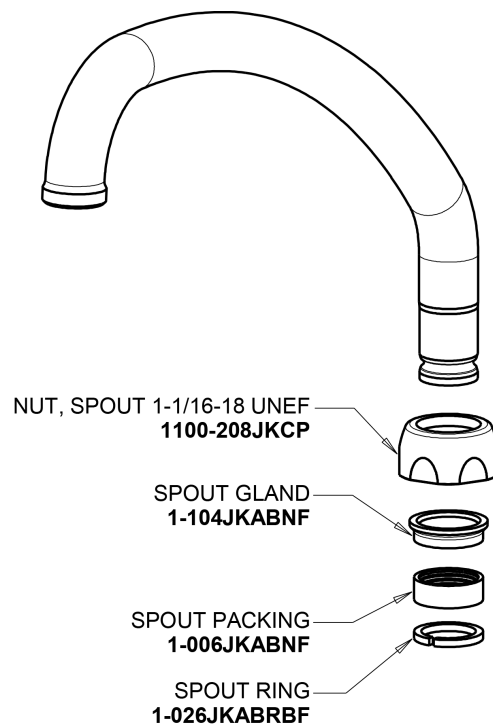

Repair Parts

1895-L9ABCP

Hot and Cold Water Sink Faucet

**CHICAGO
FAUCETS** 

a Geberit company

Base Parts:

9-1/2" L Type Swing Spout L9LEOJKAB

2.2 GPM (8.3 L/min) Aerator E3JKABCP

2" Vandal Proof Canopy Single Wing Handle 1000-PRJKCP

Quatern Compression Cartridge (pair) 1-099XTJKABNF (right) 1-100XTJKABNF (left)

For Technical Assistance:

Phone: 800-TEC-TRUE (832-8783)

Email: techsupport.us@chicago faucets.com