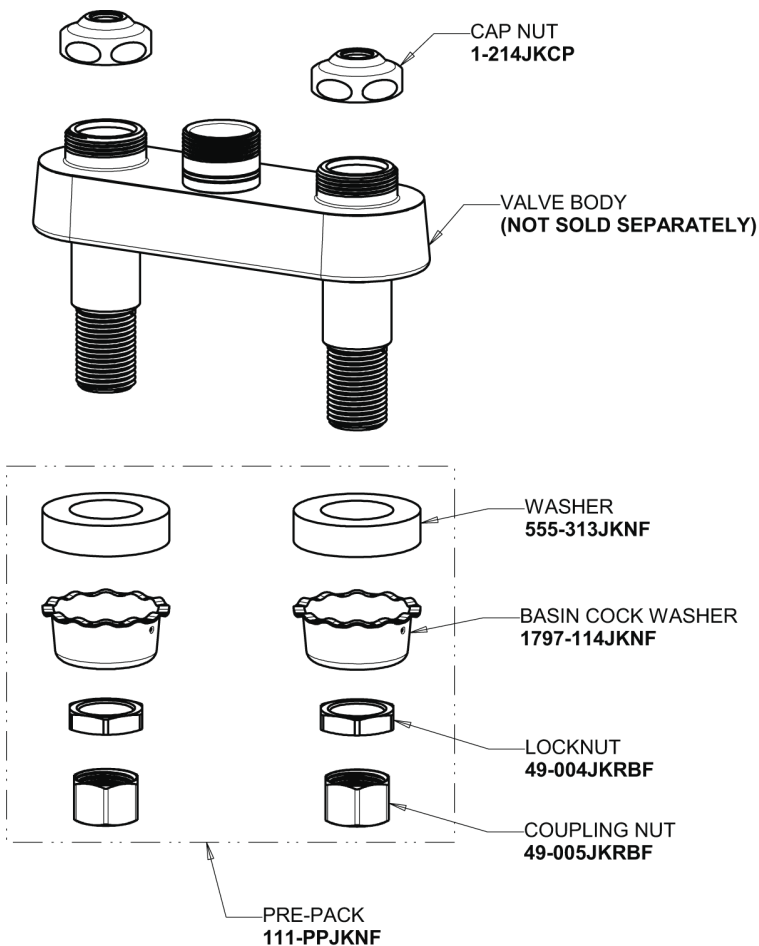

Repair Parts

1895-L9ABCP

Hot and Cold Water Sink Faucet

**CHICAGO
FAUCETS** 

a Geberit company

Base Parts:

9-1/2" L Type Swing Spout L9LEOJKAB

2.2 GPM (8.3 L/min) Aerator E3JKABCP

2" Vandal Proof Canopy Single Wing Handle 1000-PRJKCP

Quatern Compression Cartridge (pair) 1-099XTJKABNF (right) 1-100XTJKABNF (left)

For Technical Assistance:

Phone: 800-TEC-TRUE (832-8783)

Email: techsupport.us@chicago faucets.com