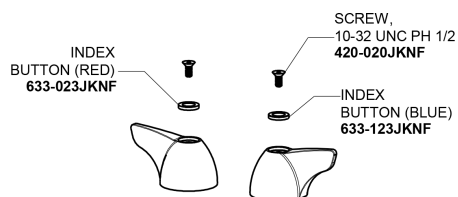

Repair Parts

1895-L9ABCP

Hot and Cold Water Sink Faucet

**CHICAGO
FAUCETS** 

a Geberit company

Base Parts:

9-1/2" L Type Swing Spout L9LEOJKAB

2.2 GPM (8.3 L/min) Aerator E3JKABCP

2" Vandal Proof Canopy Single Wing Handle 1000-PRJKCP

Quatern Compression Cartridge (pair) 1-099XTJKABNF (right) 1-100XTJKABNF (left)

For Technical Assistance:

Phone: 800-TEC-TRUE (832-8783)

Email: techsupport.us@chicago faucets.com